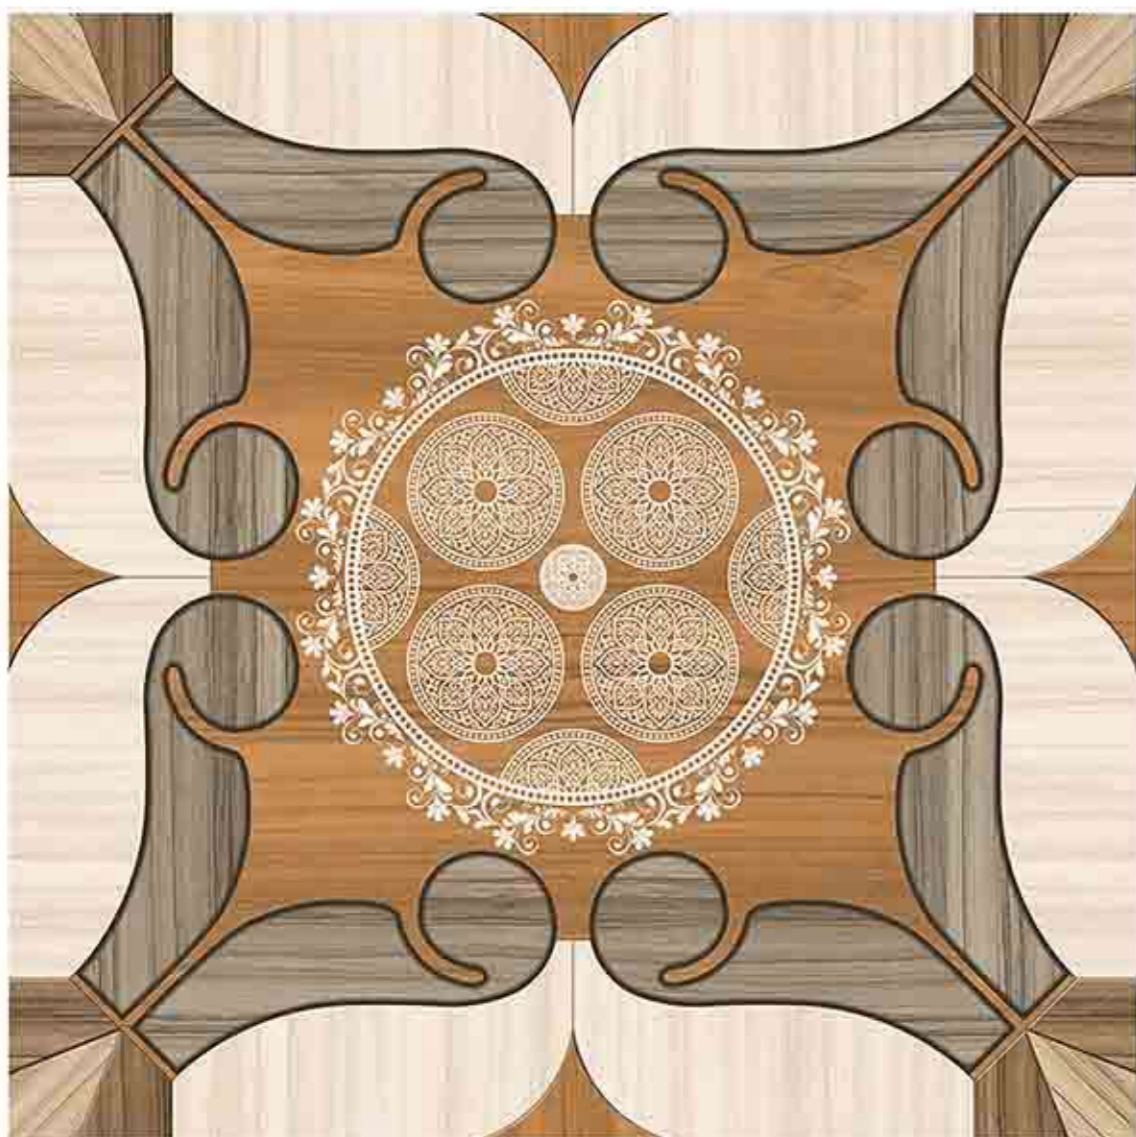

CERAMIC
FLOOR
TILE

60x
60
CM

MATT GALICHA
COLLECTION

9030

Low Water
Absorption

Frost
Resistant

Chemical
Resistant

Stain
Resistance

Zero
Maintenance

Easy to
Clean