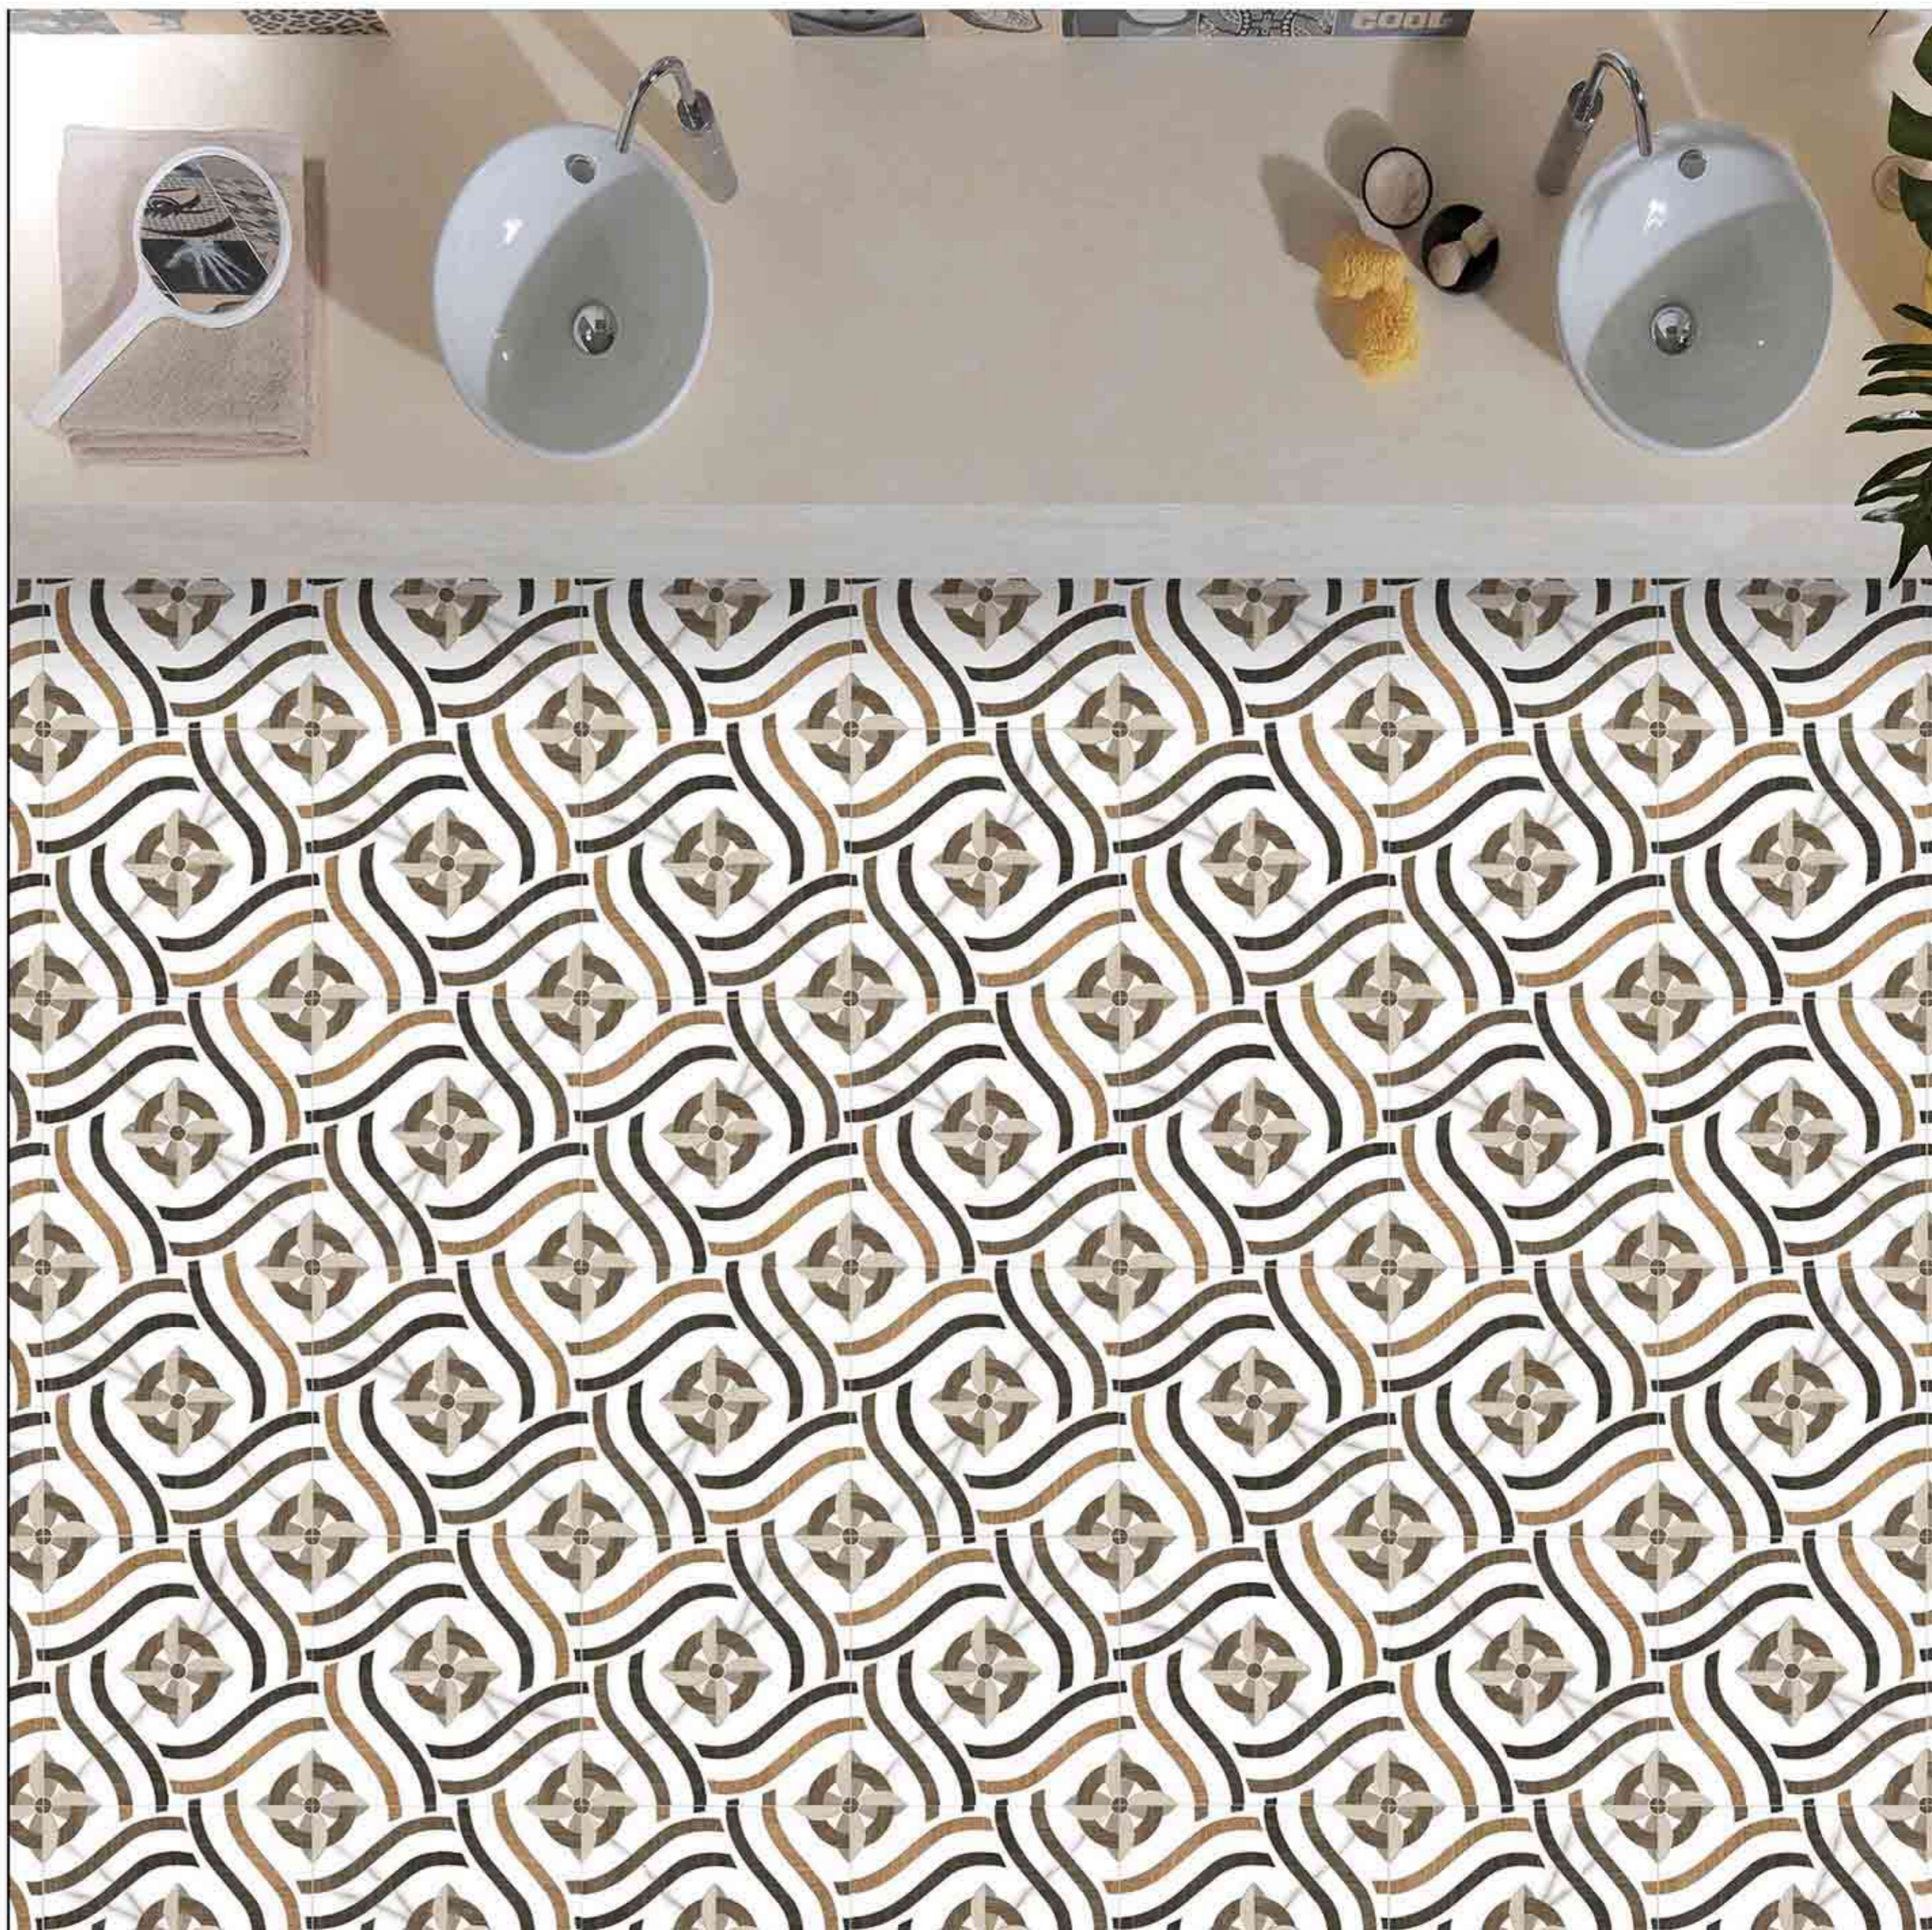

CERAMIC
FLOOR
TILE

60x
60
CM

MATT GALICHA
COLLECTION

9080

Low Water
Absorption

Frost
Resistant

Chemical
Resistant

Stain
Resistance

Zero
Maintenance

Easy to
Clean