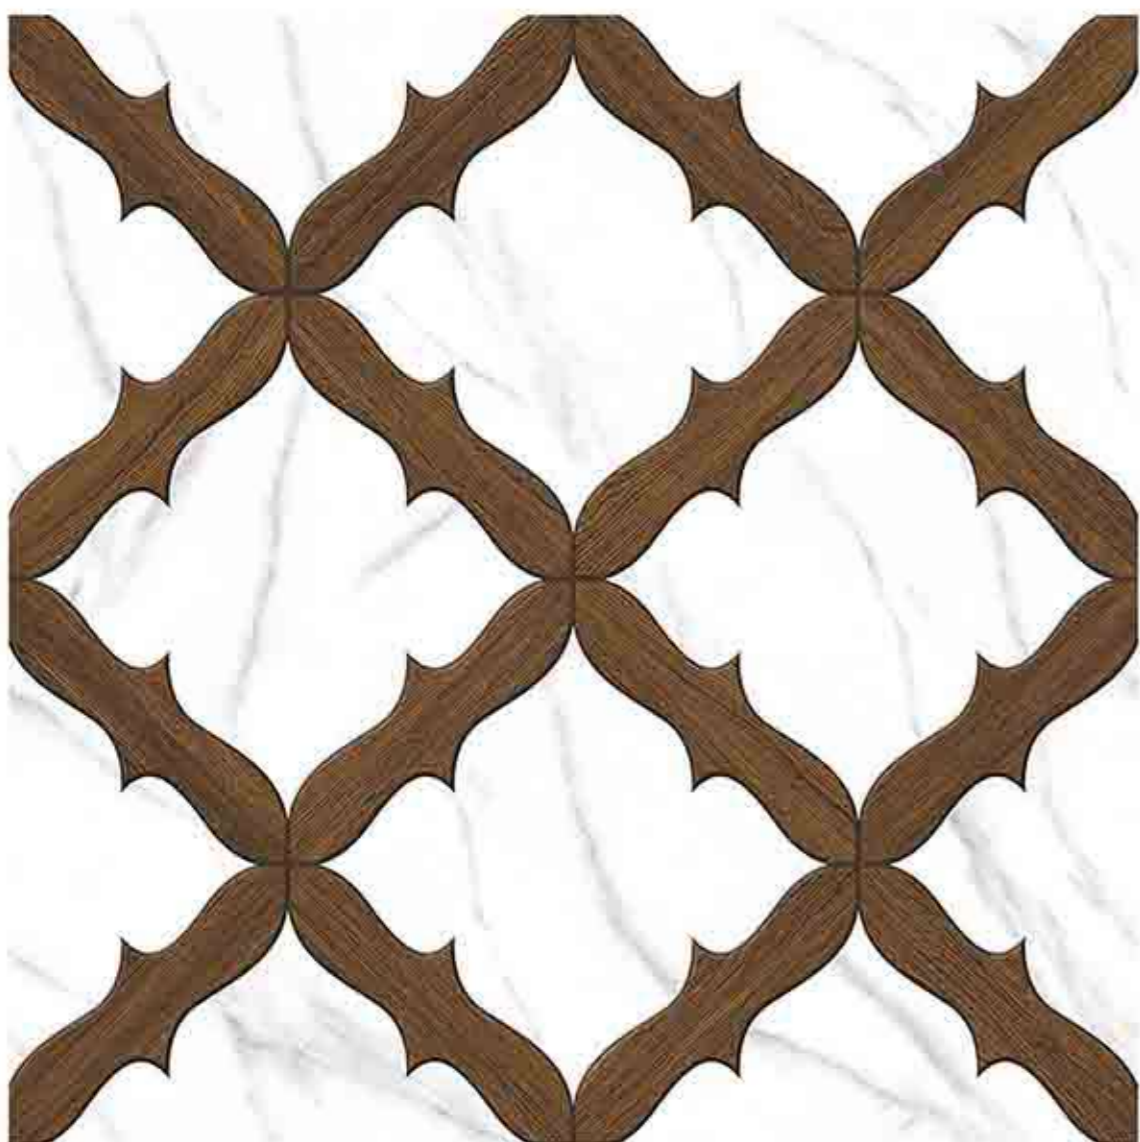

CERAMIC
FLOOR
TILE

60x
60
CM

MATT GALICHA
COLLECTION

9069

Low Water
Absorption

Frost
Resistant

Chemical
Resistant

Stain
Resistance

Zero
Maintenance

Easy to
Clean