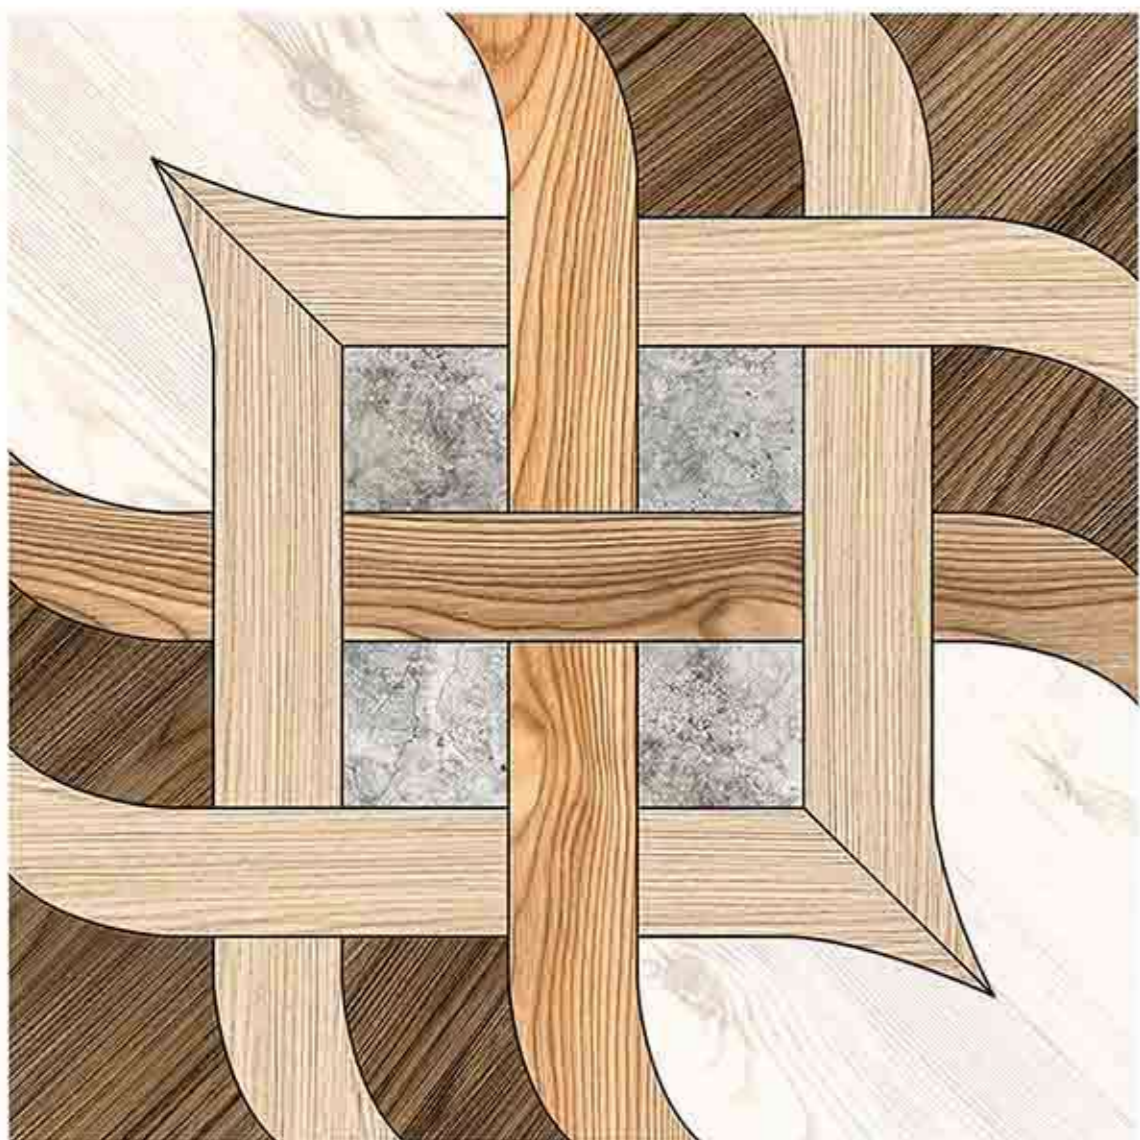

Stain
Resistance

Zero
Maintenance

Easy to
Clean

CERAMIC
FLOOR
TILE

60x
60
CM

MATT GALICHA
COLLECTION

9023

Low Water
Absorption