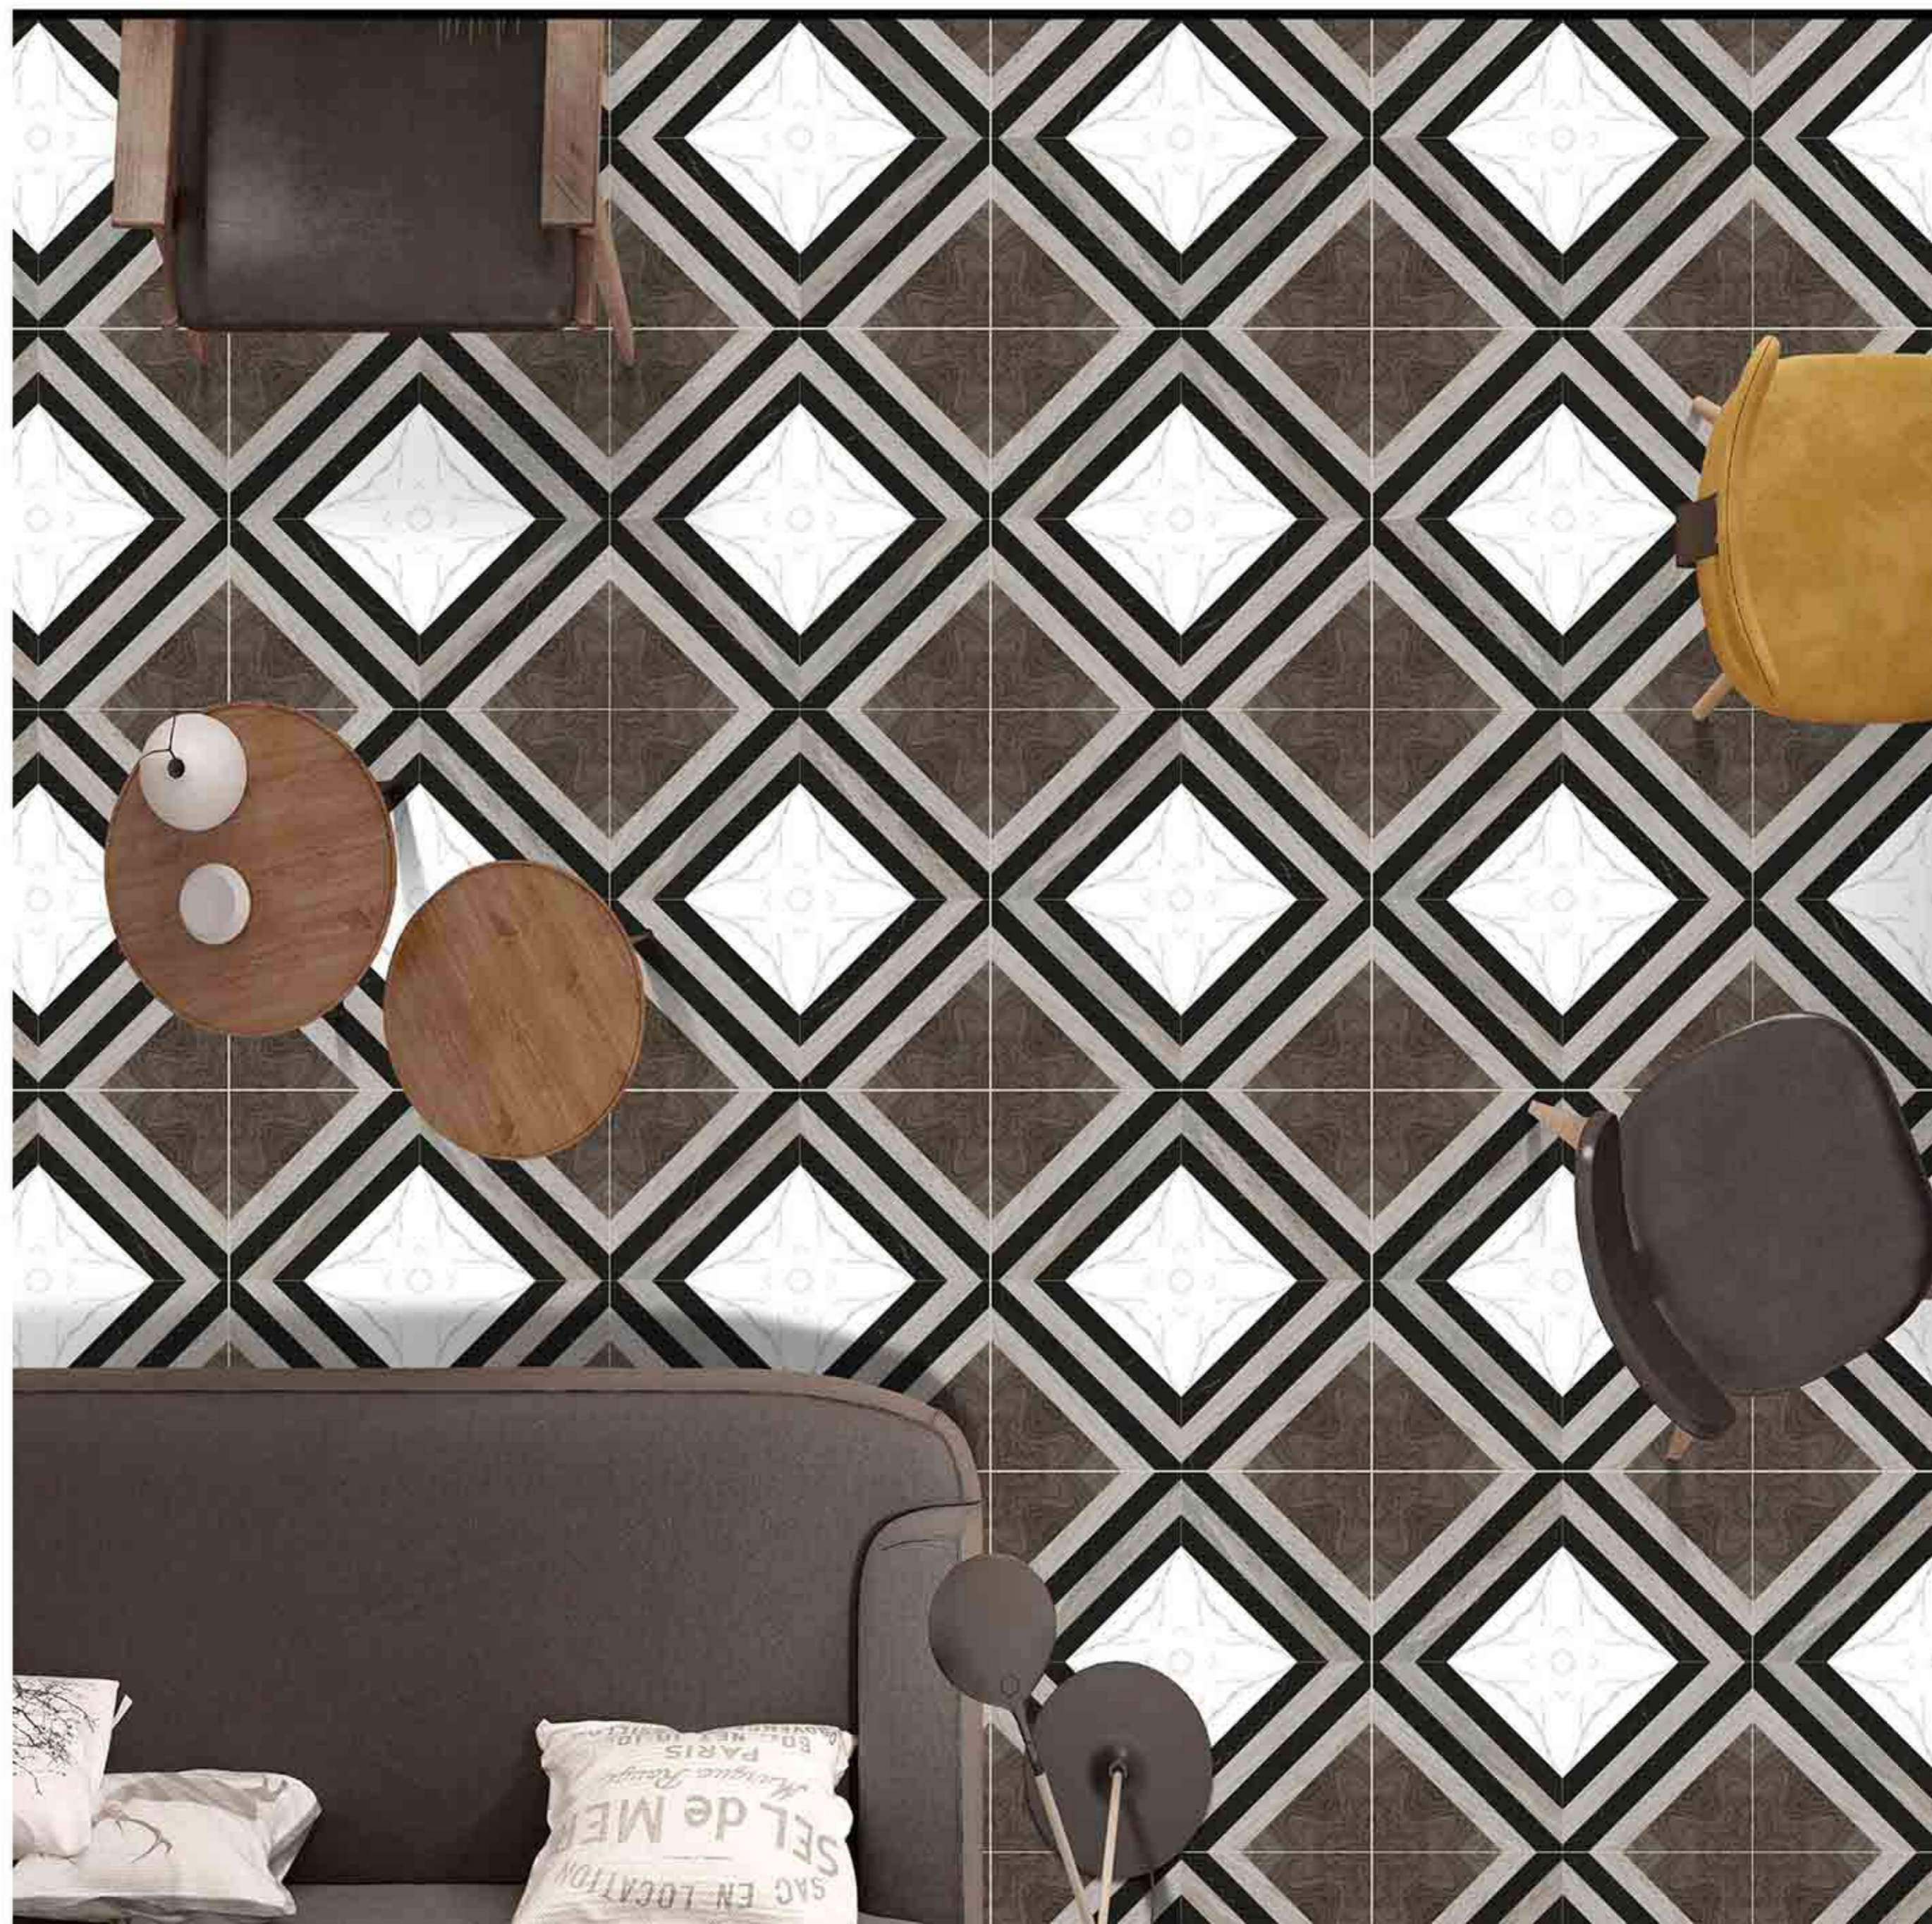

CERAMIC
FLOOR
TILE

60x
60
CM

MATT GALICHA
COLLECTION

9074

Low Water
Absorption

Frost
Resistant

Chemical
Resistant

Stain
Resistance

Zero
Maintenance

Easy to
Clean