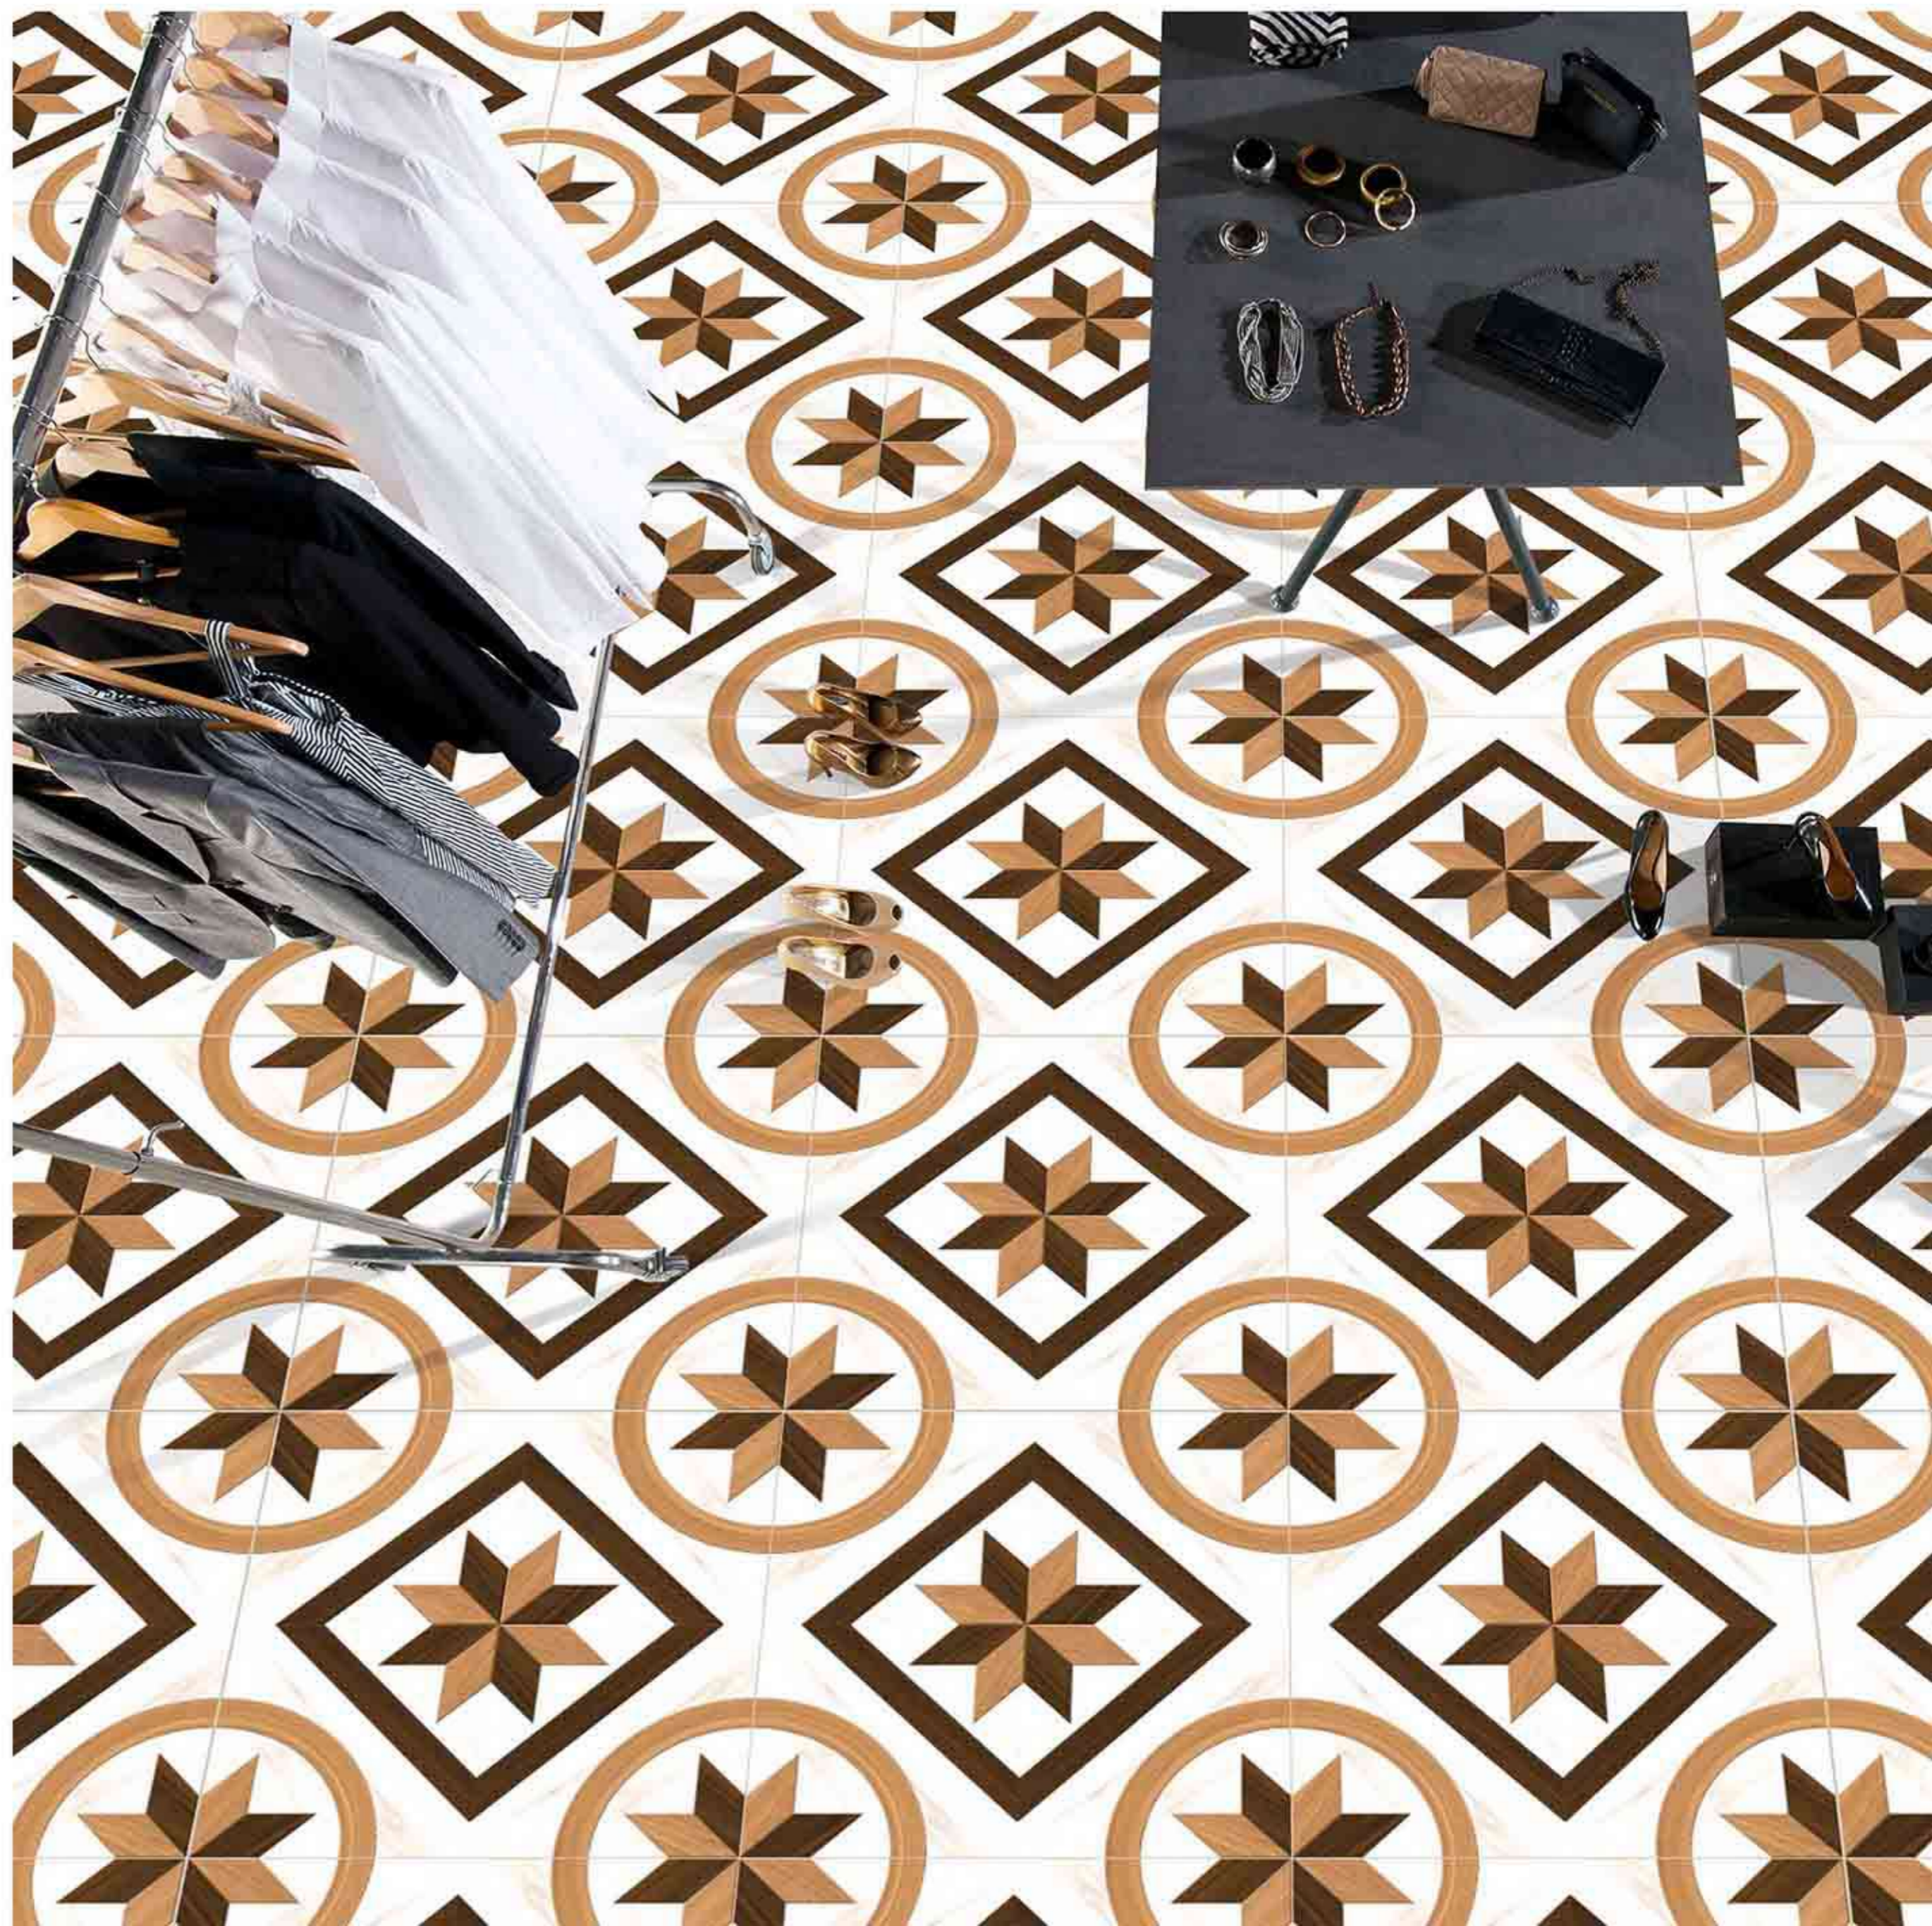

CERAMIC
FLOOR
TILE

60x
60
CM

MATT GALICHA
COLLECTION

9070

Low Water
Absorption

Frost
Resistant

Chemical
Resistant

Stain
Resistance

Zero
Maintenance

Easy to
Clean