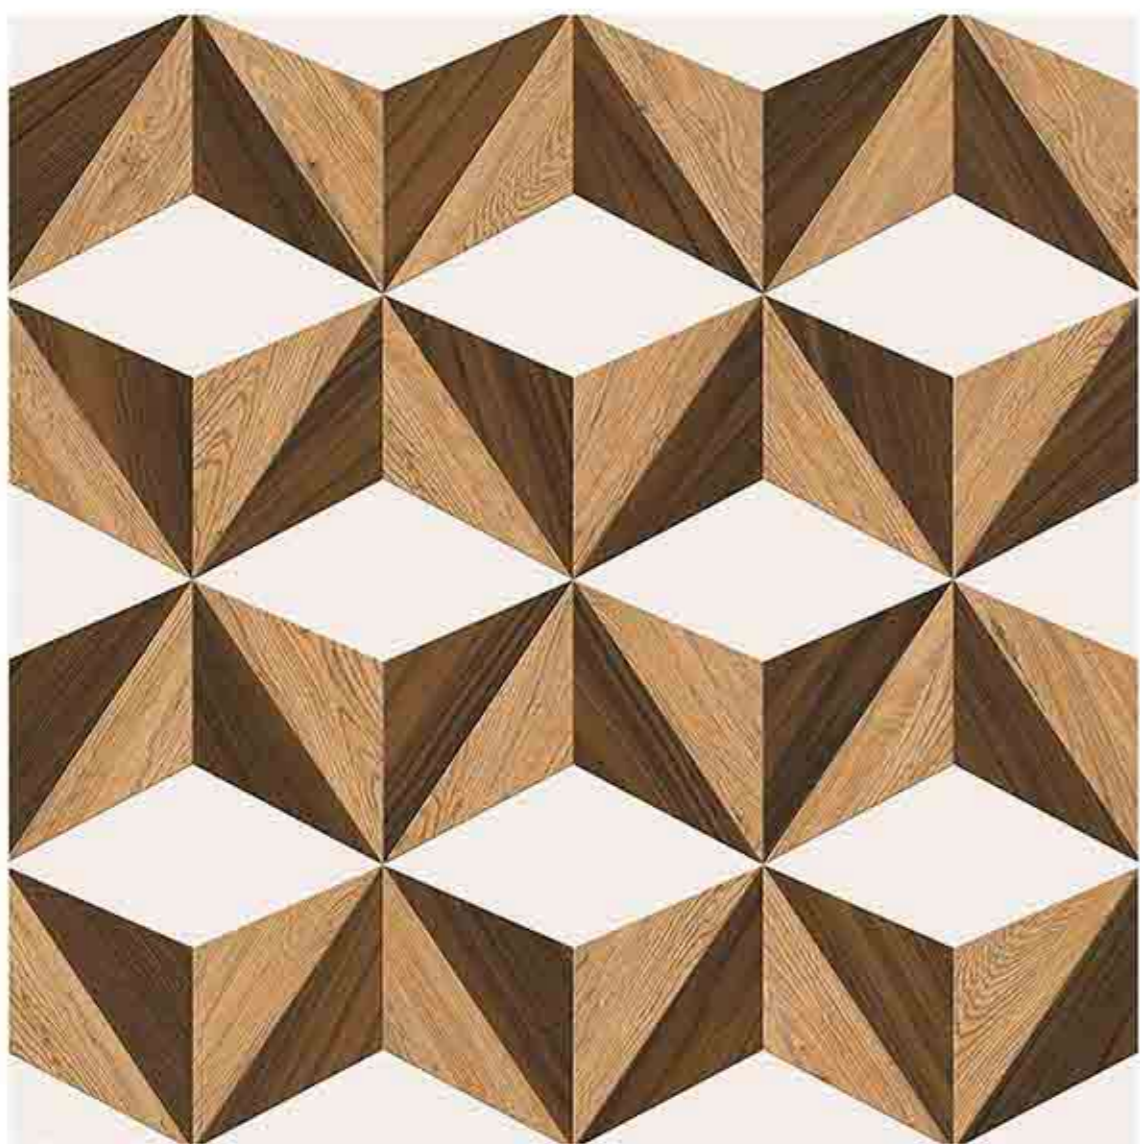

Frost
Resistant

Chemical
Resistant

Stain
Resistance

Zero
Maintenance

Easy to
Clean

CERAMIC
FLOOR
TILE

60x
60
CM

MATT GALICHA
COLLECTION