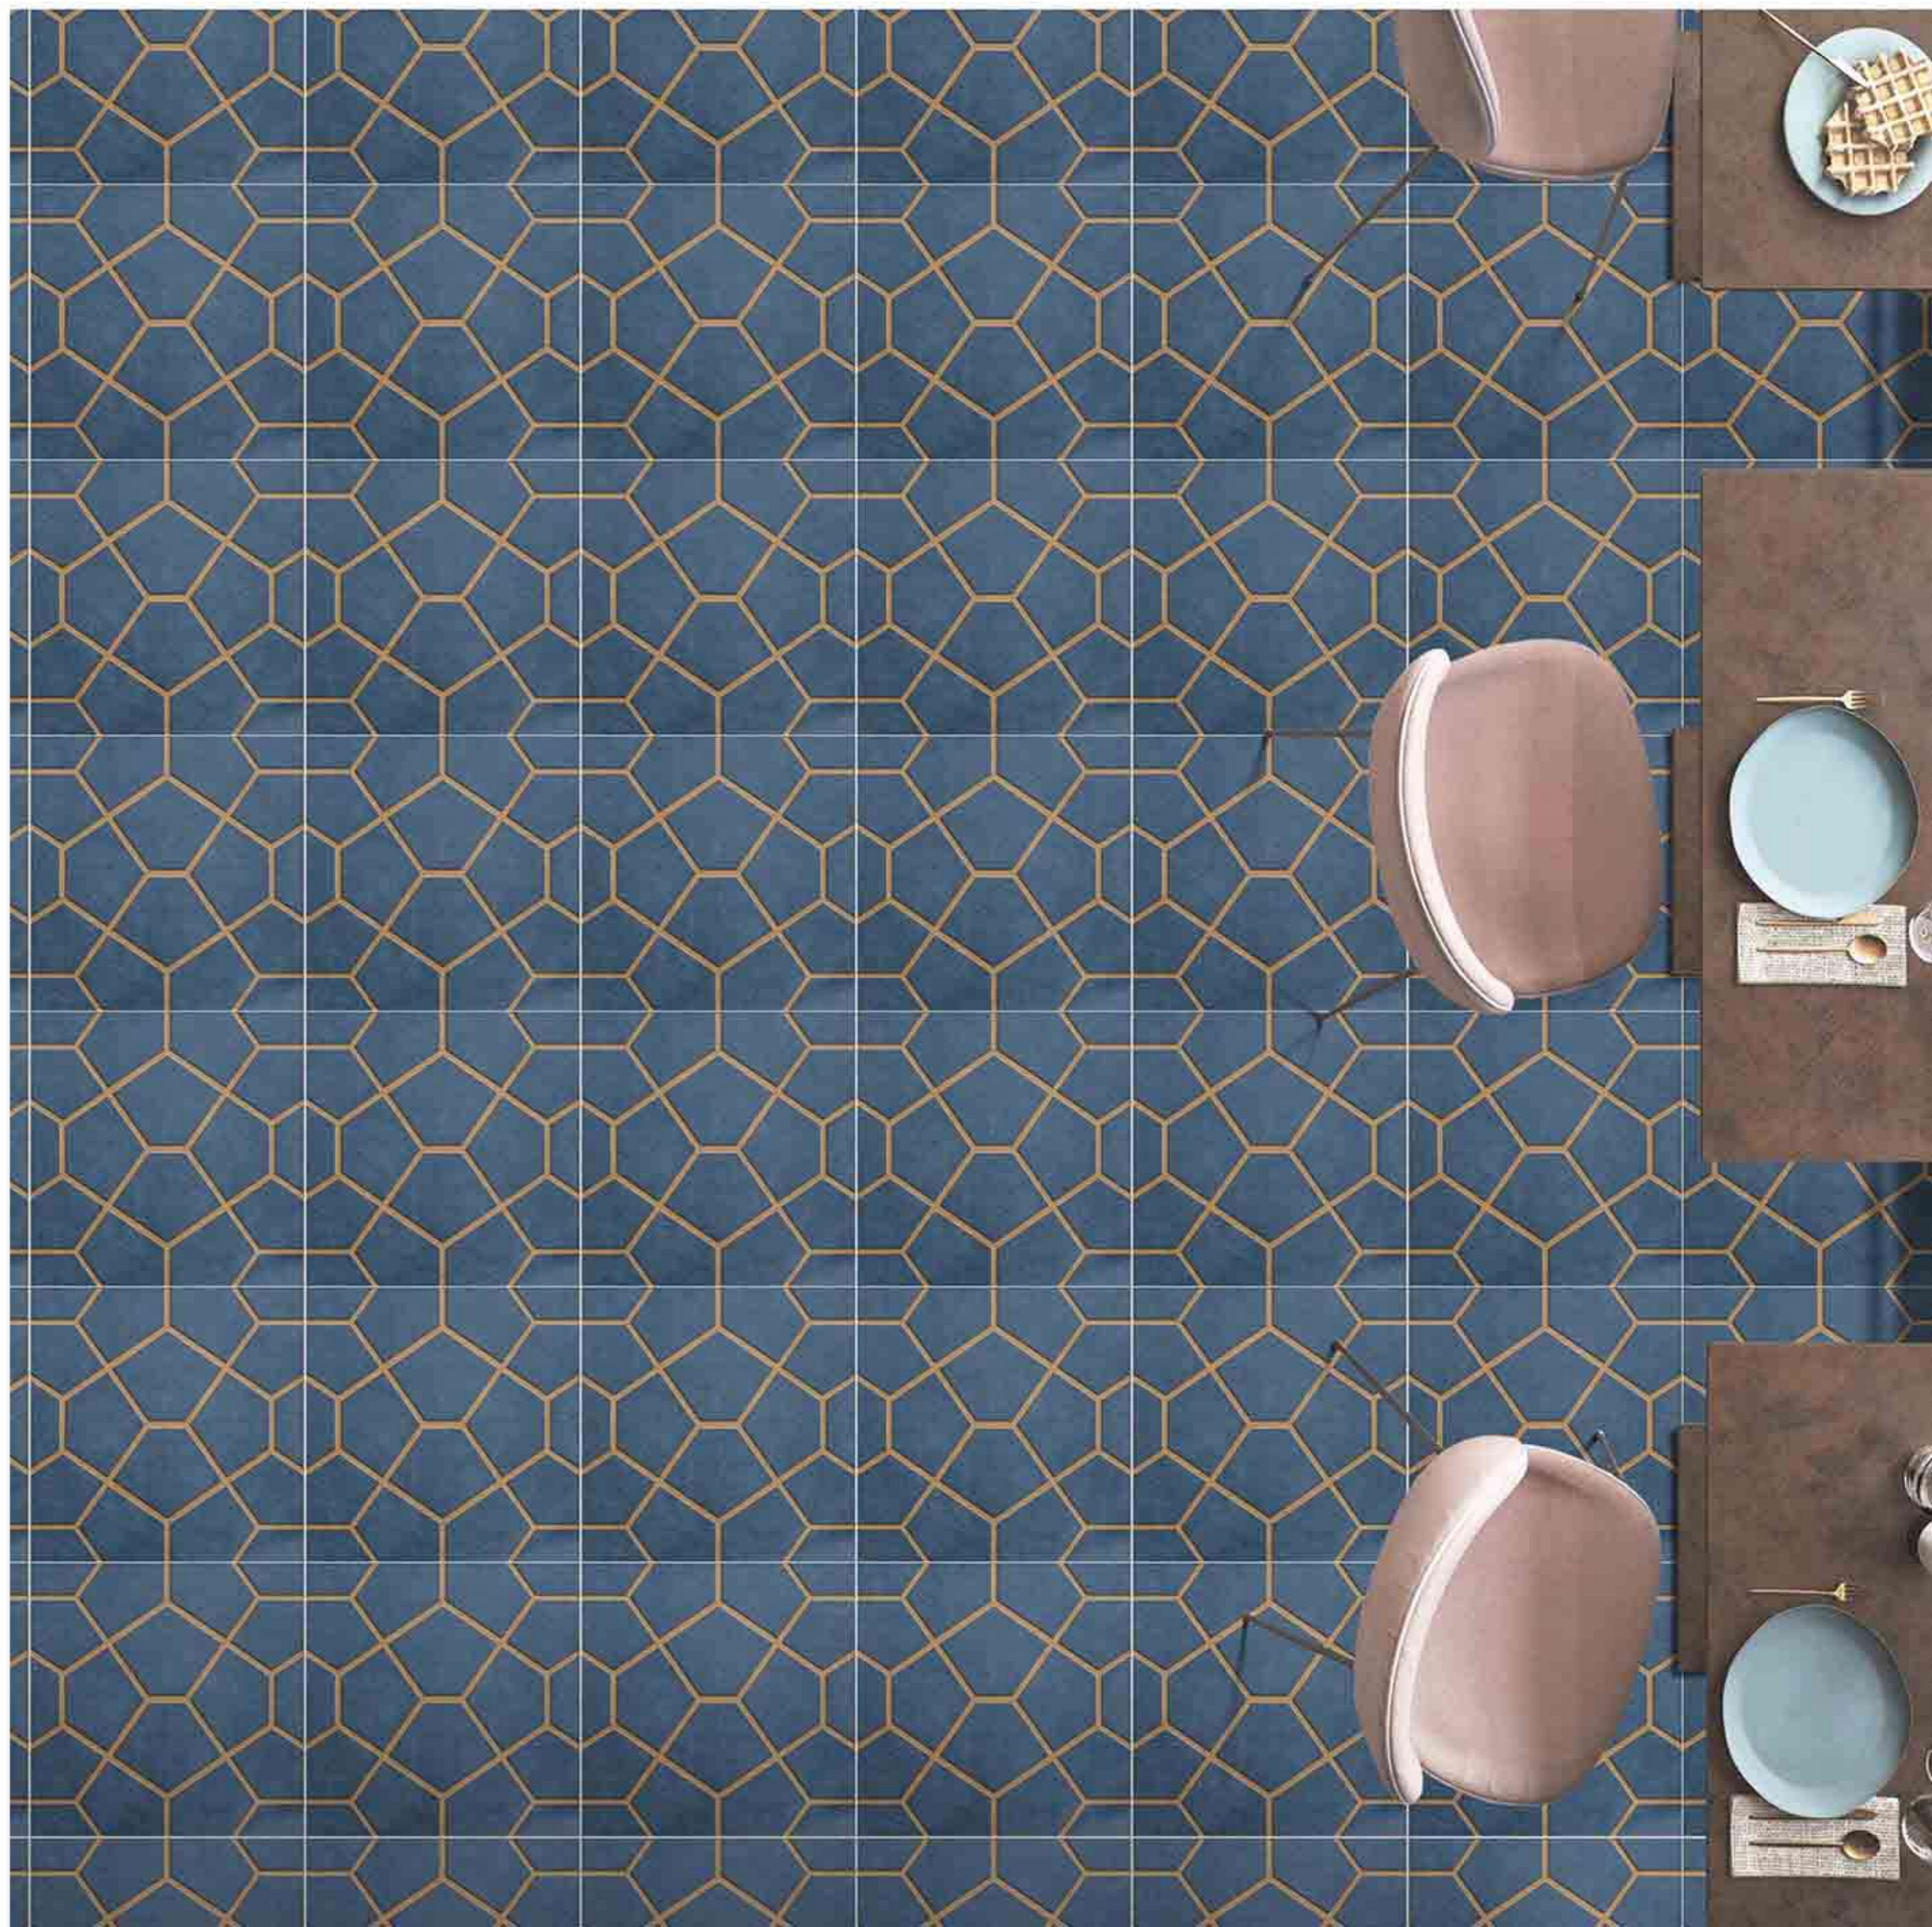

CERAMIC
FLOOR
TILE

60x
60
CM

MATT GALICHA
COLLECTION

9002

Low Water
Absorption

Frost
Resistant

Chemical
Resistant

Stain
Resistance

Zero
Maintenance

Easy to
Clean