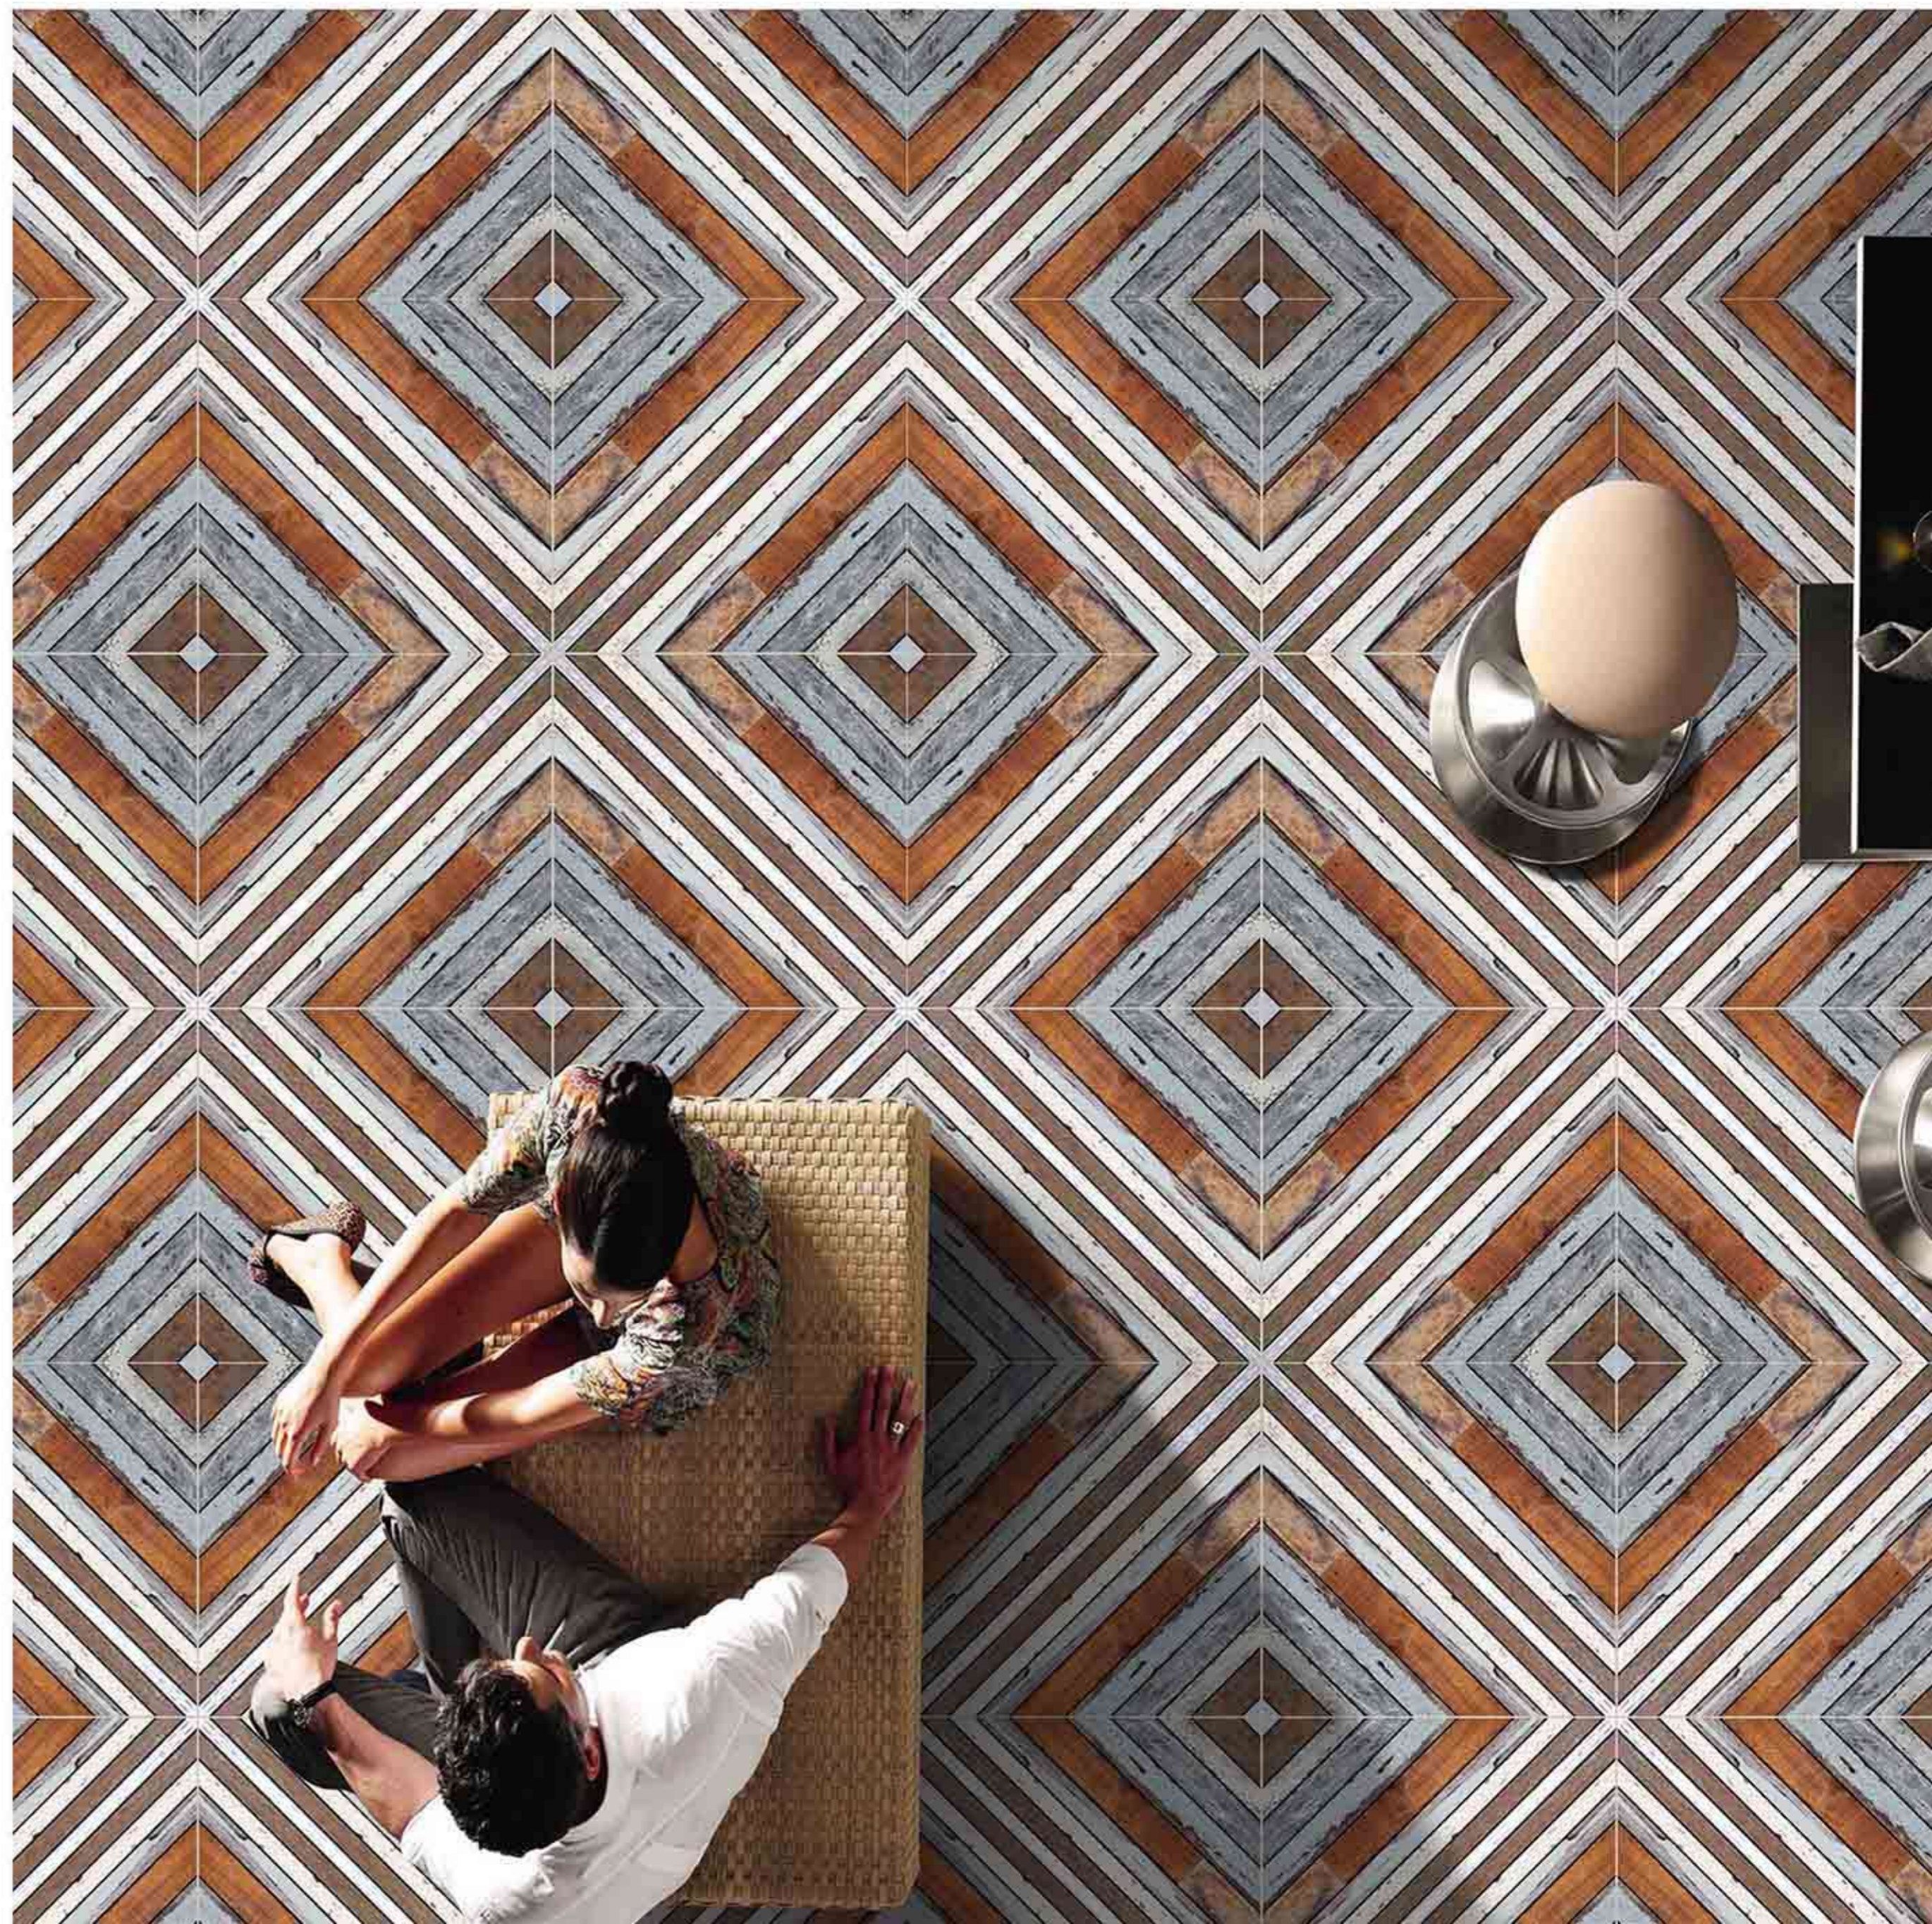

CERAMIC
FLOOR
TILE

60x
60
CM

MATT GALICHA
COLLECTION

9098

Low Water
Absorption

Frost
Resistant

Chemical
Resistant

Stain
Resistance

Zero
Maintenance

Easy to
Clean