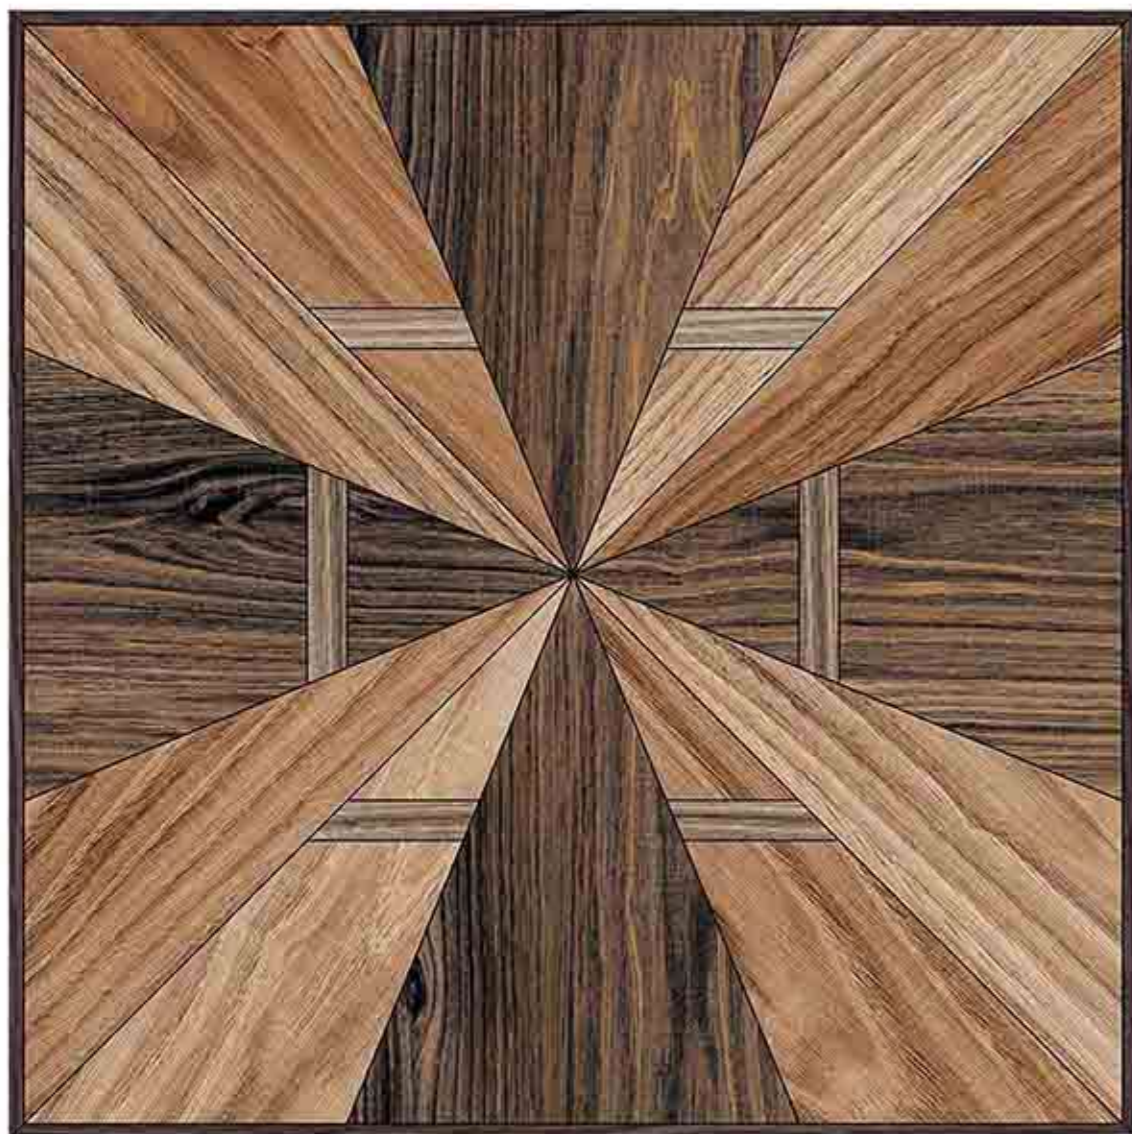

CERAMIC
FLOOR
TILE

60x
60
CM

MATT GALICHA
COLLECTION

9097

Low Water
Absorption

Frost
Resistant

Chemical
Resistant

Stain
Resistance

Zero
Maintenance

Easy to
Clean