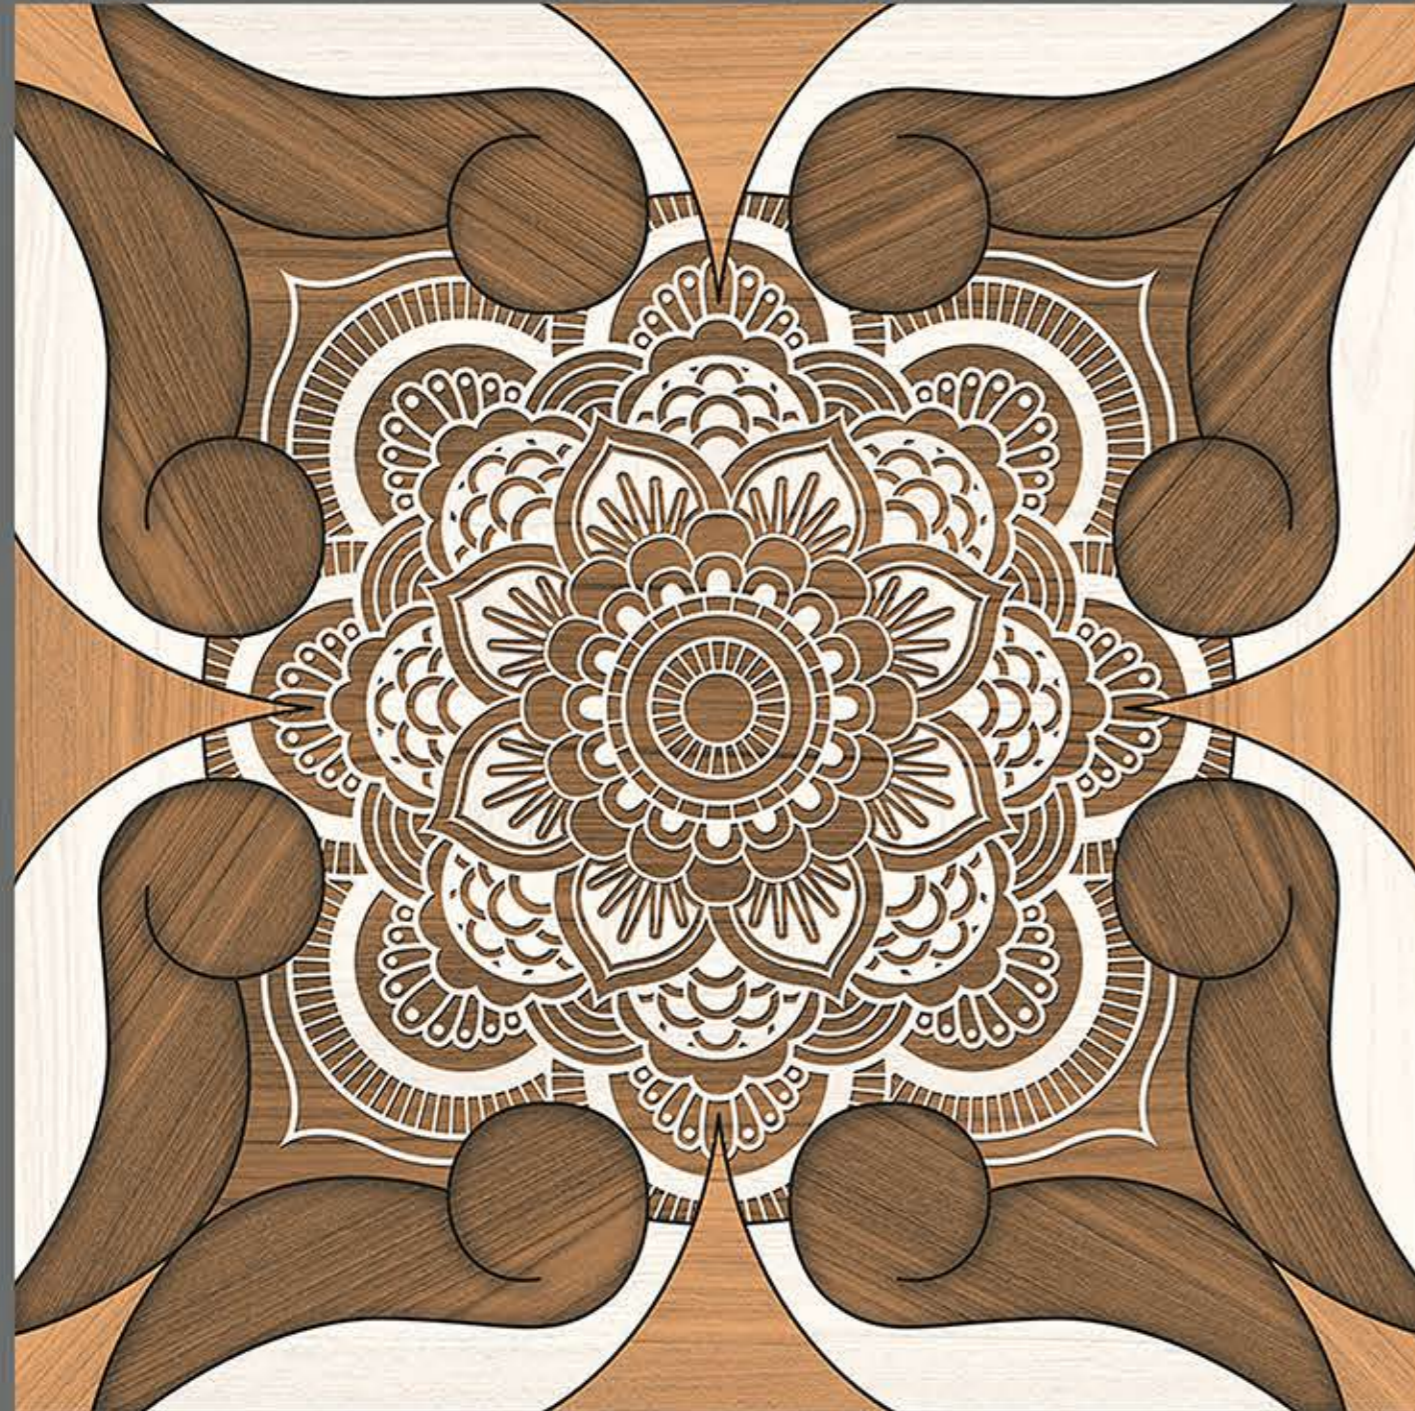

GALICHA SERIES

digital—
porcelain
TILES

LEXOLITE

CERAMIC LLP

600x
/ 600mm

GLOSSY | MATT | RUSTIC | WOOD

COLLECTION-2023

CERAMIC
FLOOR
TILE