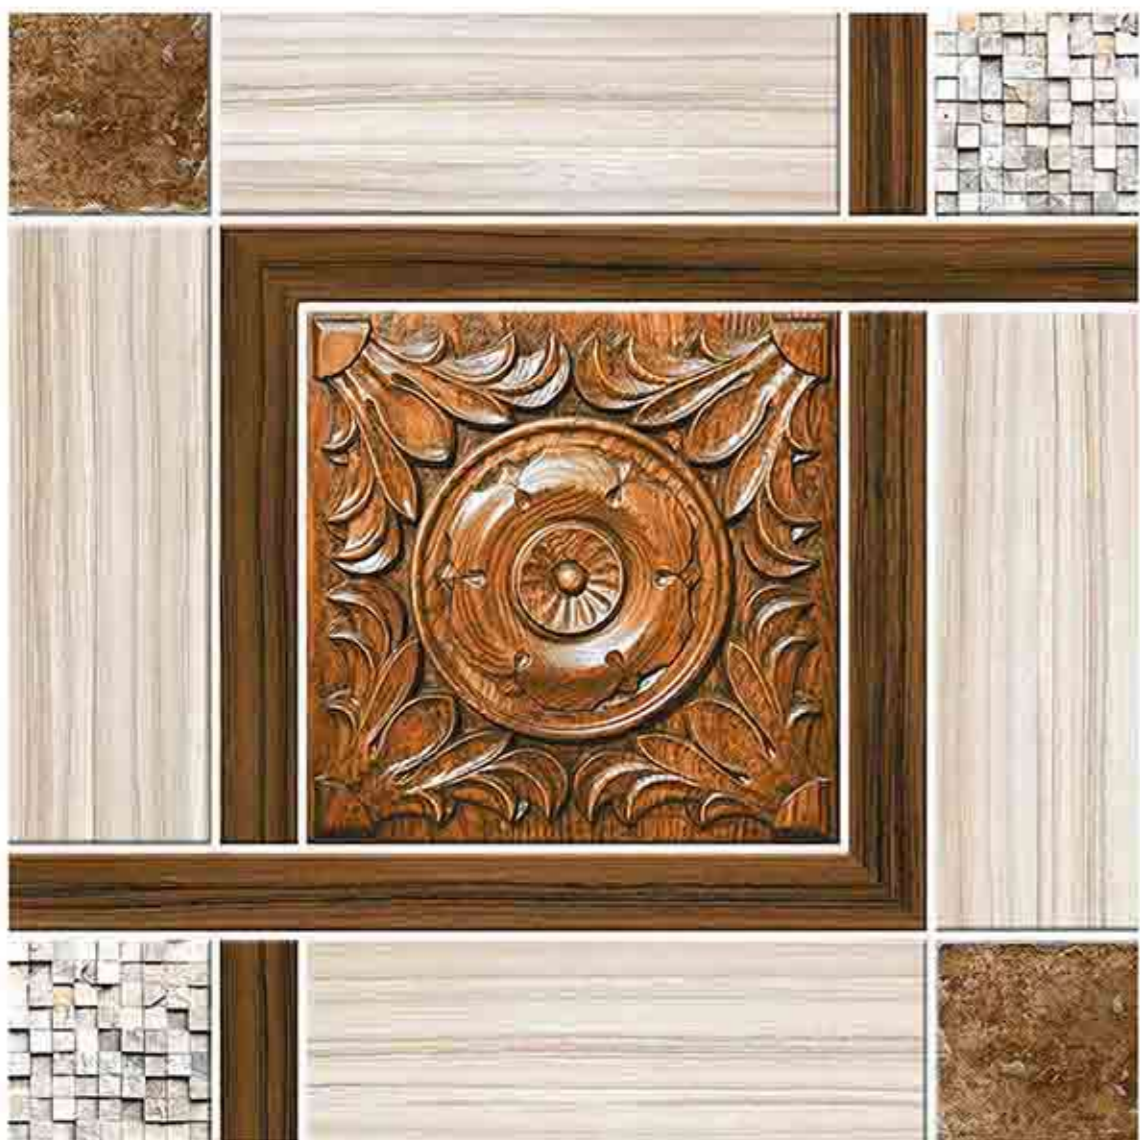

Frost
Resistant

Chemical
Resistant

Stain
Resistance

Zero
Maintenance

Easy to
Clean

CERAMIC
FLOOR
TILE

60x
60
CM

MATT GALICHA
COLLECTION