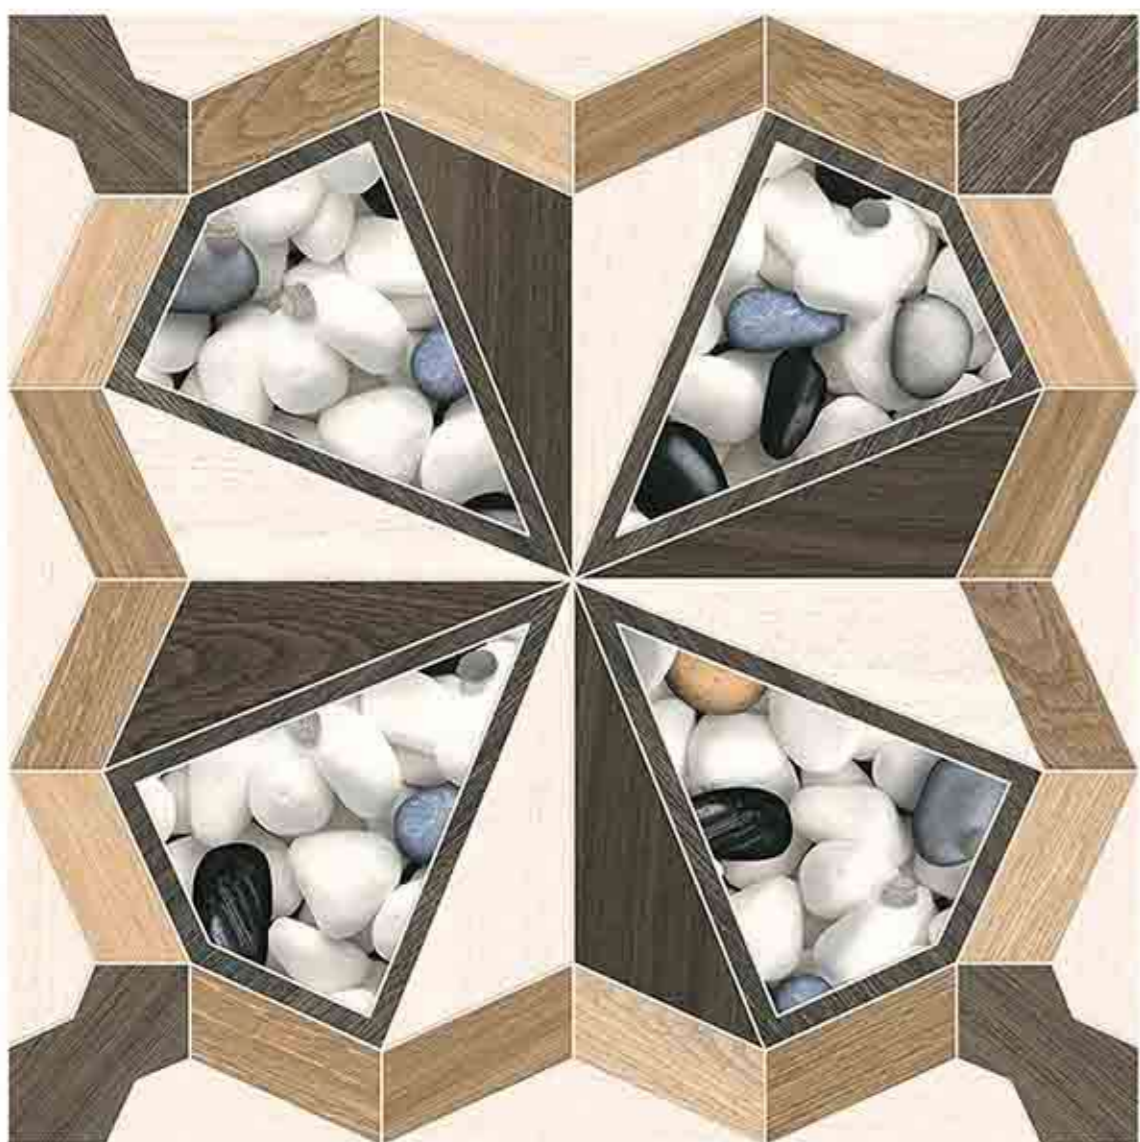

Frost
Resistant

Chemical
Resistant

Stain
Resistance

Zero
Maintenance

Easy to
Clean

CERAMIC
FLOOR
TILE

60x
60
CM

MATT GALICHA
COLLECTION