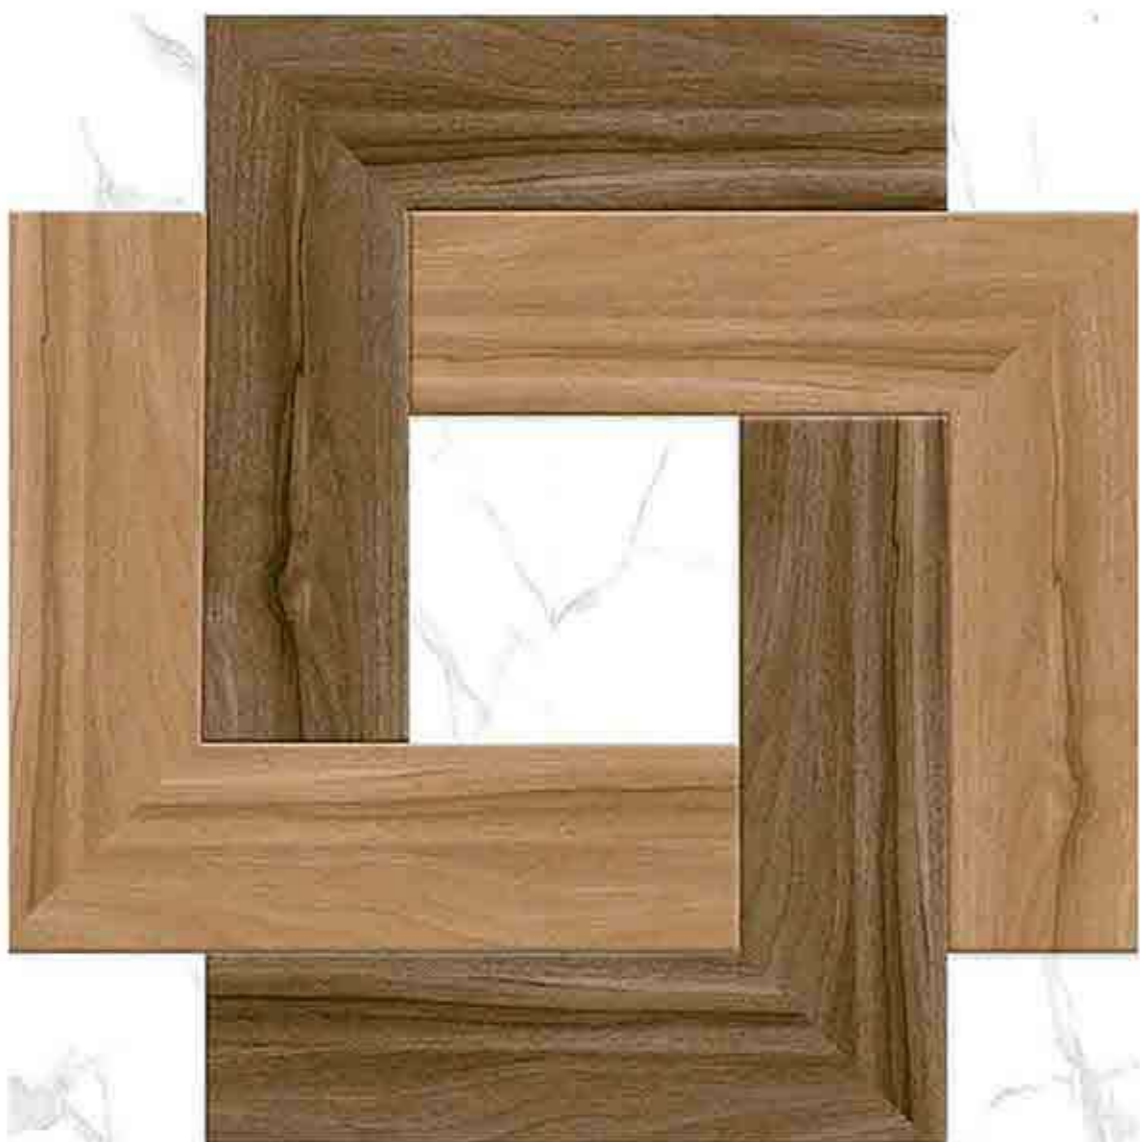

CERAMIC
FLOOR
TILE

60x
60
CM

MATT GALICHA
COLLECTION

9022

Low Water
Absorption

Frost
Resistant

Chemical
Resistant

Stain
Resistance

Zero
Maintenance

Easy to
Clean