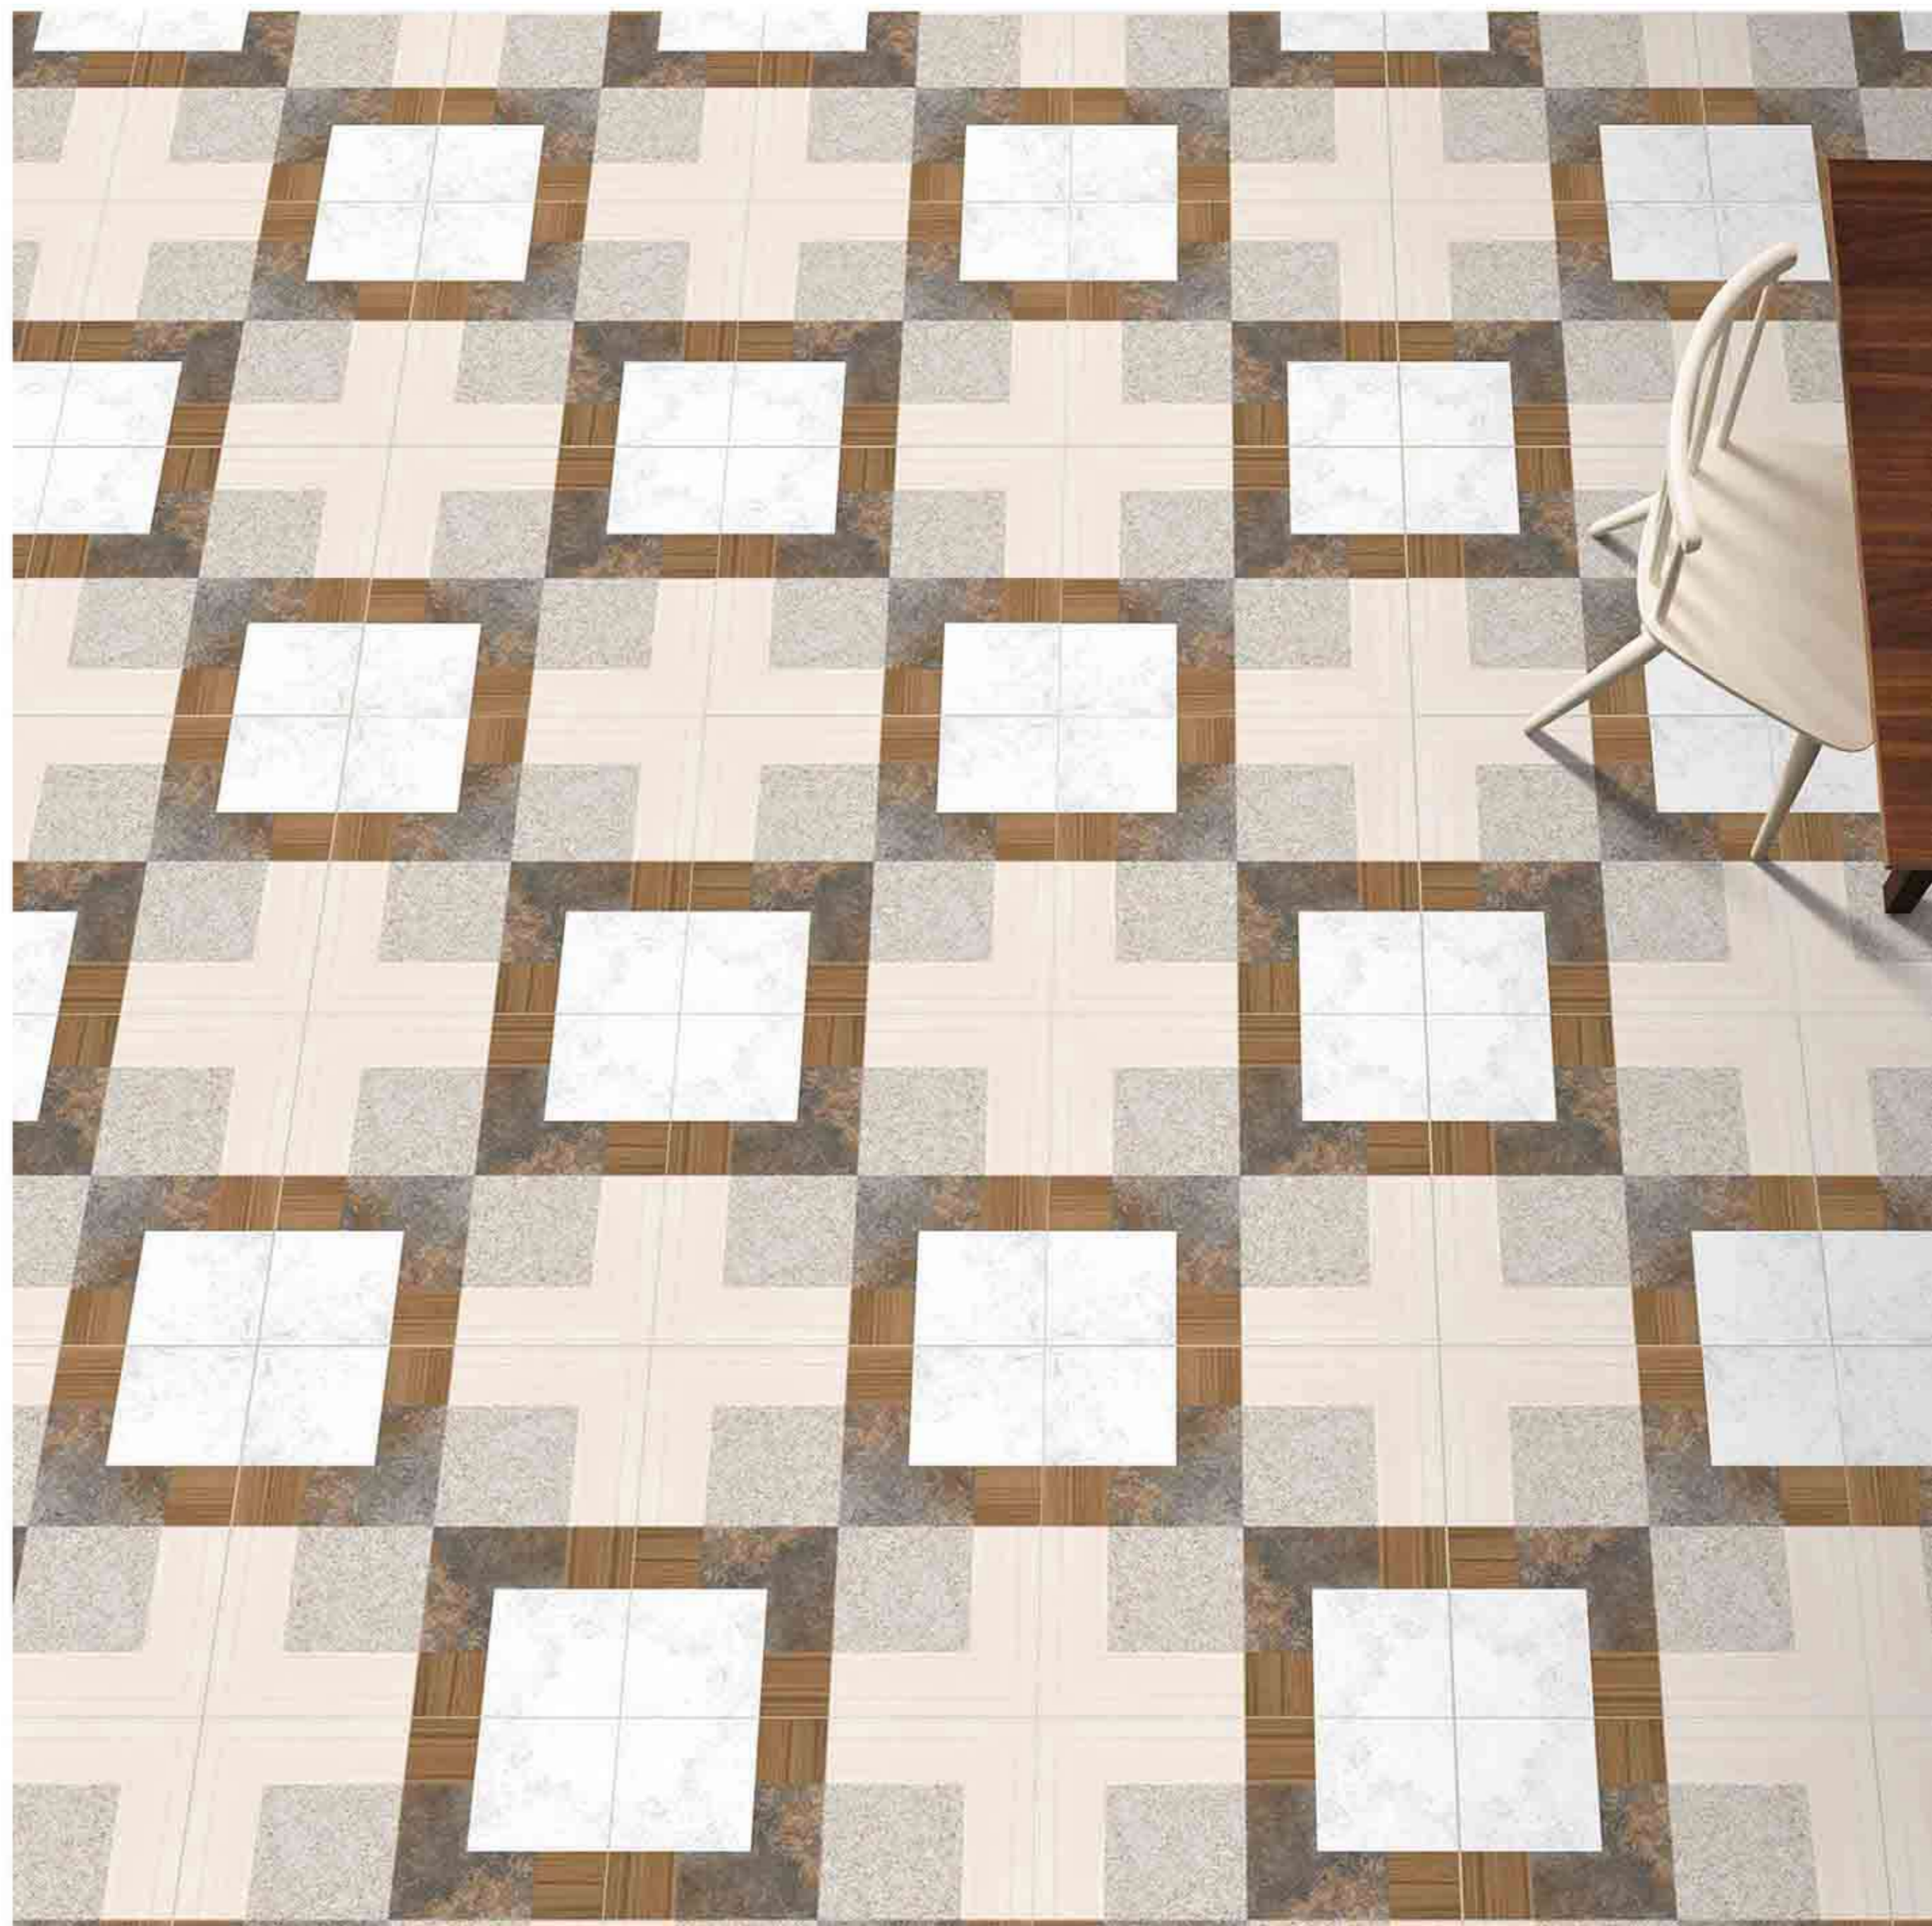

Stain
Resistance

Zero
Maintenance

Easy to
Clean

CERAMIC
FLOOR
TILE

60x
60
CM

MATT GALICHA
COLLECTION

9091

Low Water
Absorption