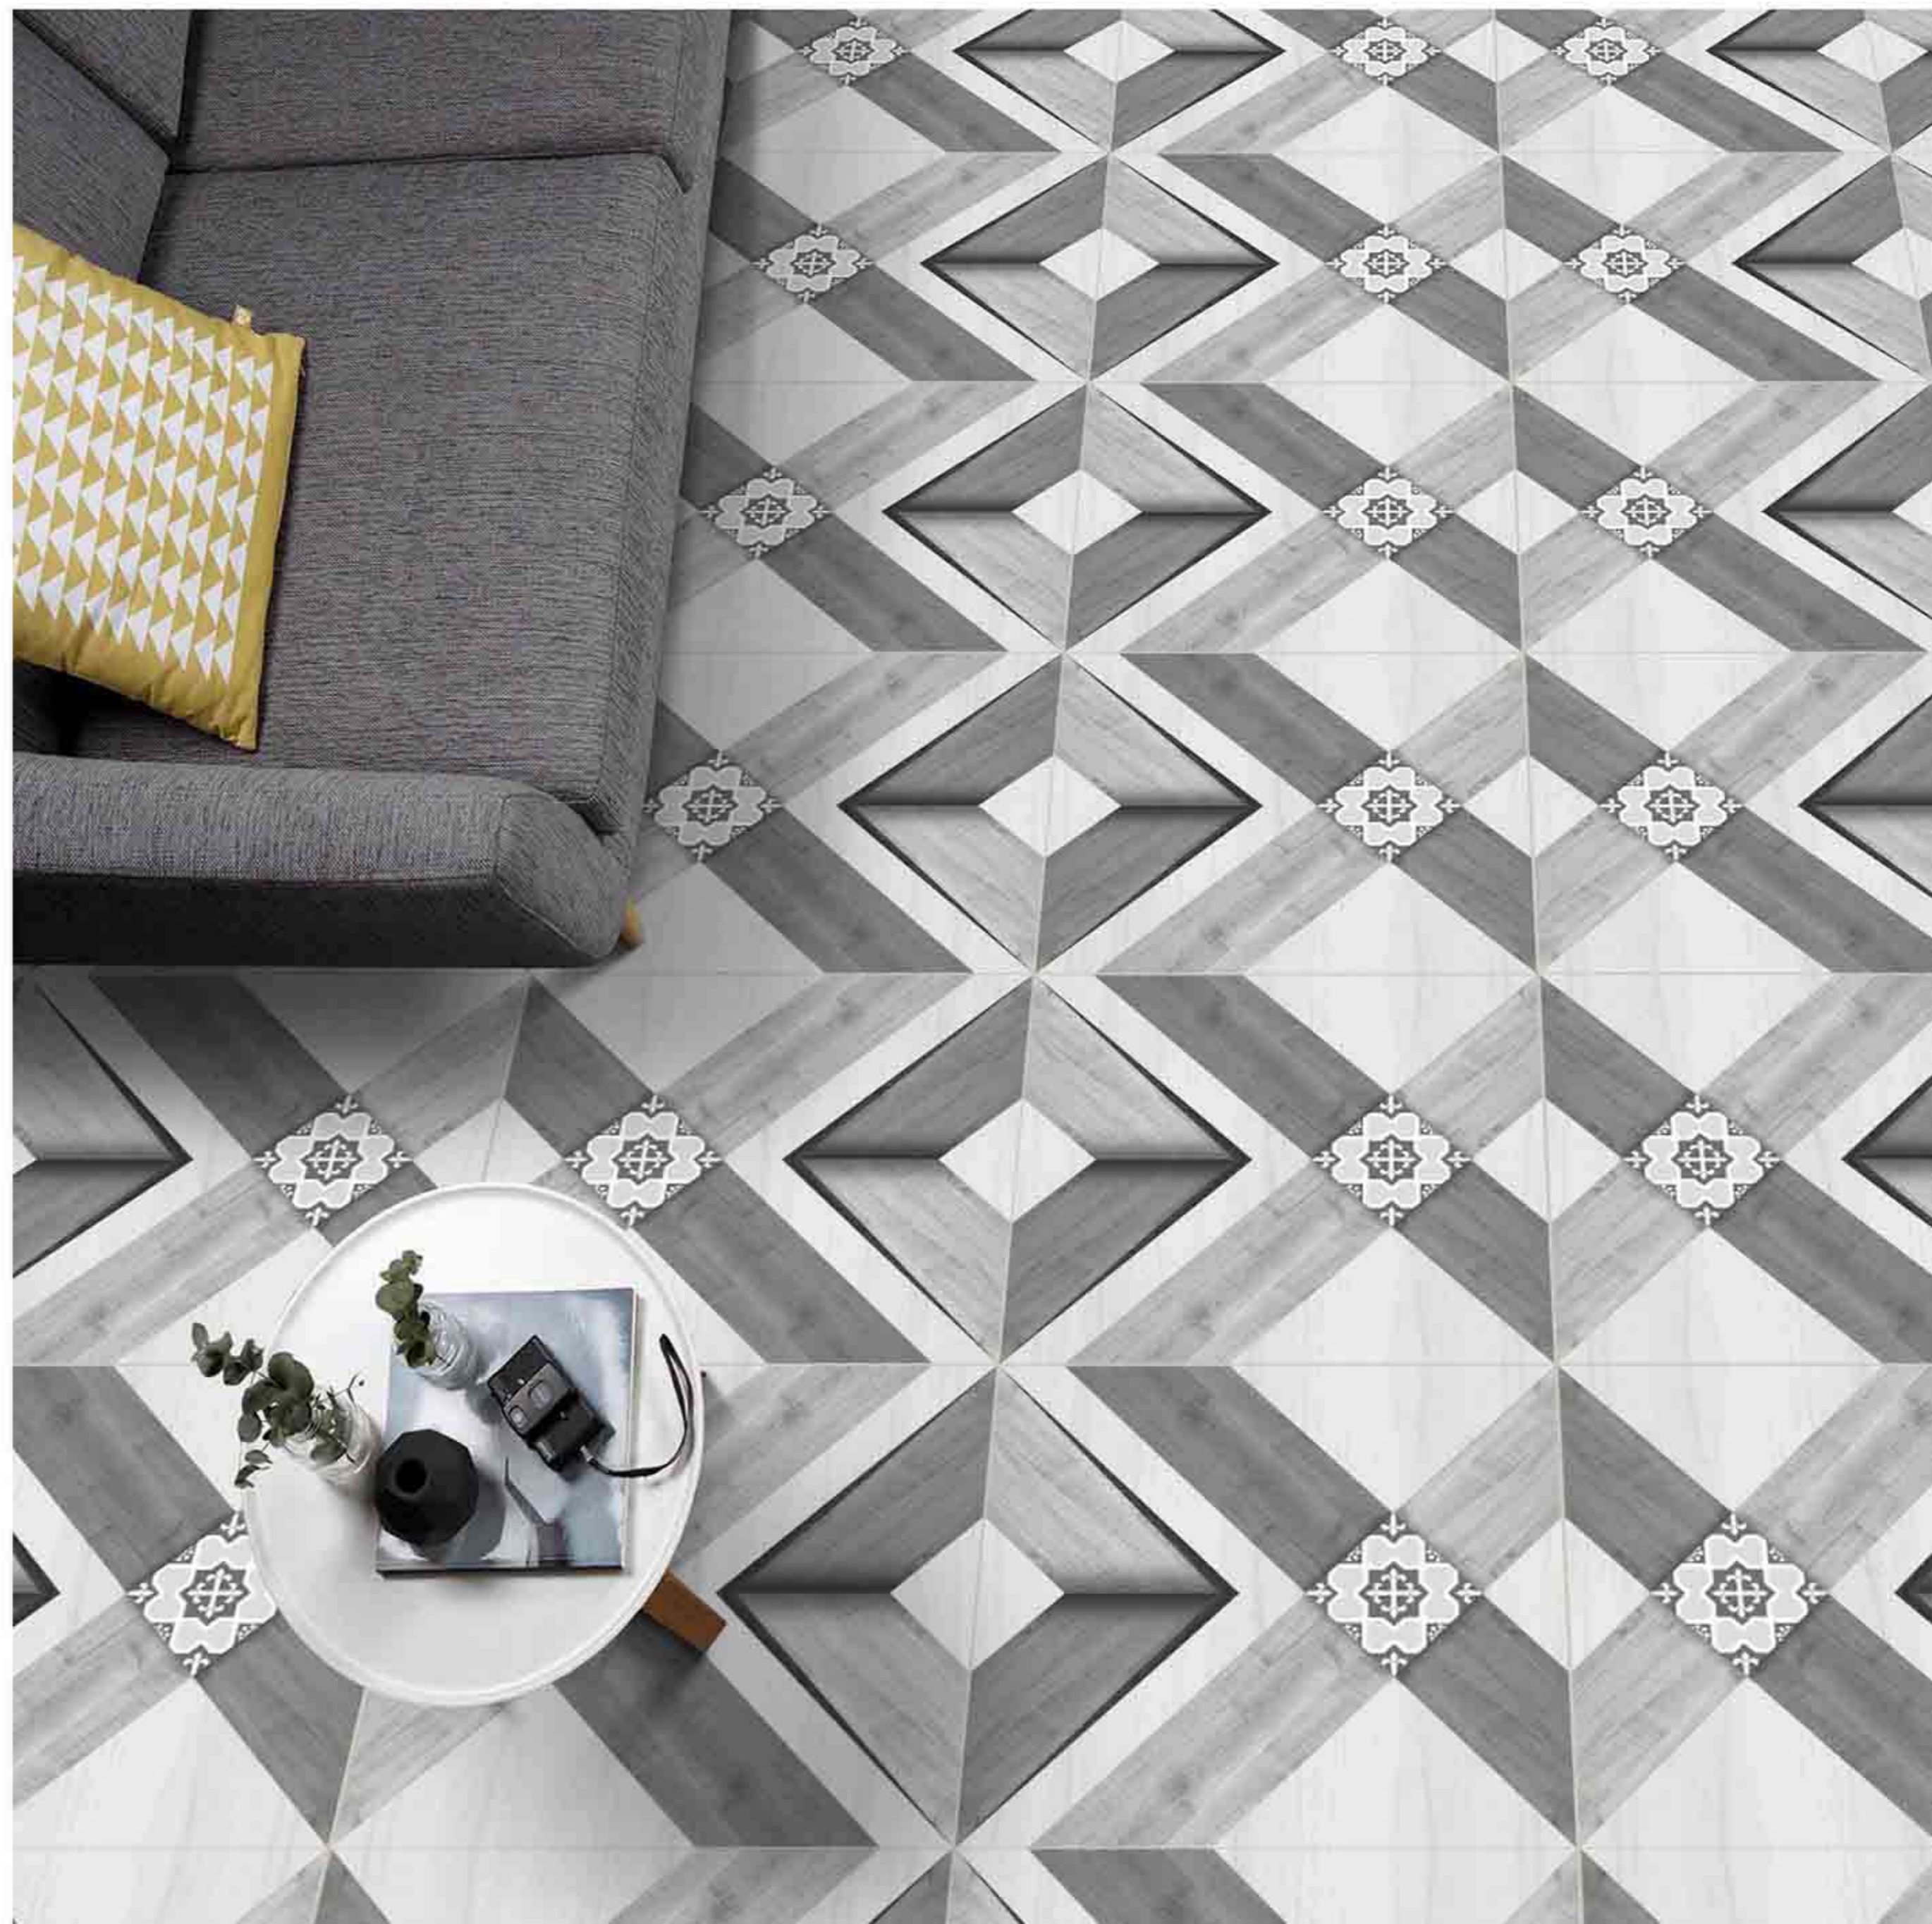

CERAMIC
FLOOR
TILE

60x
60
CM

MATT GALICHA
COLLECTION

9021

Low Water
Absorption

Frost
Resistant

Chemical
Resistant

Stain
Resistance

Zero
Maintenance

Easy to
Clean