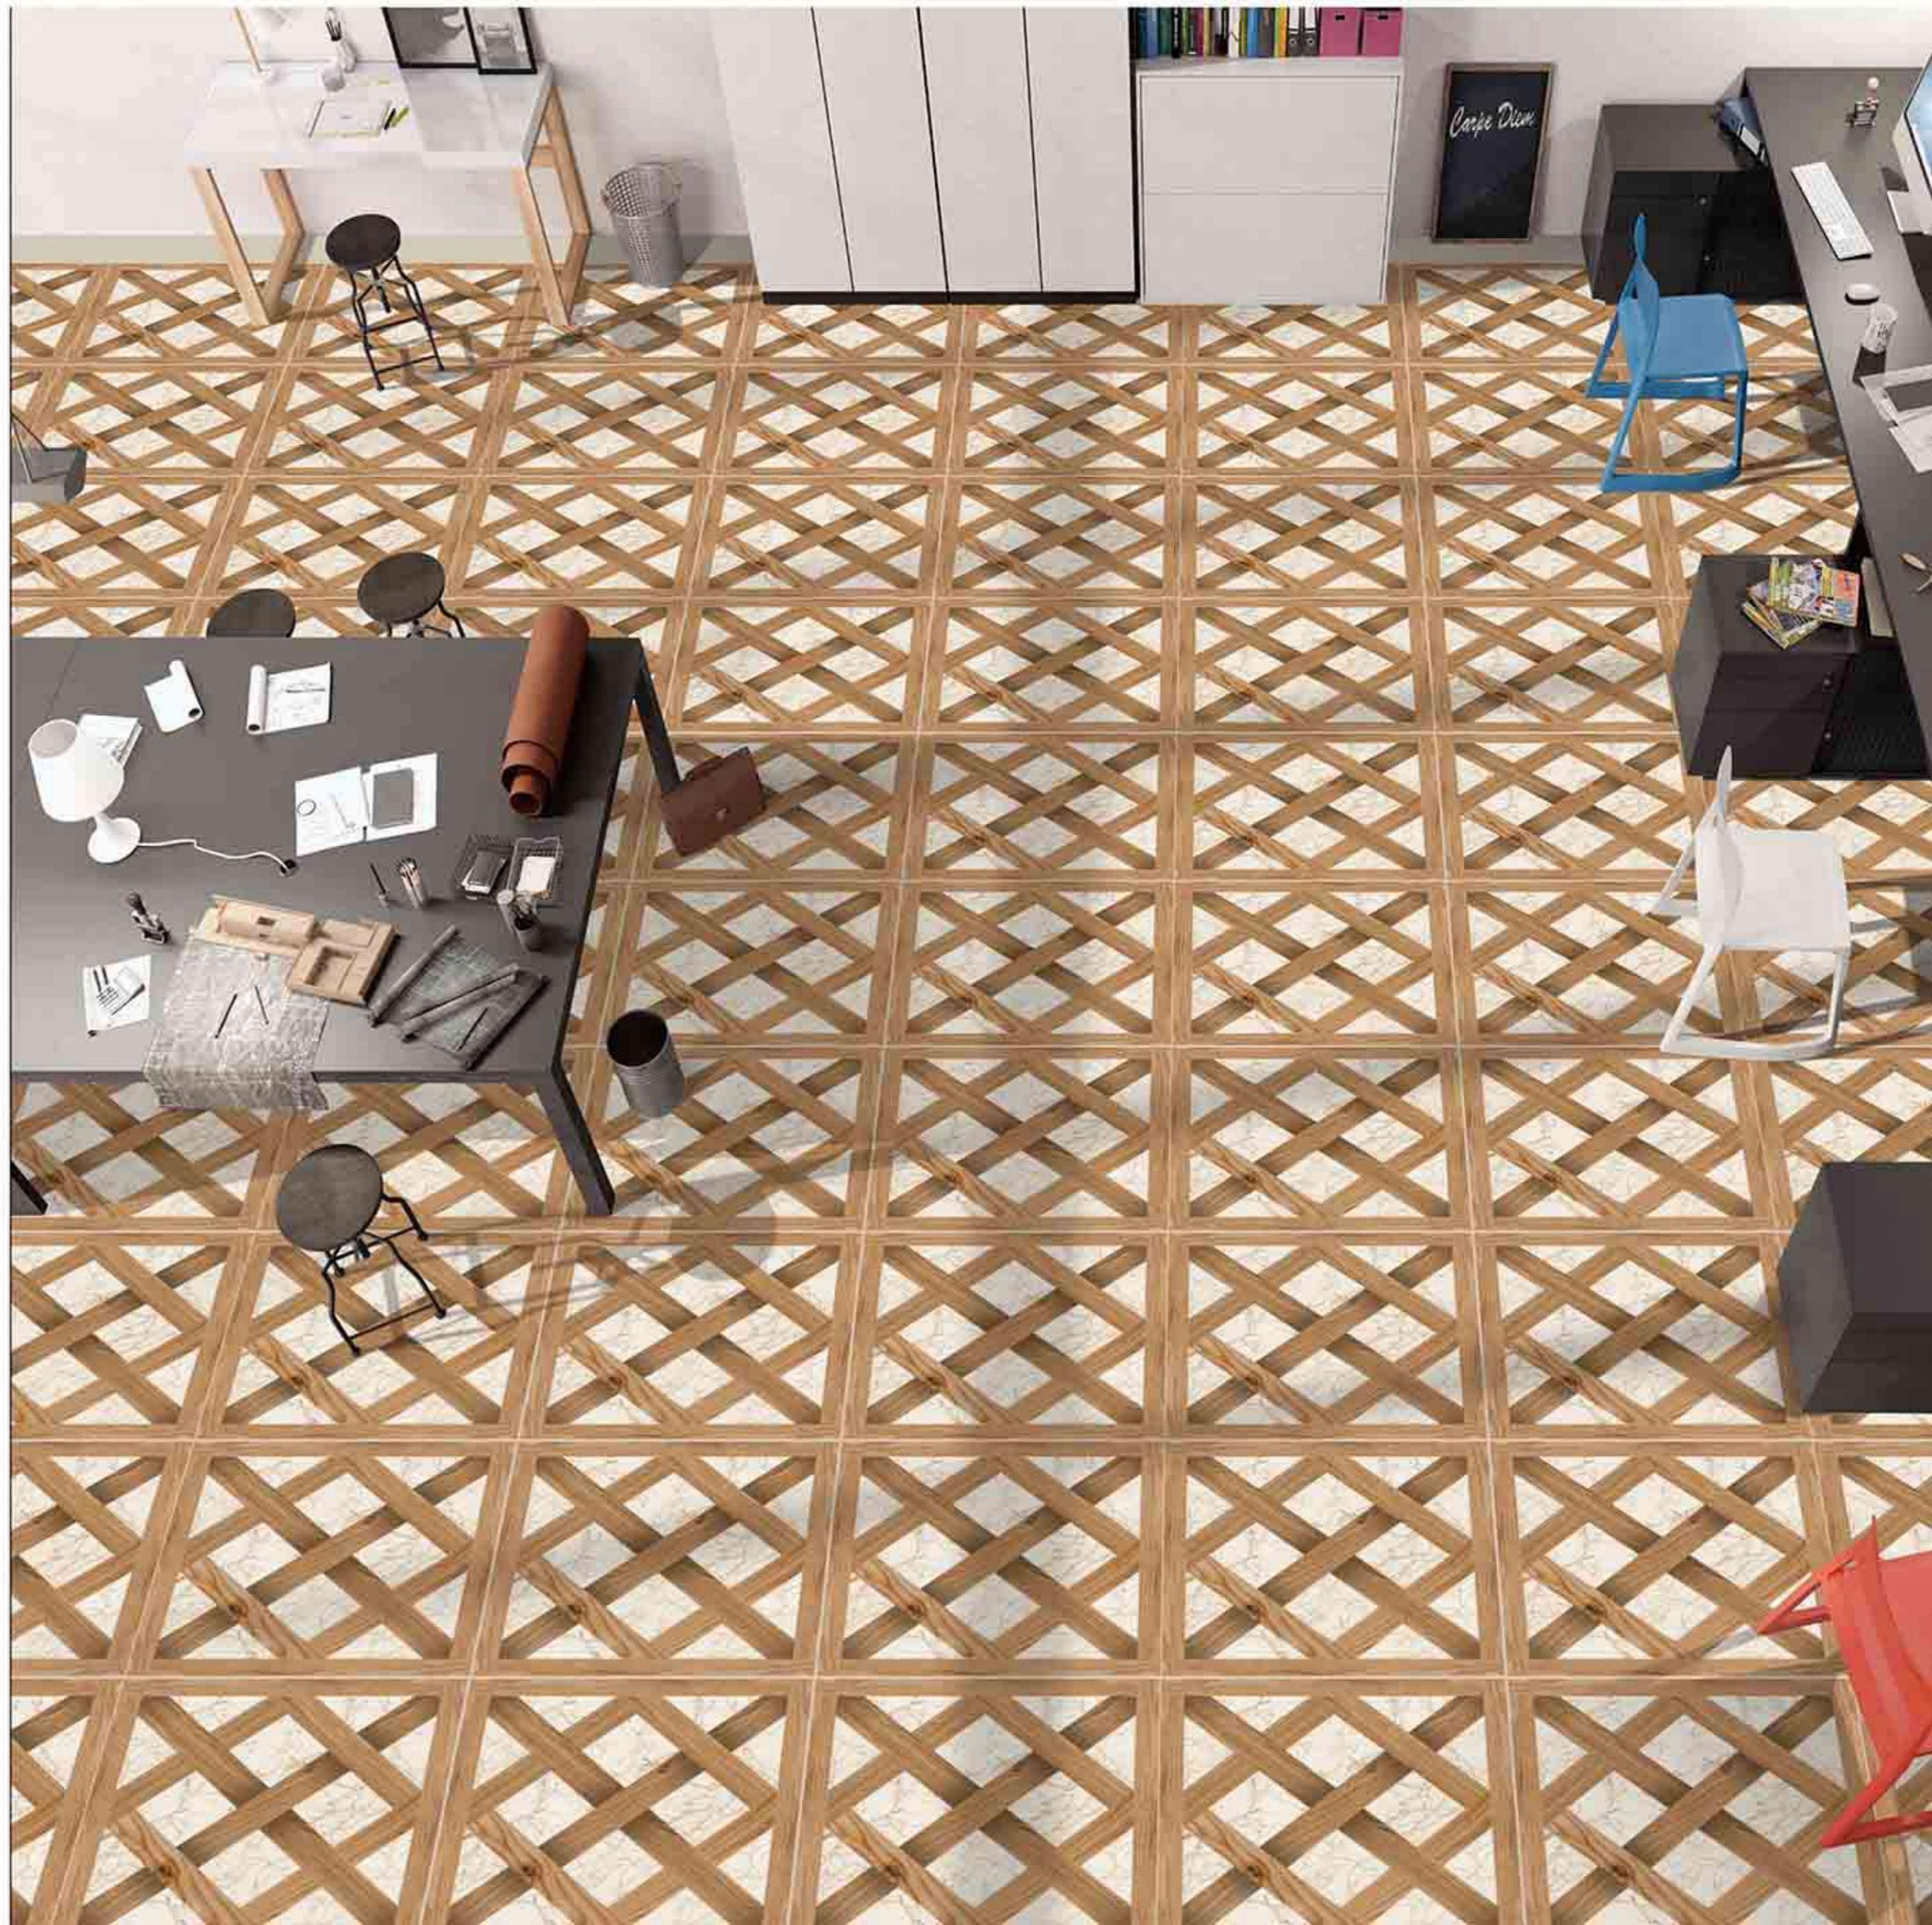

CERAMIC
FLOOR
TILE

60x
60
CM

MATT GALICHA
COLLECTION

9018

Low Water
Absorption

Frost
Resistant

Chemical
Resistant

Stain
Resistance

Zero
Maintenance

Easy to
Clean