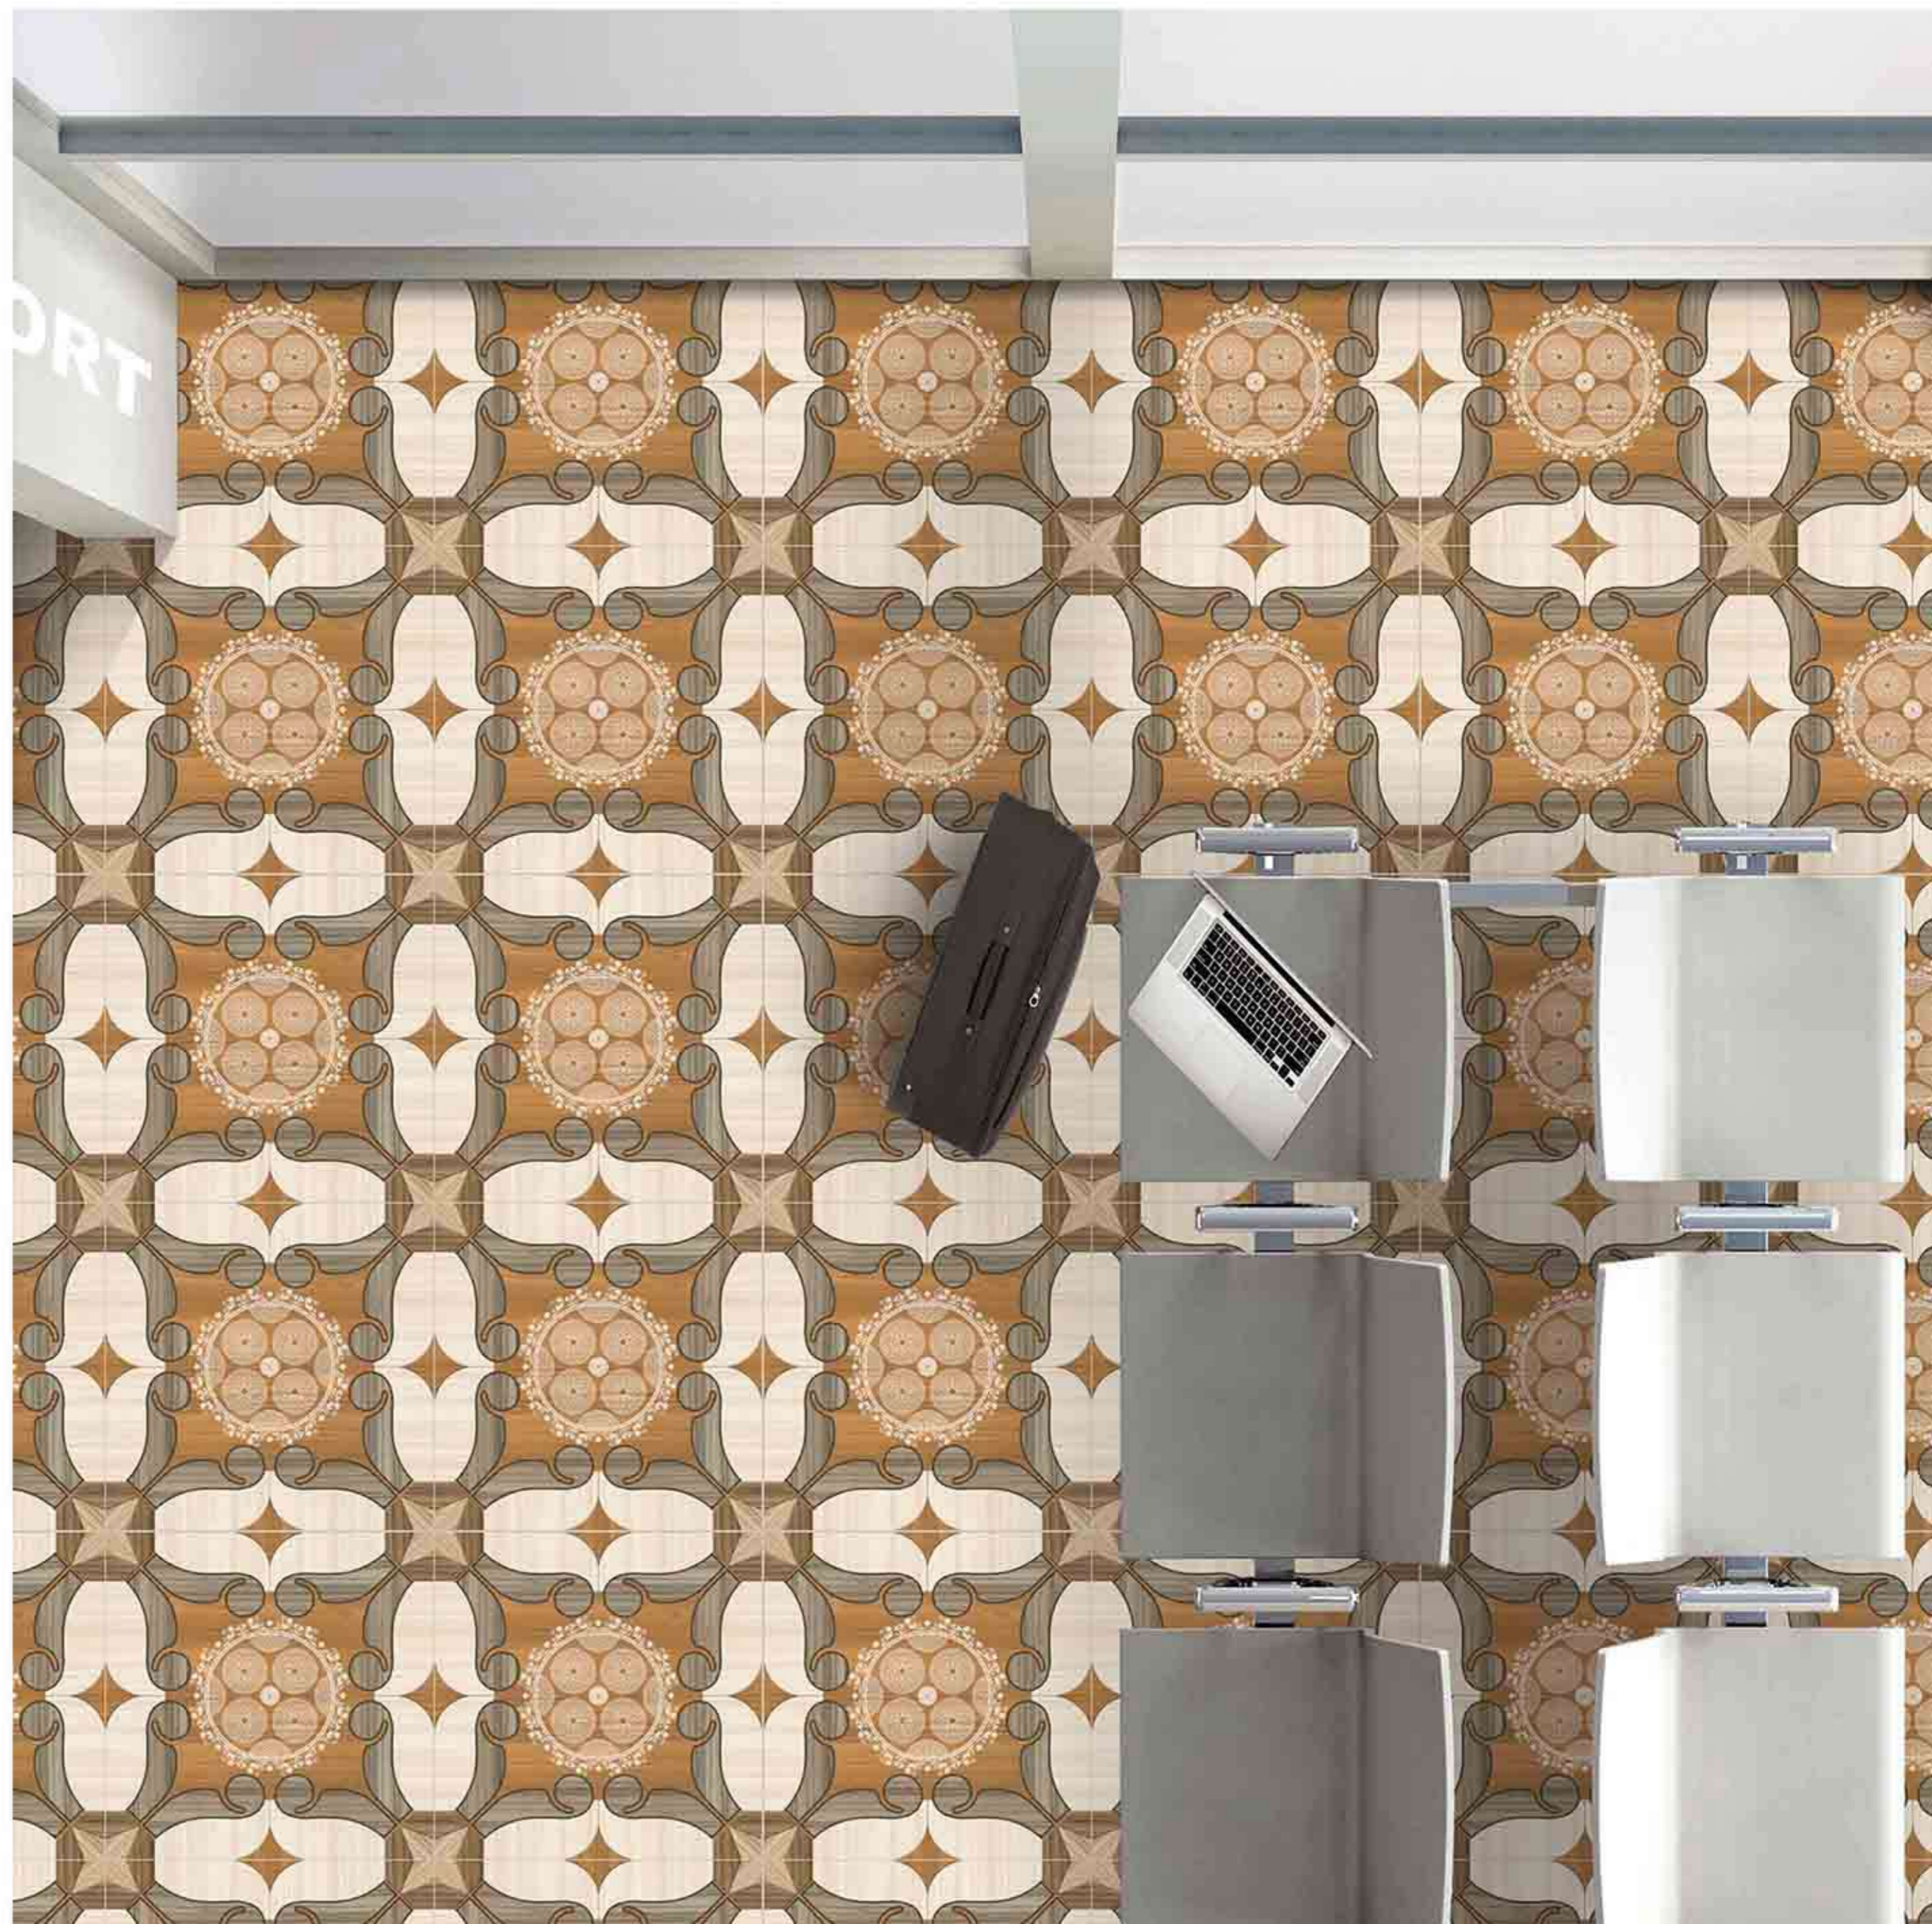

CERAMIC
FLOOR
TILE

60x
60
CM

MATT GALICHA
COLLECTION

9030

Low Water
Absorption

Frost
Resistant

Chemical
Resistant

Stain
Resistance

Zero
Maintenance

Easy to
Clean