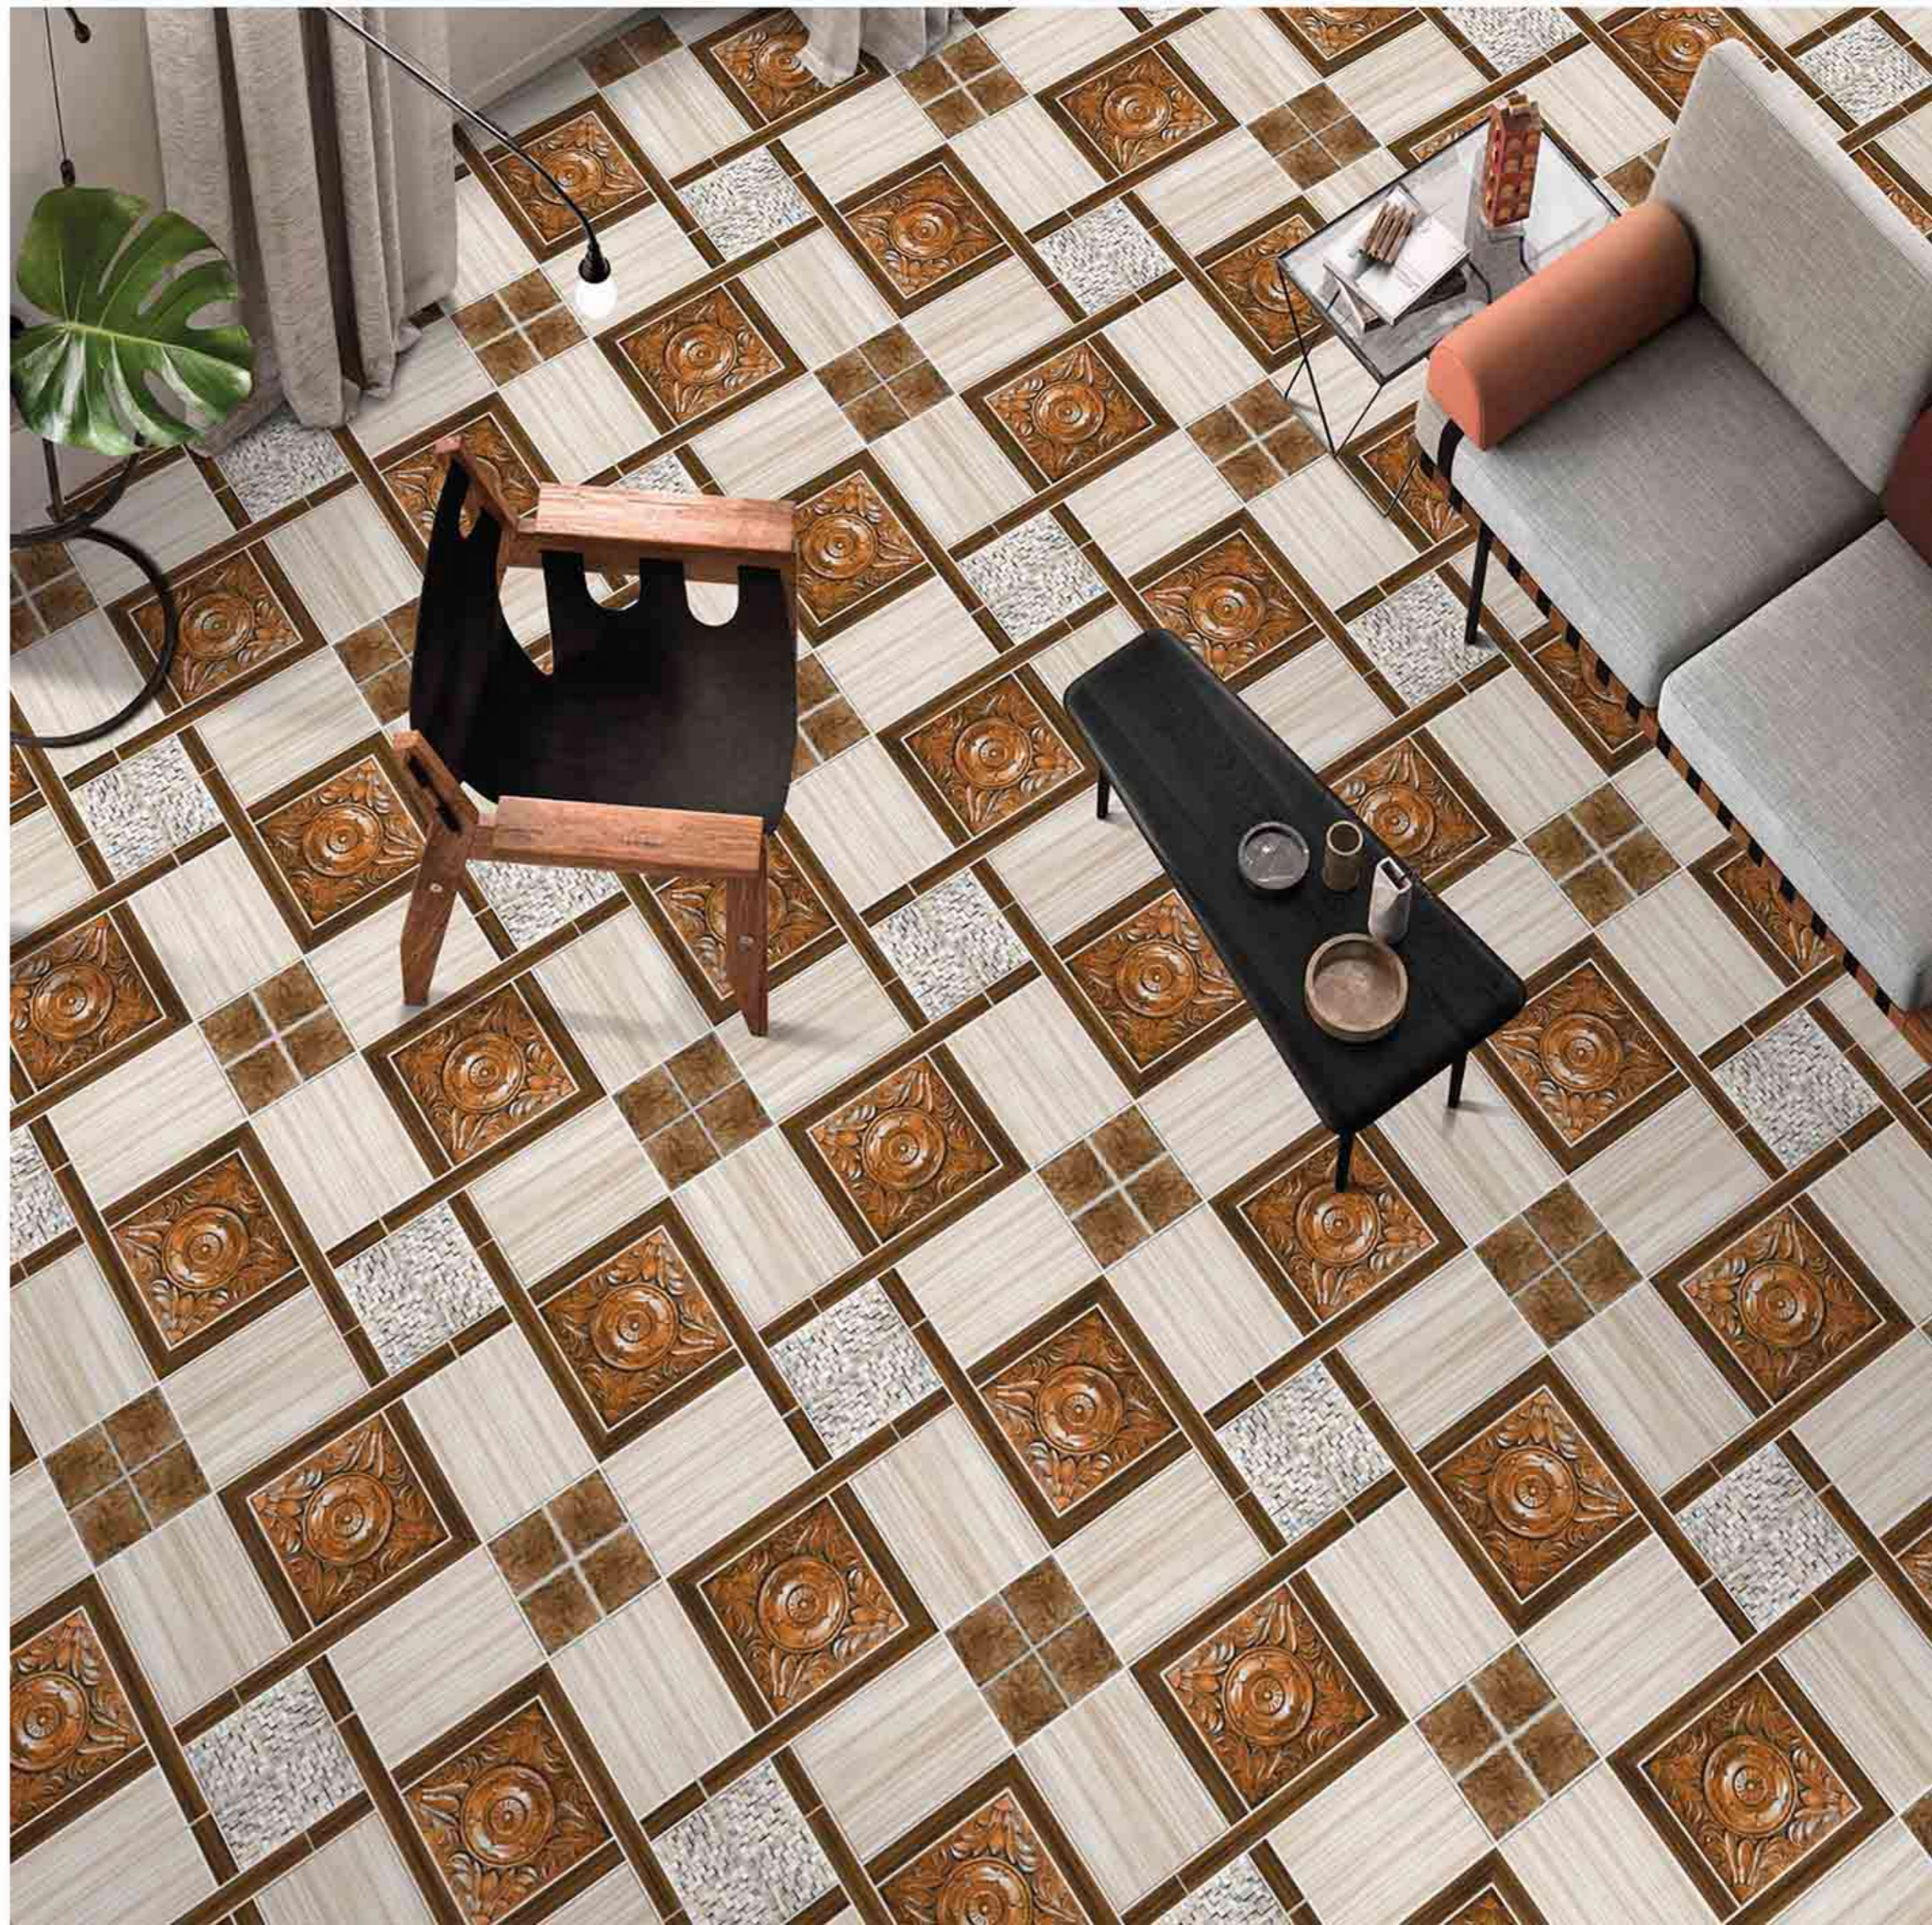

9032

Low Water
Absorption

Frost
Resistant

Chemical
Resistant

Stain
Resistance

Zero
Maintenance

Easy to
Clean

CERAMIC
FLOOR
TILE