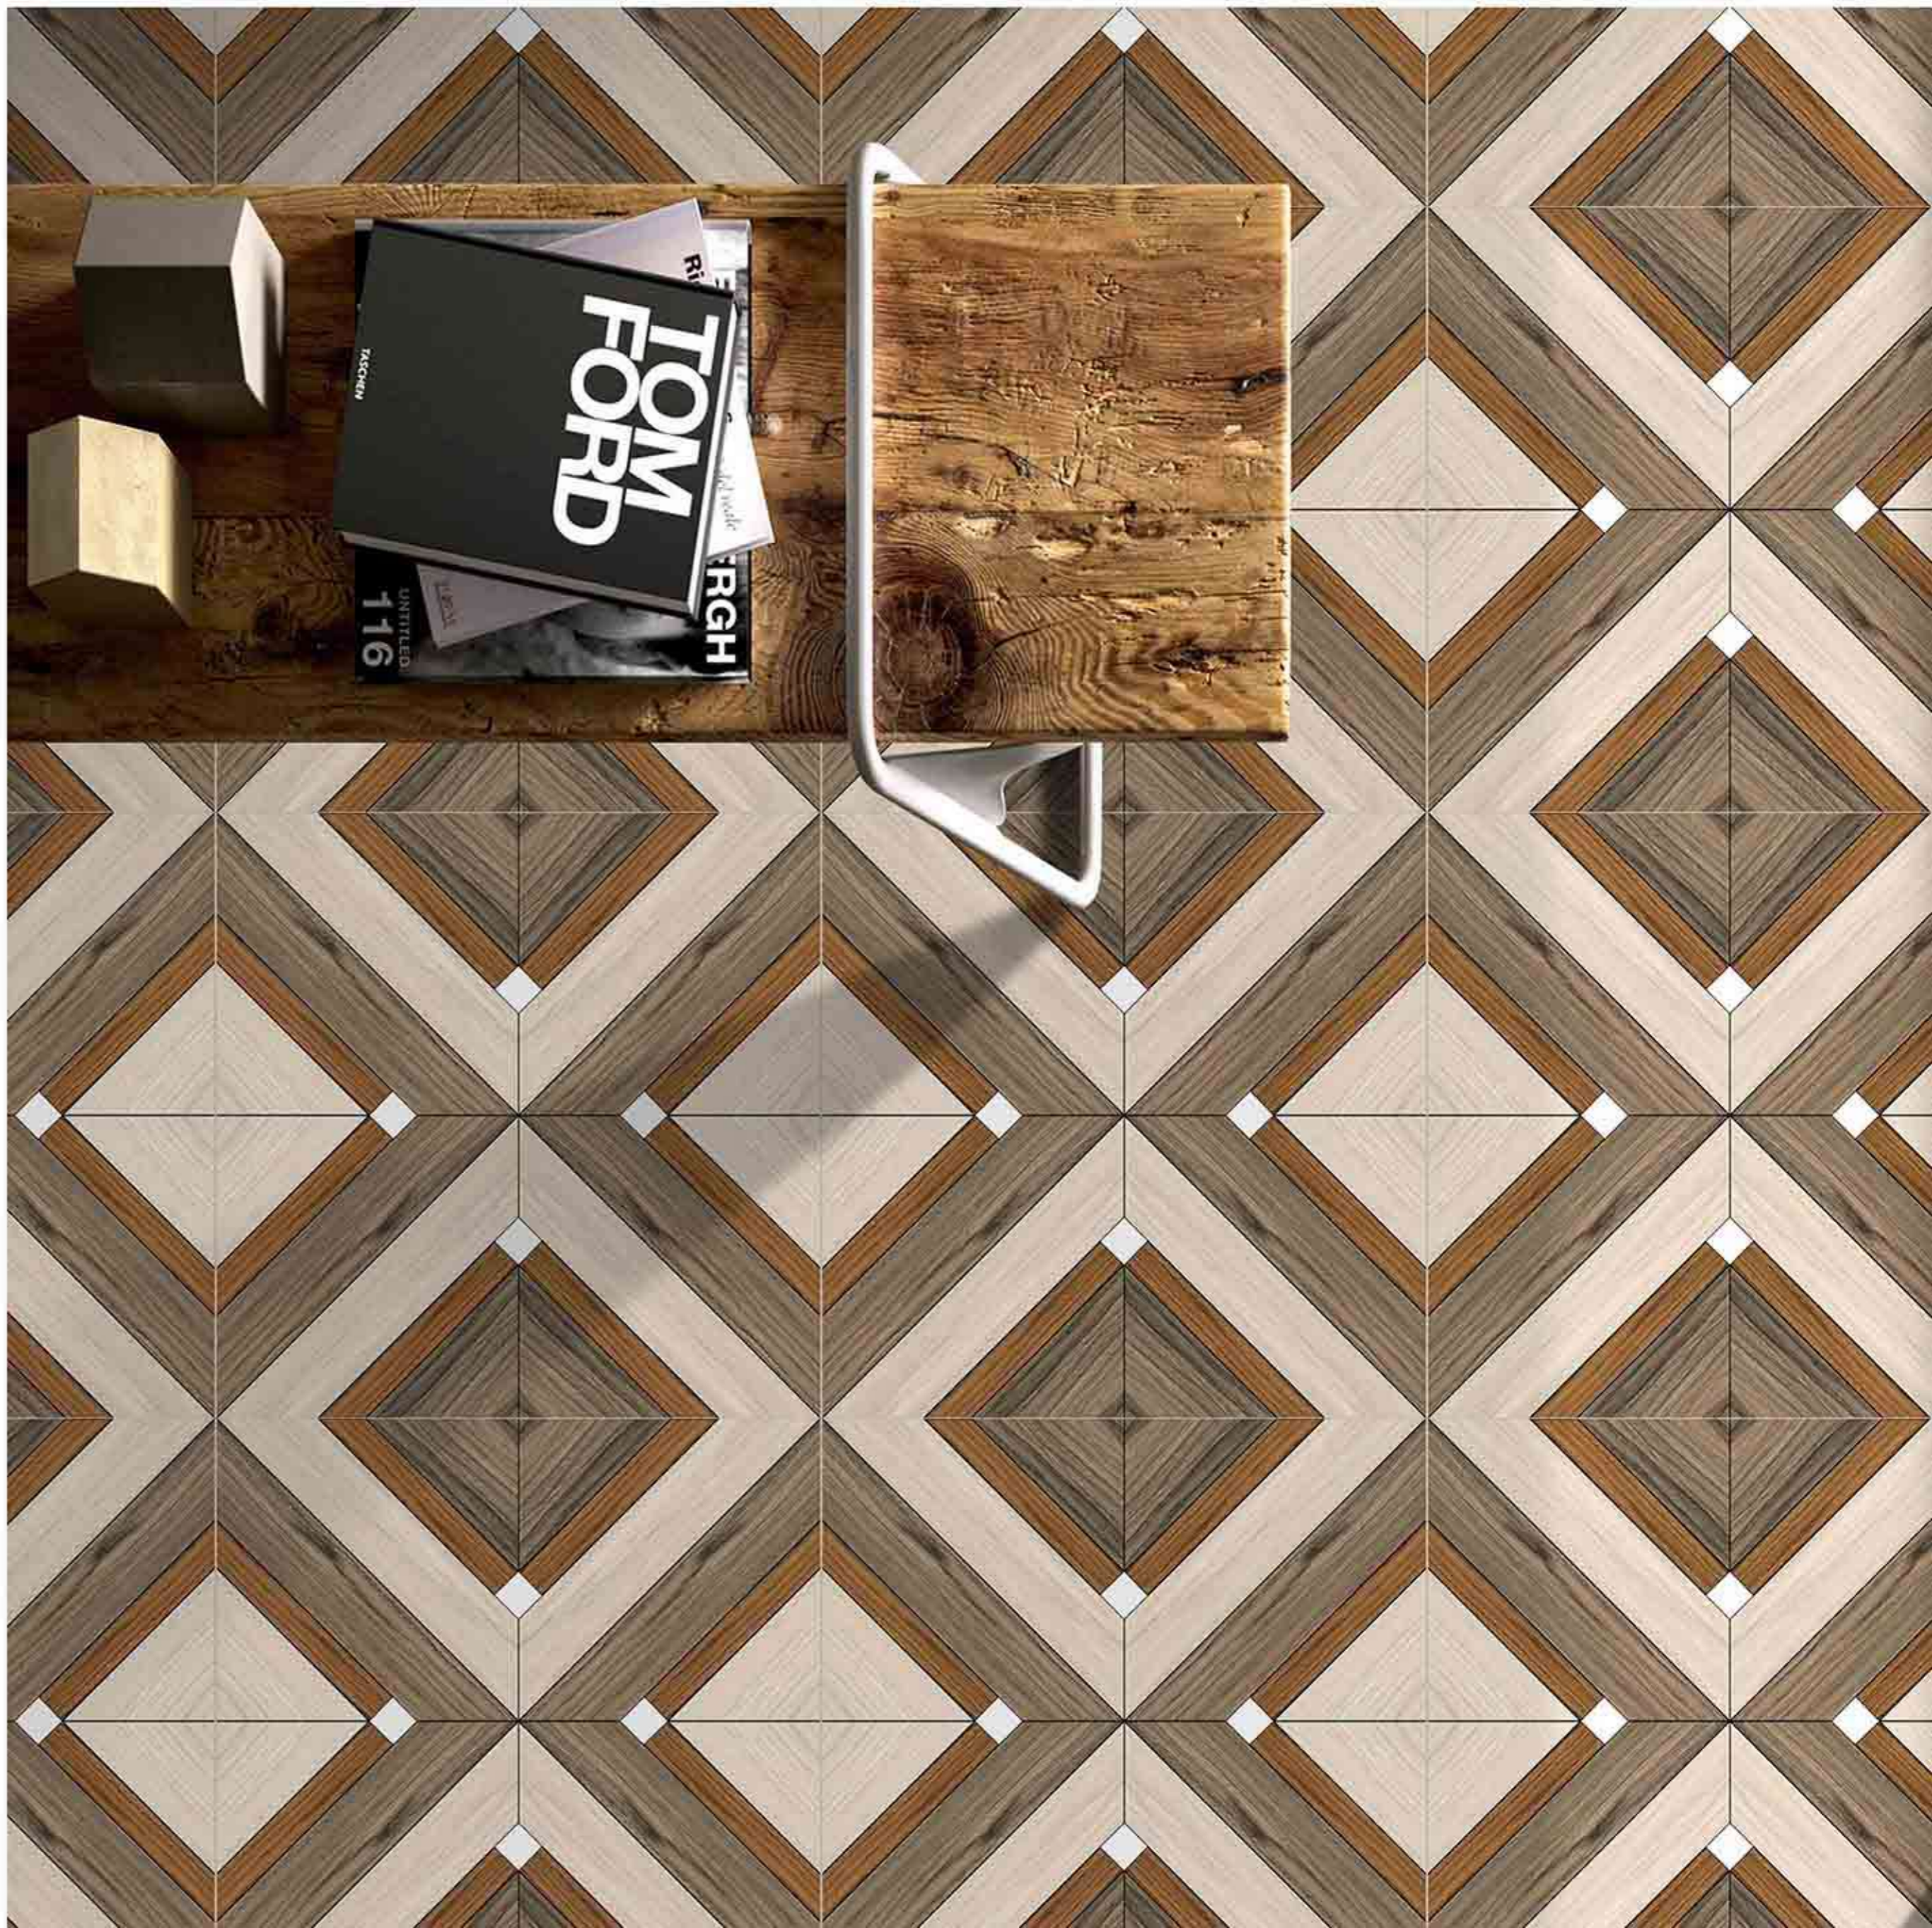

CERAMIC
FLOOR
TILE

60x
60
CM

MATT GALICHA
COLLECTION

9033

Low Water
Absorption

Frost
Resistant

Chemical
Resistant

Stain
Resistance

Zero
Maintenance

Easy to
Clean