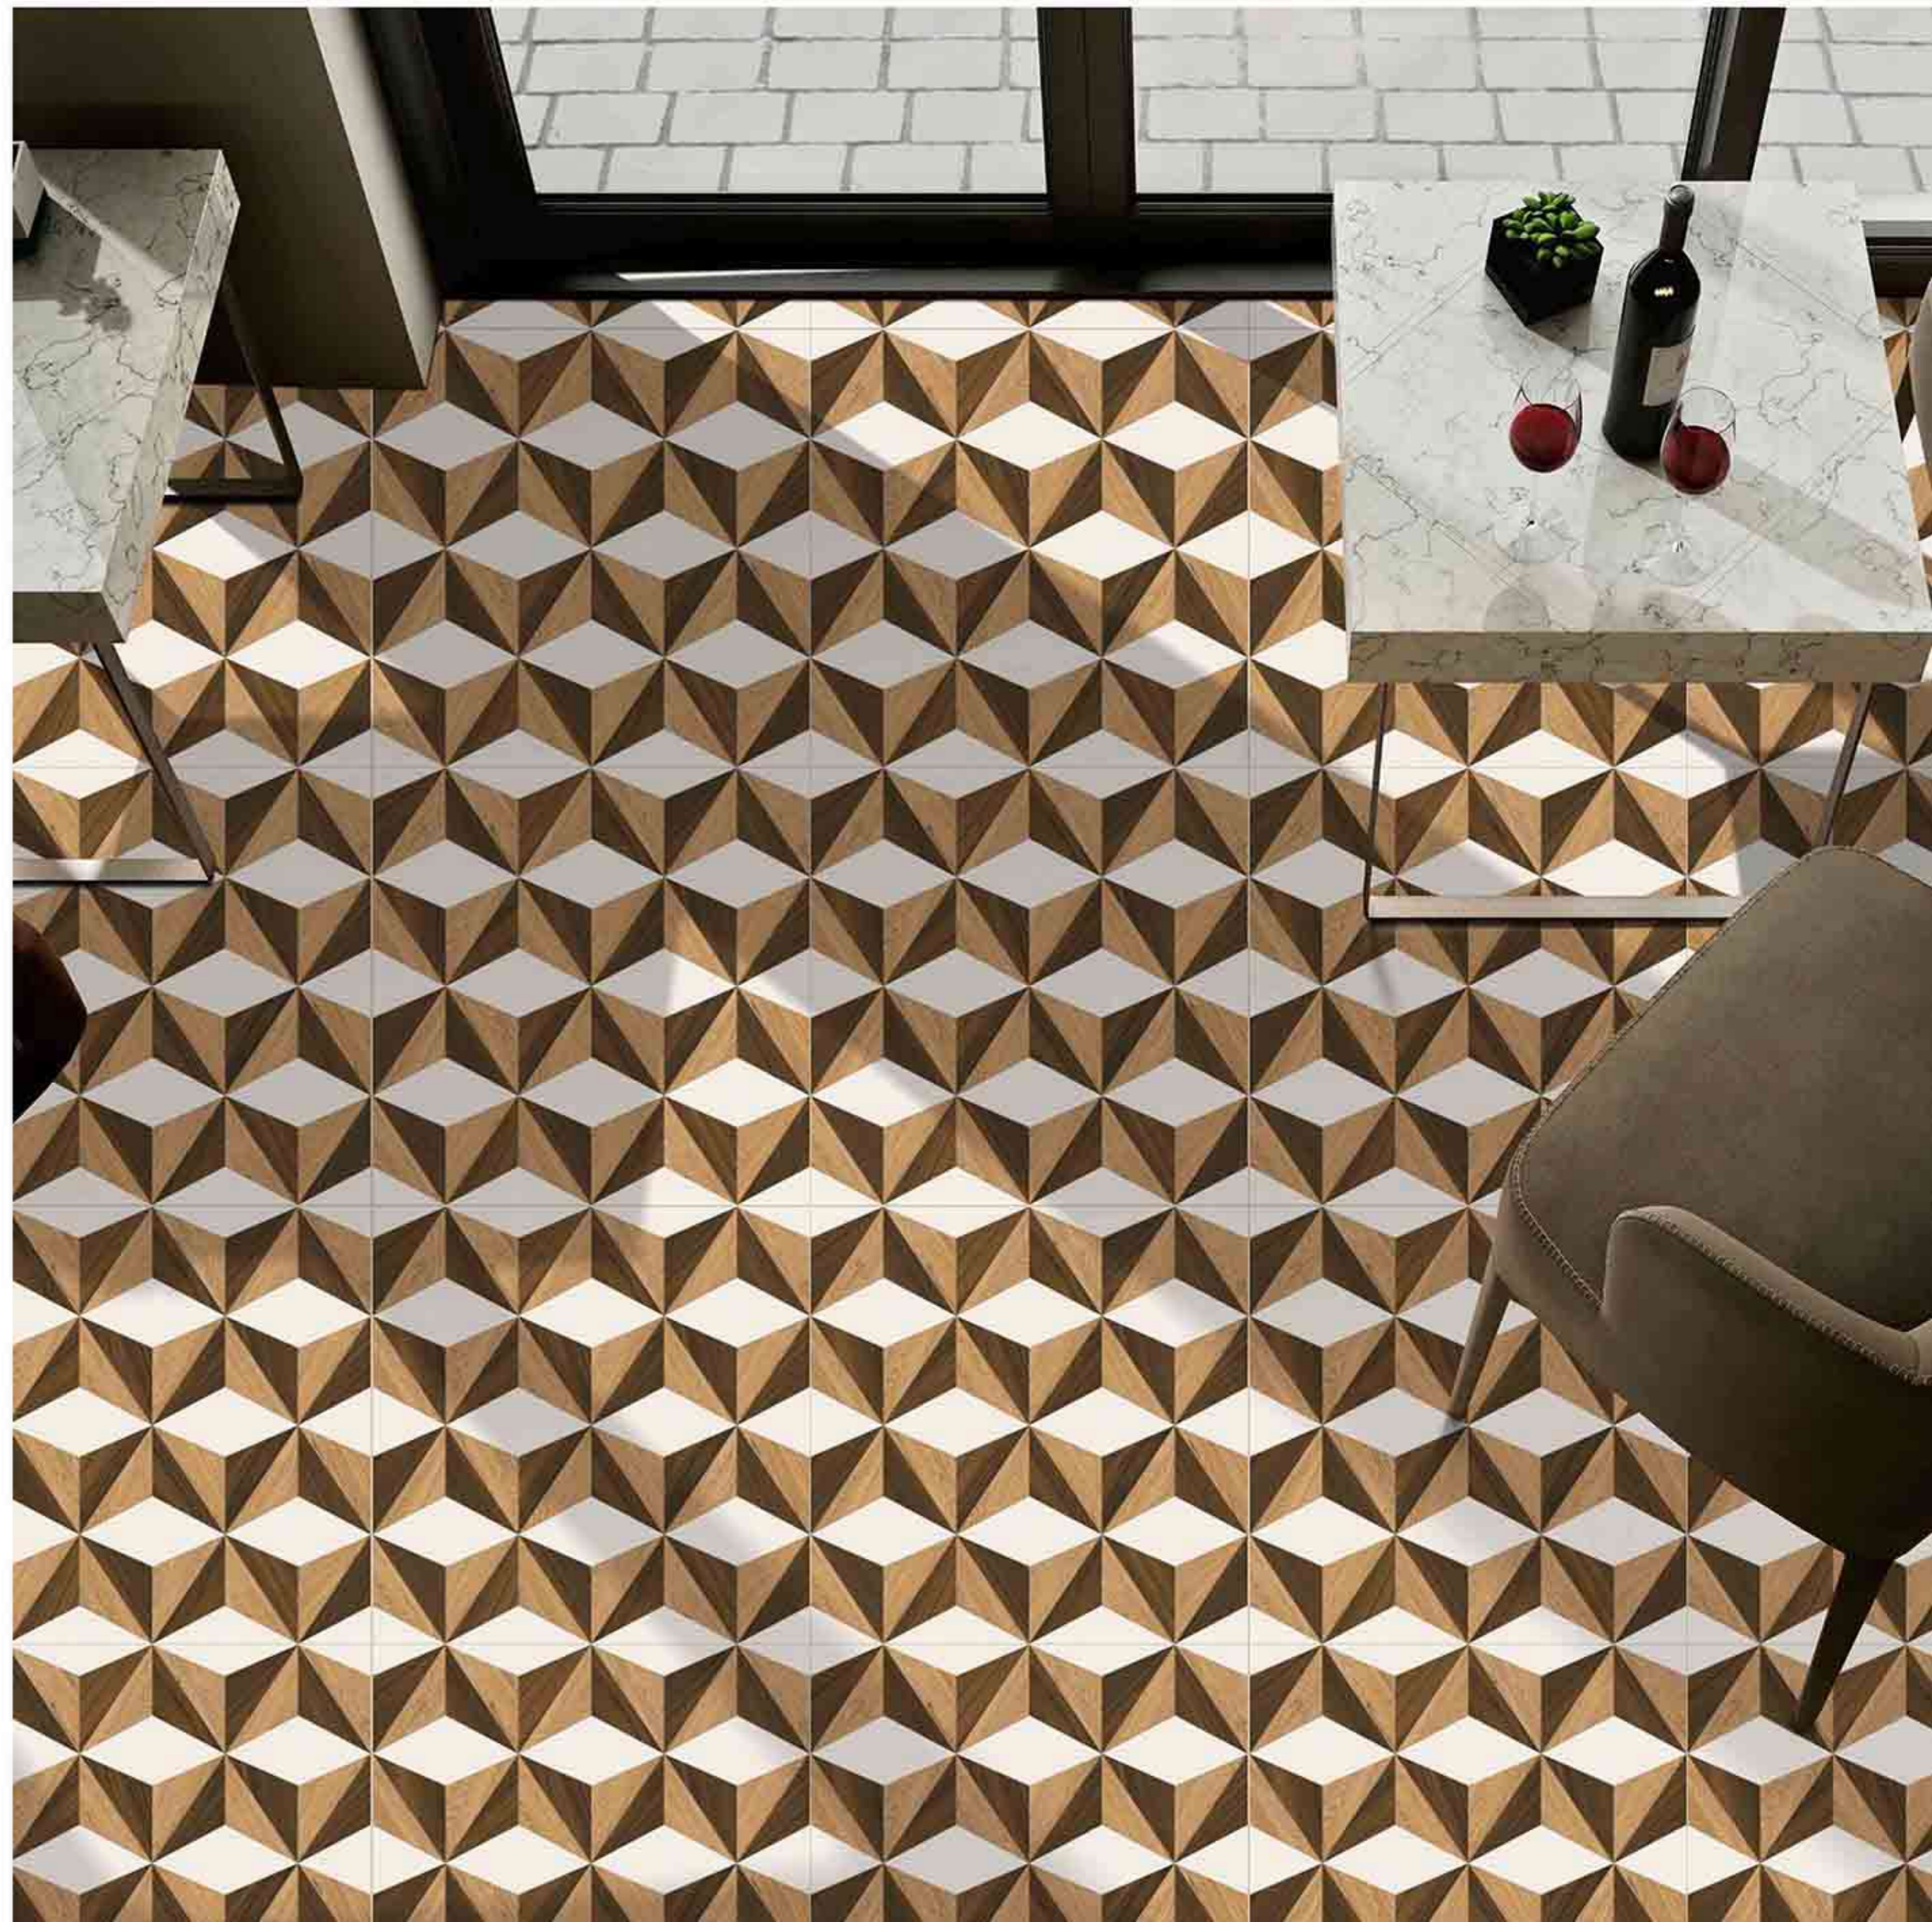

CERAMIC
FLOOR
TILE

60x
60
CM

MATT GALICHA
COLLECTION

9072

Low Water
Absorption

Frost
Resistant

Chemical
Resistant

Stain
Resistance

Zero
Maintenance

Easy to
Clean