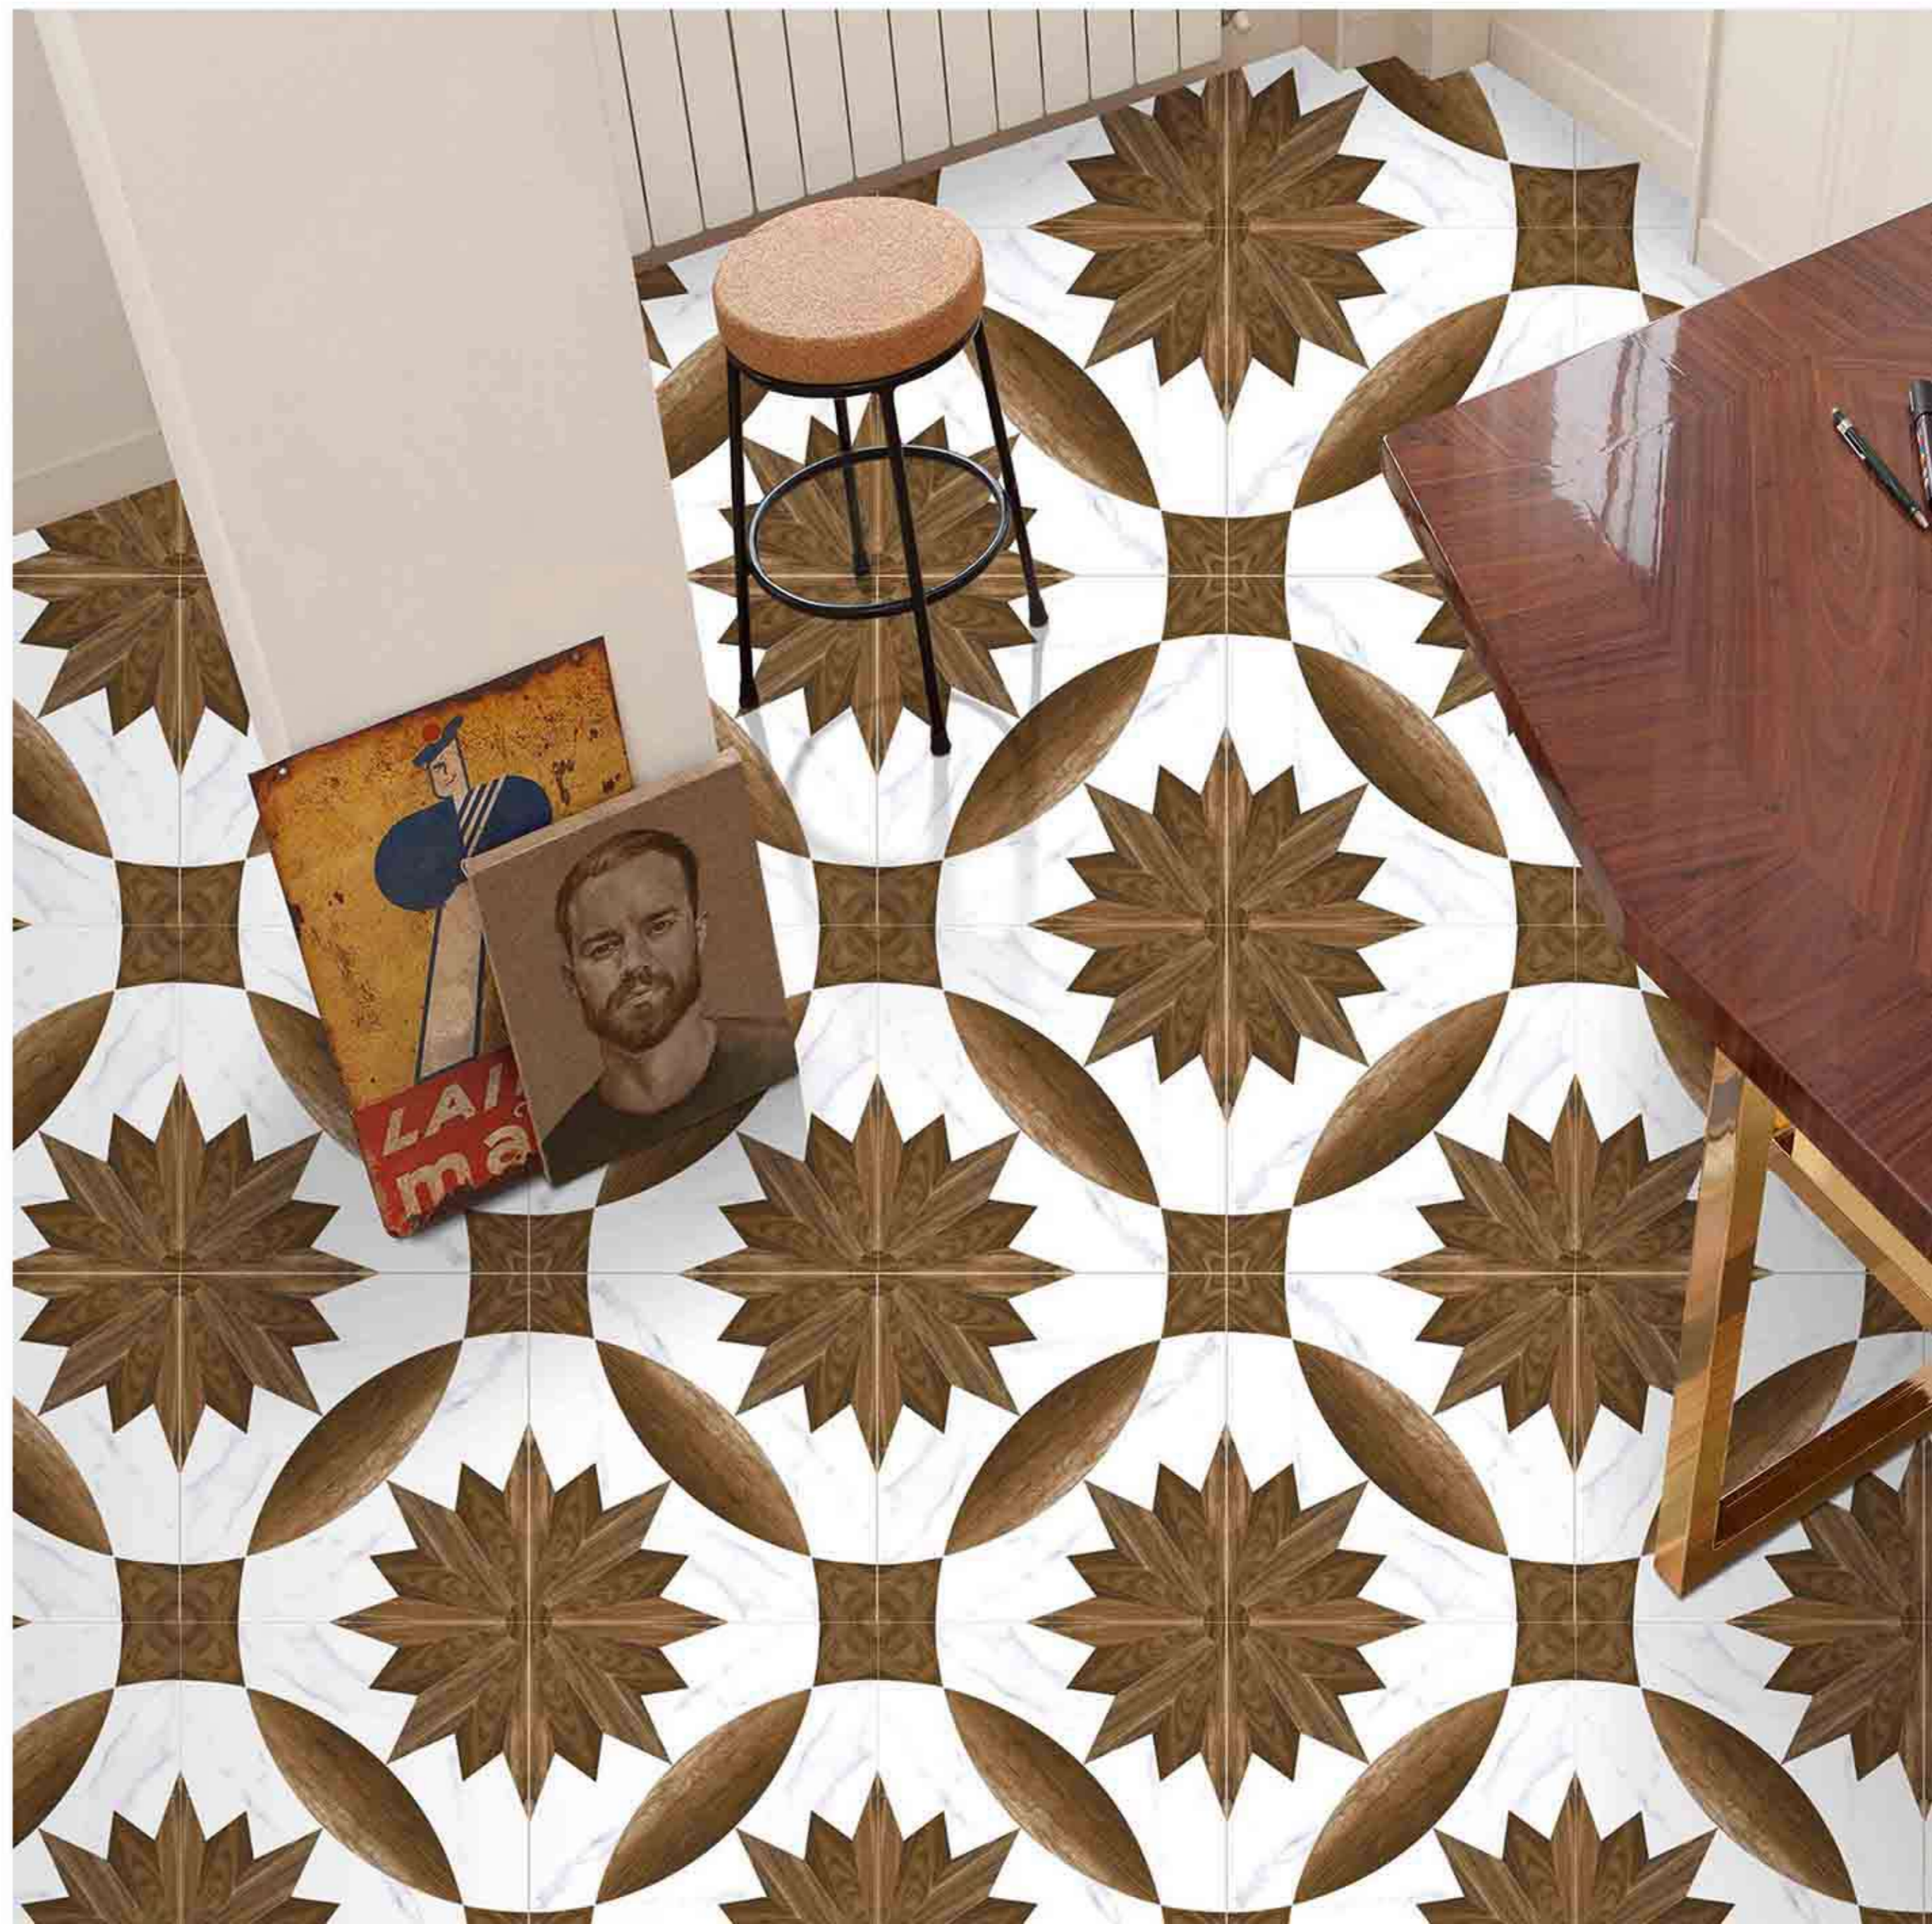

Frost
Resistant

Chemical
Resistant

Stain
Resistance

Zero
Maintenance

Easy to
Clean

CERAMIC
FLOOR
TILE

60x
60
CM

MATT GALICHA
COLLECTION