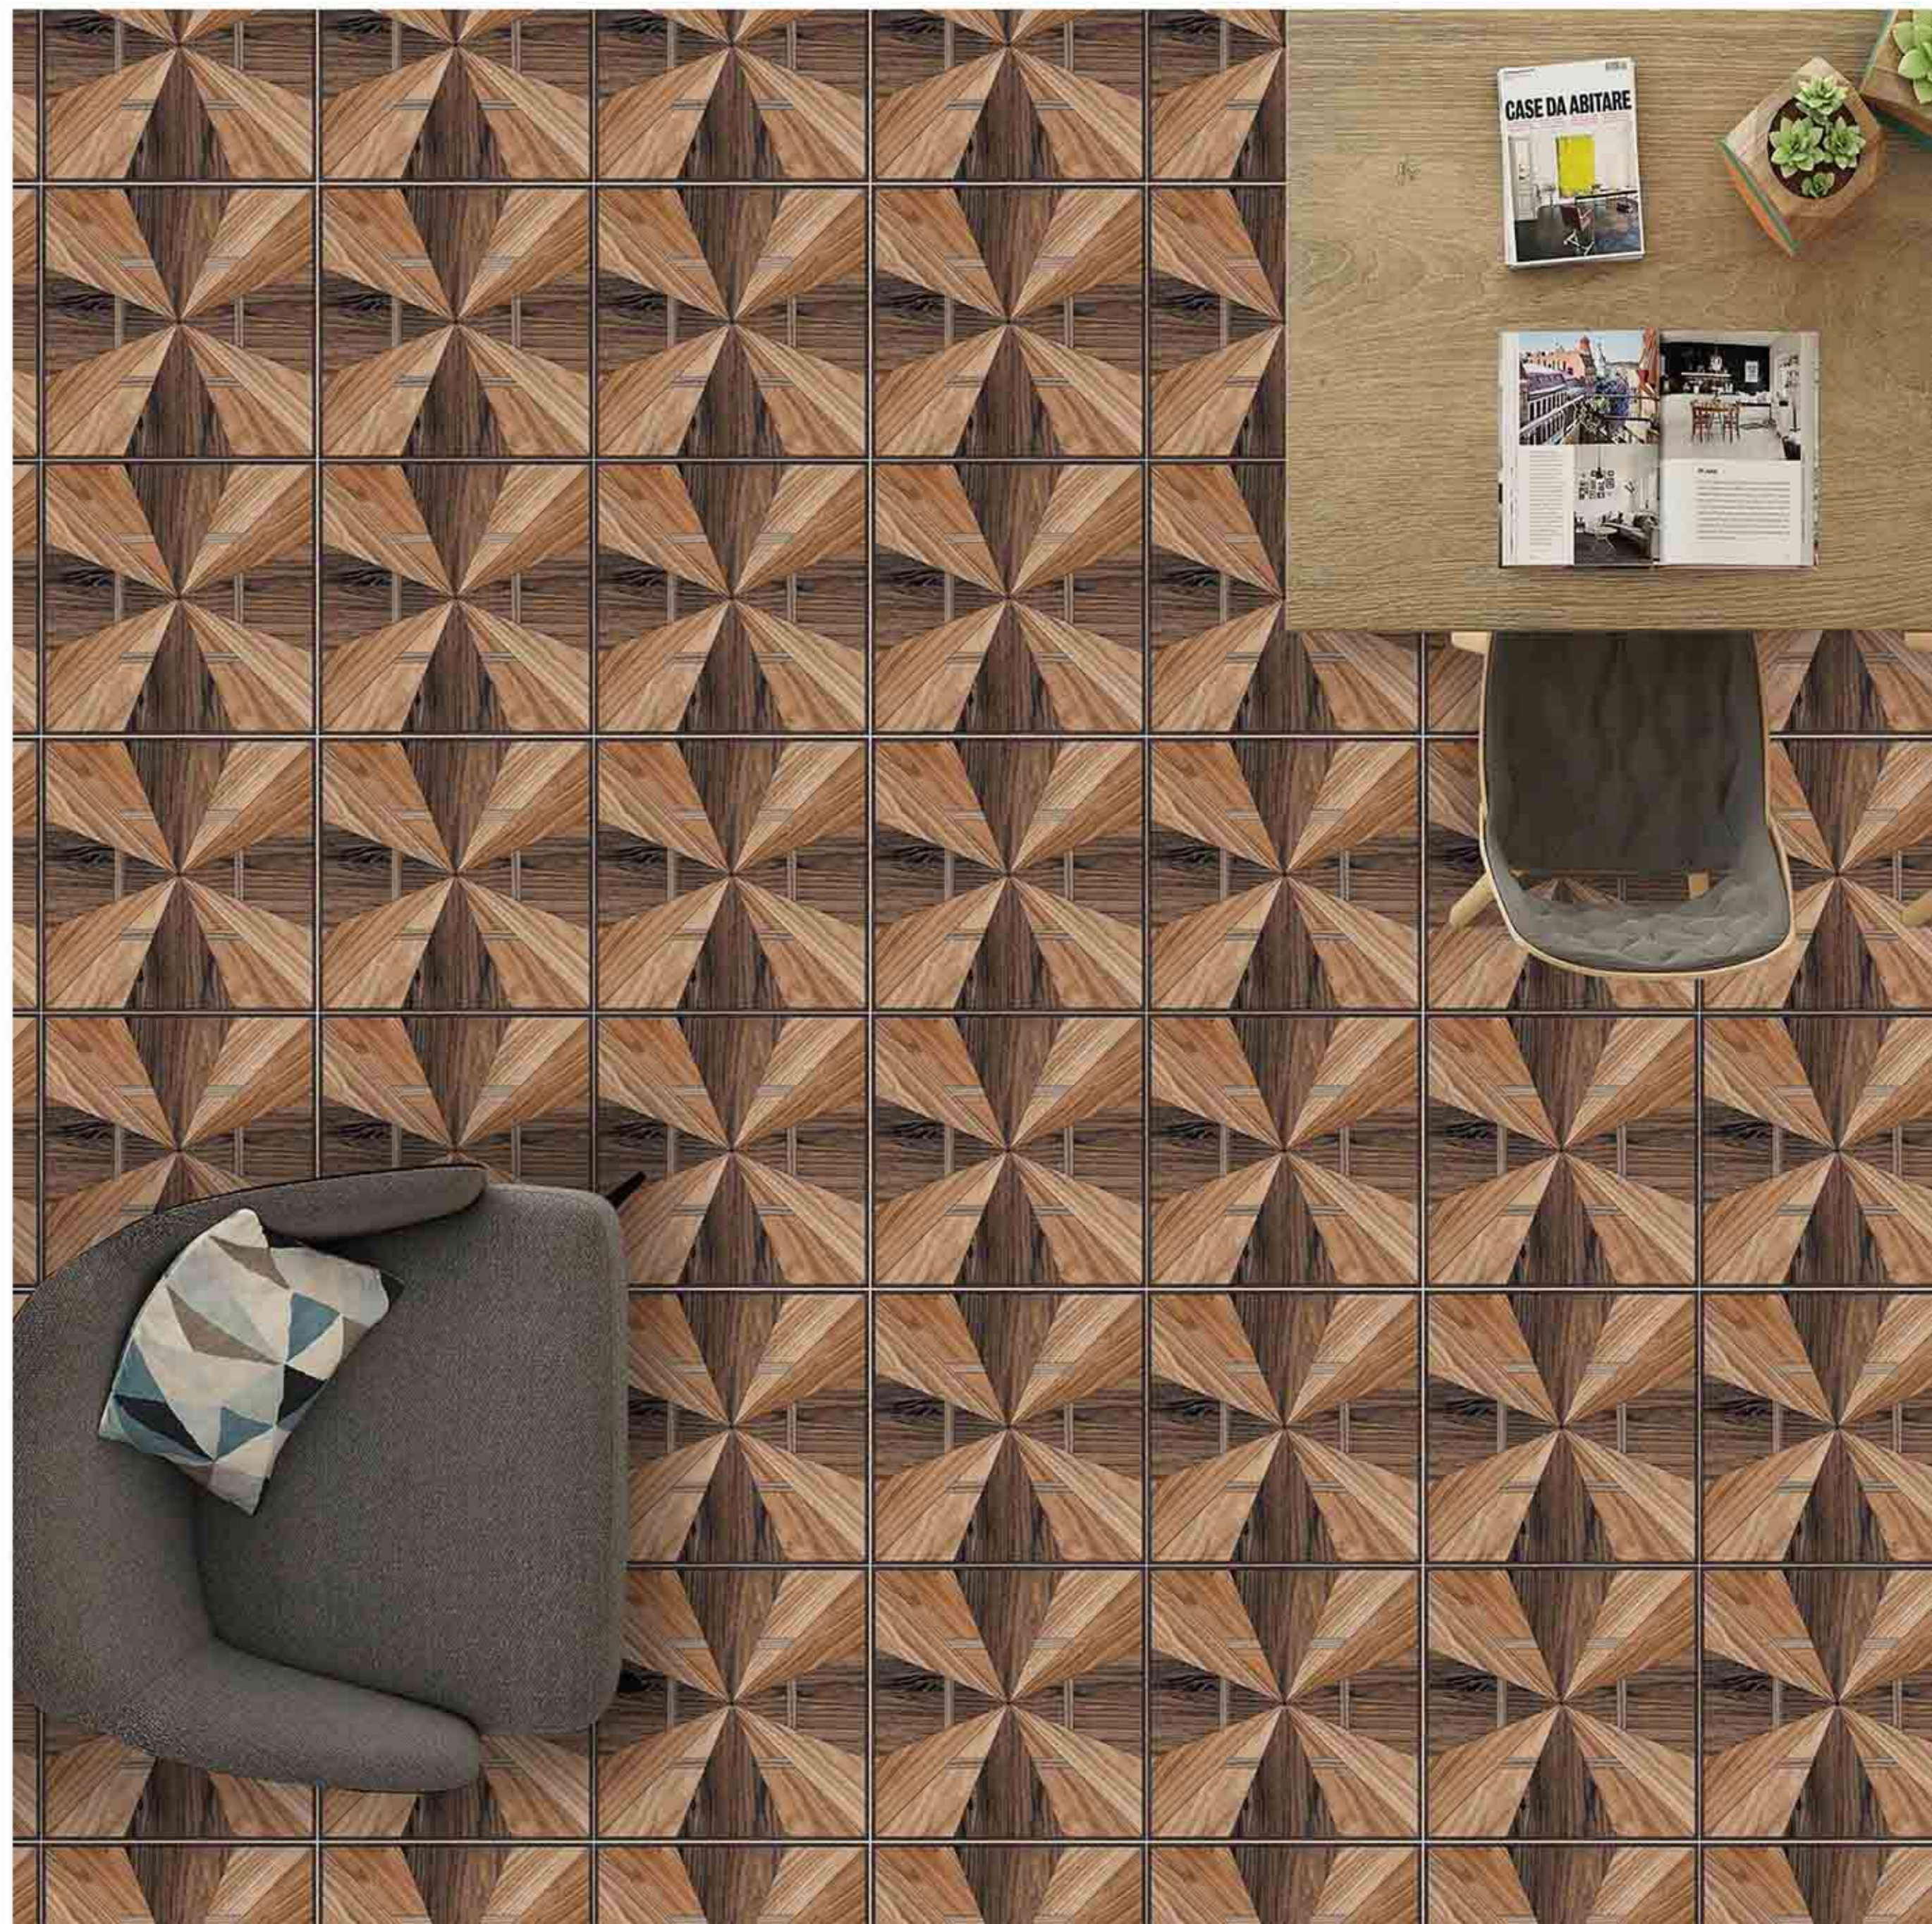

CERAMIC
FLOOR
TILE

60x
60
CM

MATT GALICHA
COLLECTION

9097

Low Water
Absorption

Frost
Resistant

Chemical
Resistant

Stain
Resistance

Zero
Maintenance

Easy to
Clean