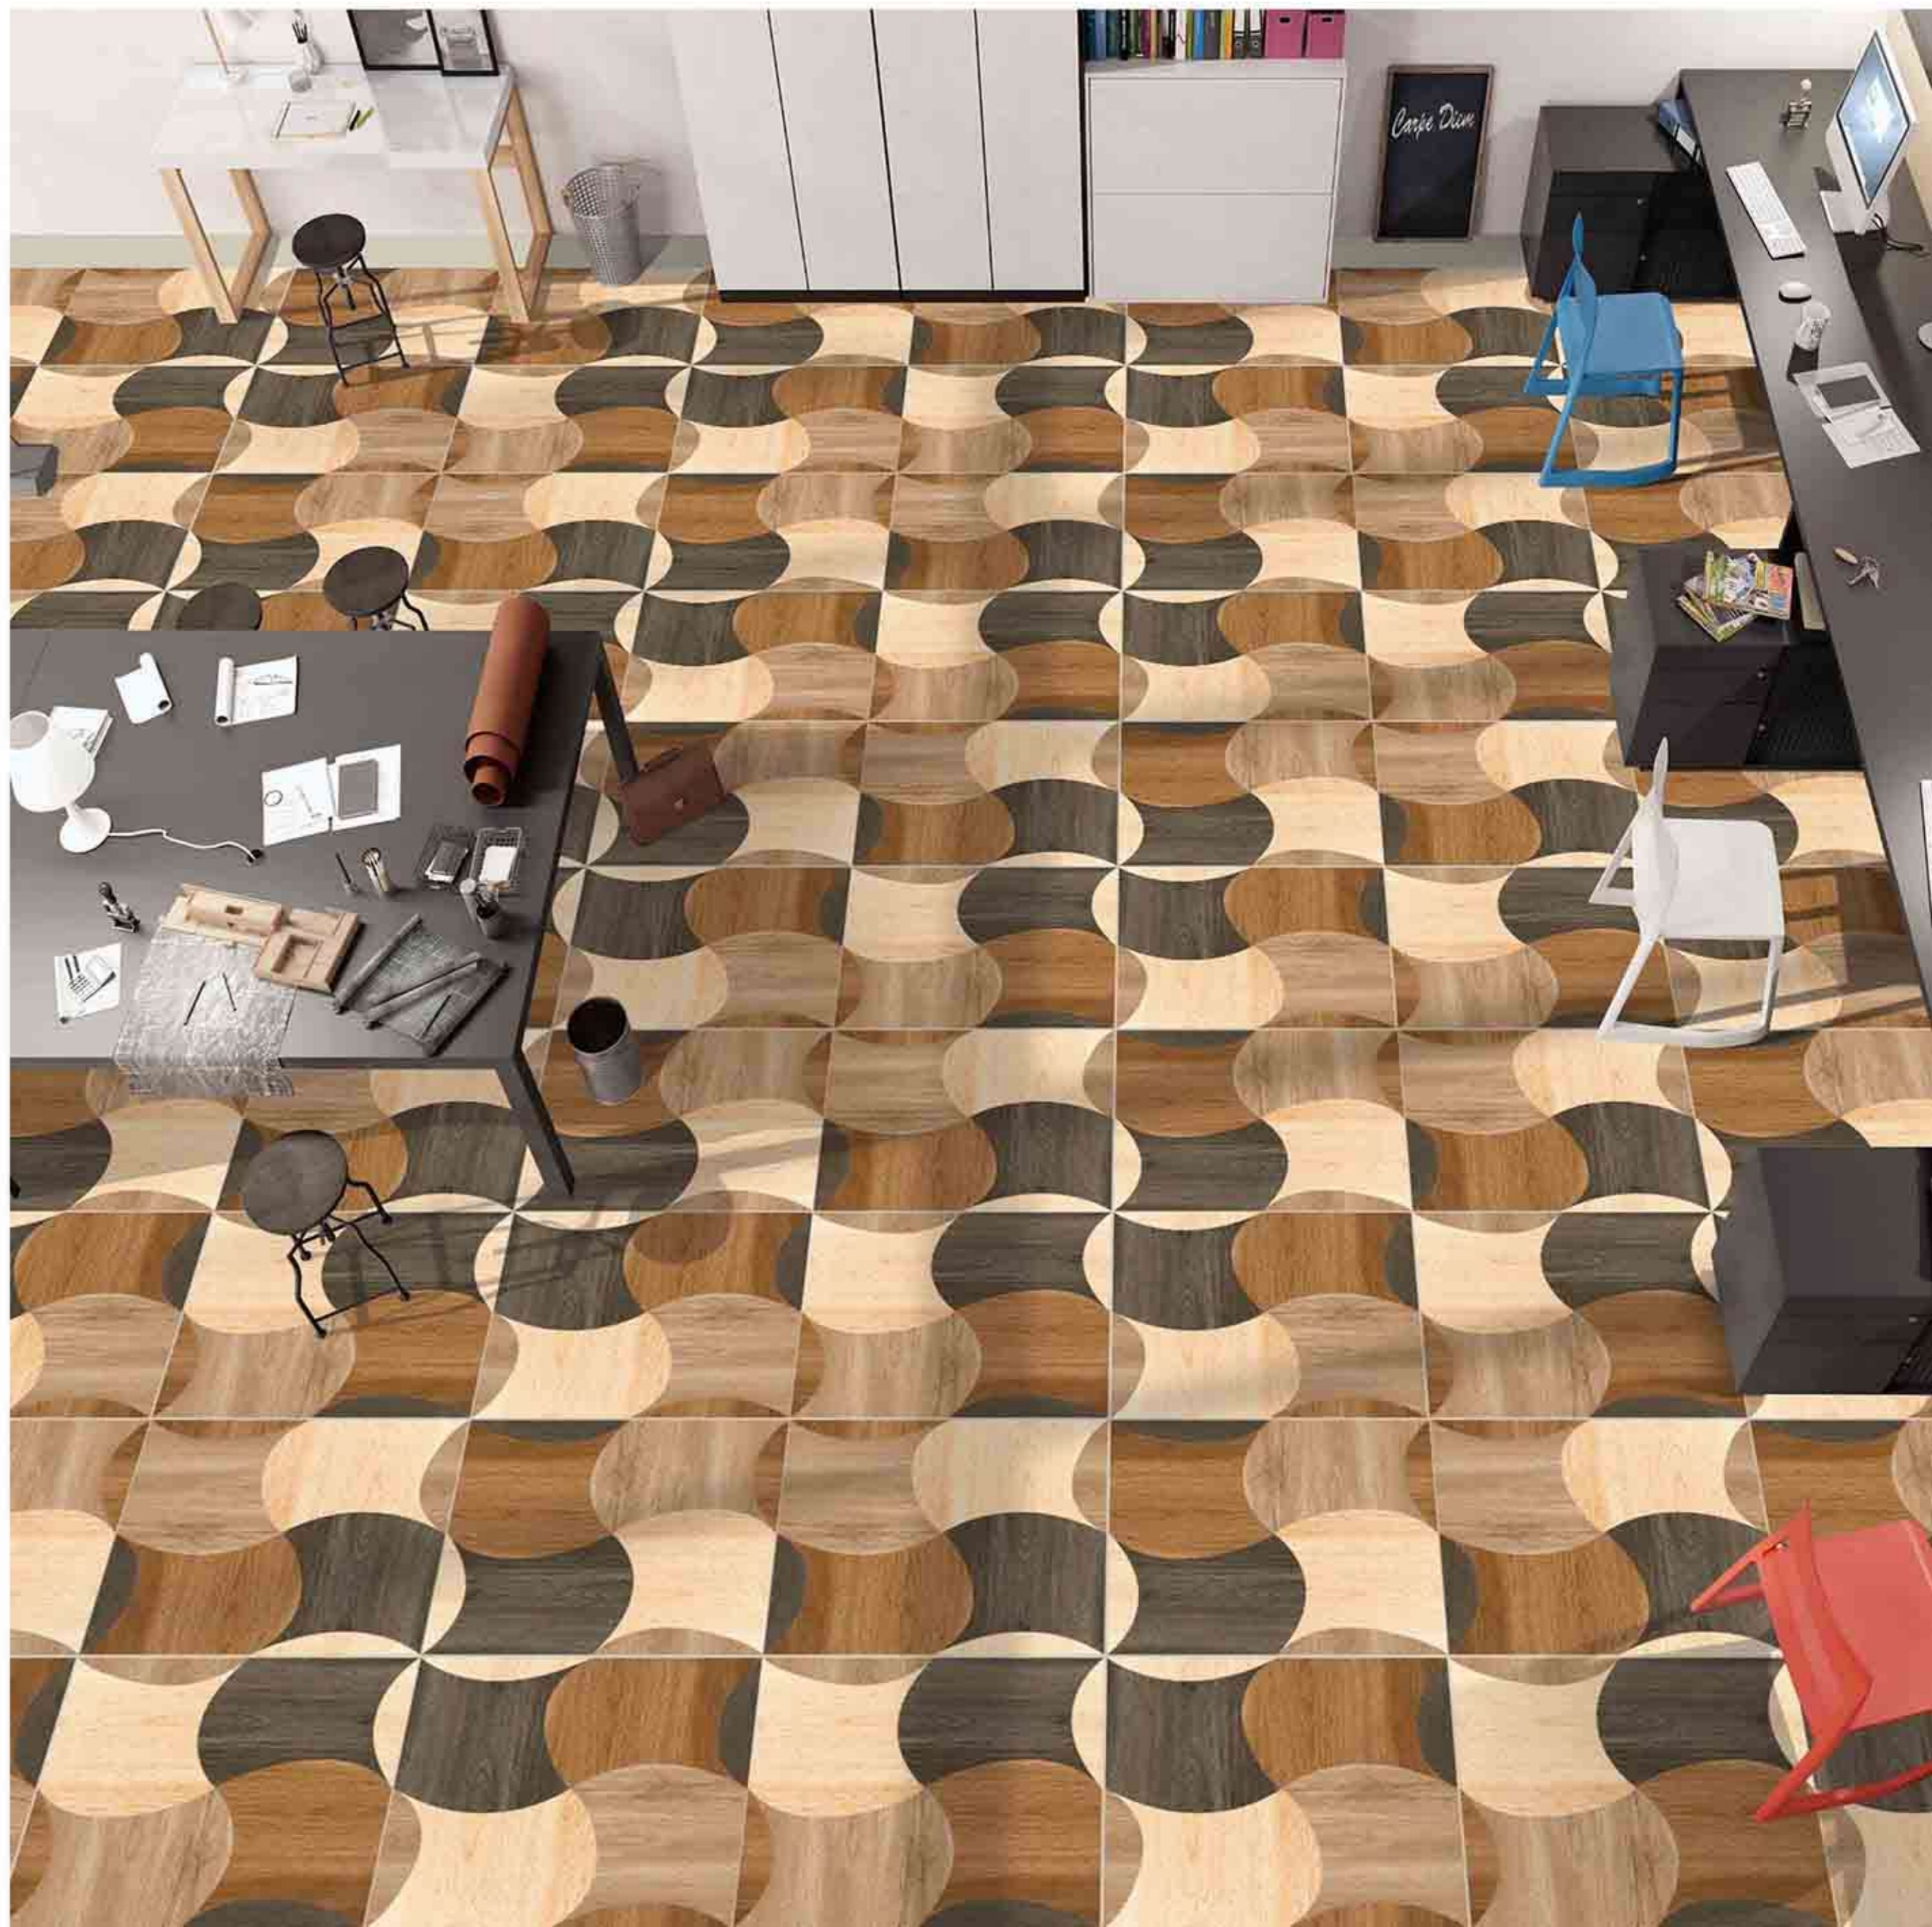

CERAMIC
FLOOR
TILE

60x
60
CM

MATT GALICHA
COLLECTION

9066

Low Water
Absorption

Frost
Resistant

Chemical
Resistant

Stain
Resistance

Zero
Maintenance

Easy to
Clean