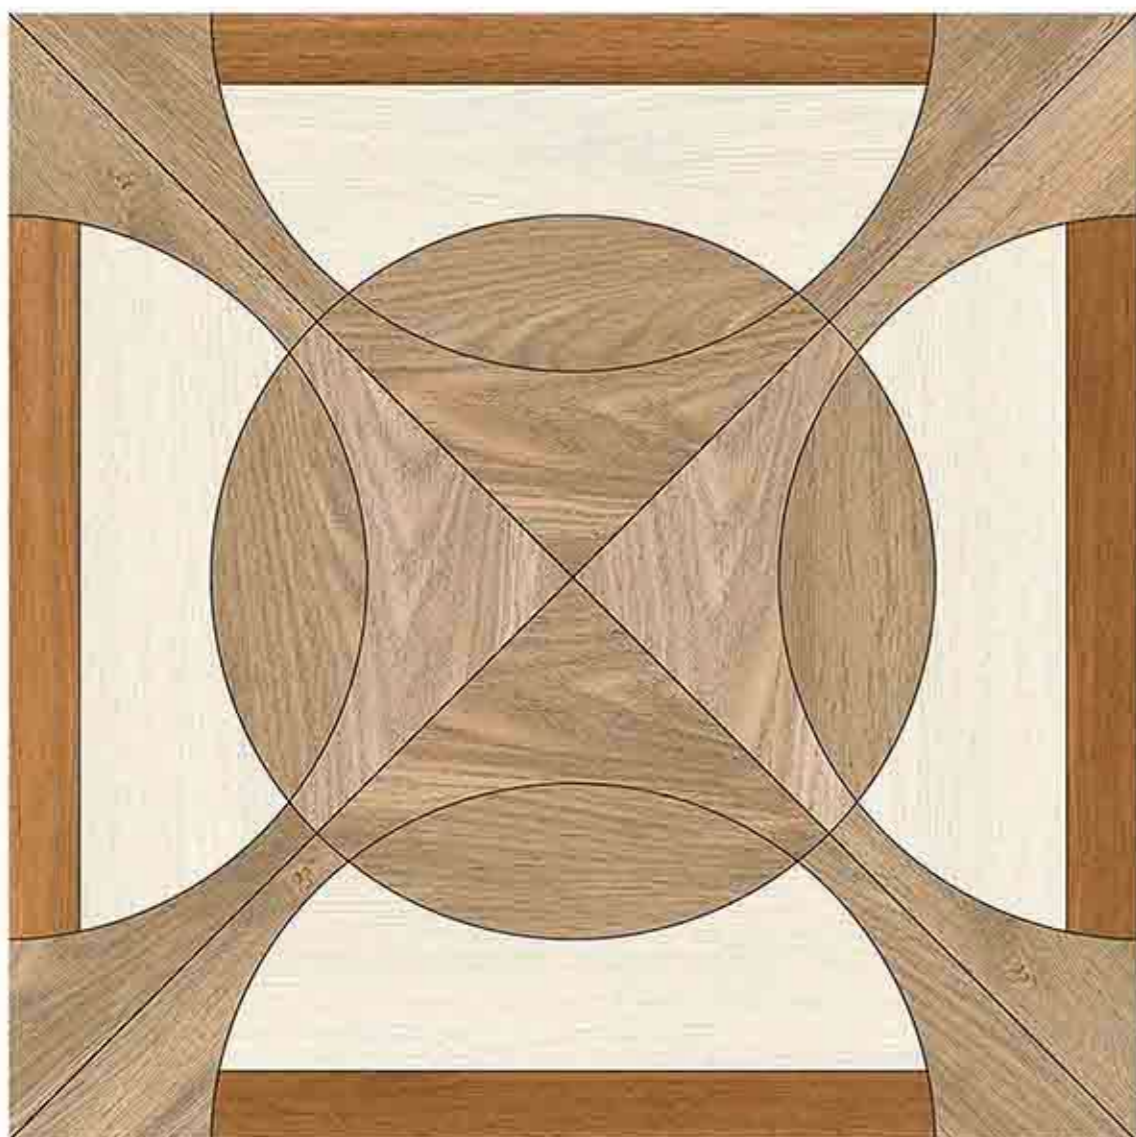

CERAMIC
FLOOR
TILE

60x
60
CM

MATT GALICHA
COLLECTION

9029

Low Water
Absorption

Frost
Resistant

Chemical
Resistant

Stain
Resistance

Zero
Maintenance

Easy to
Clean