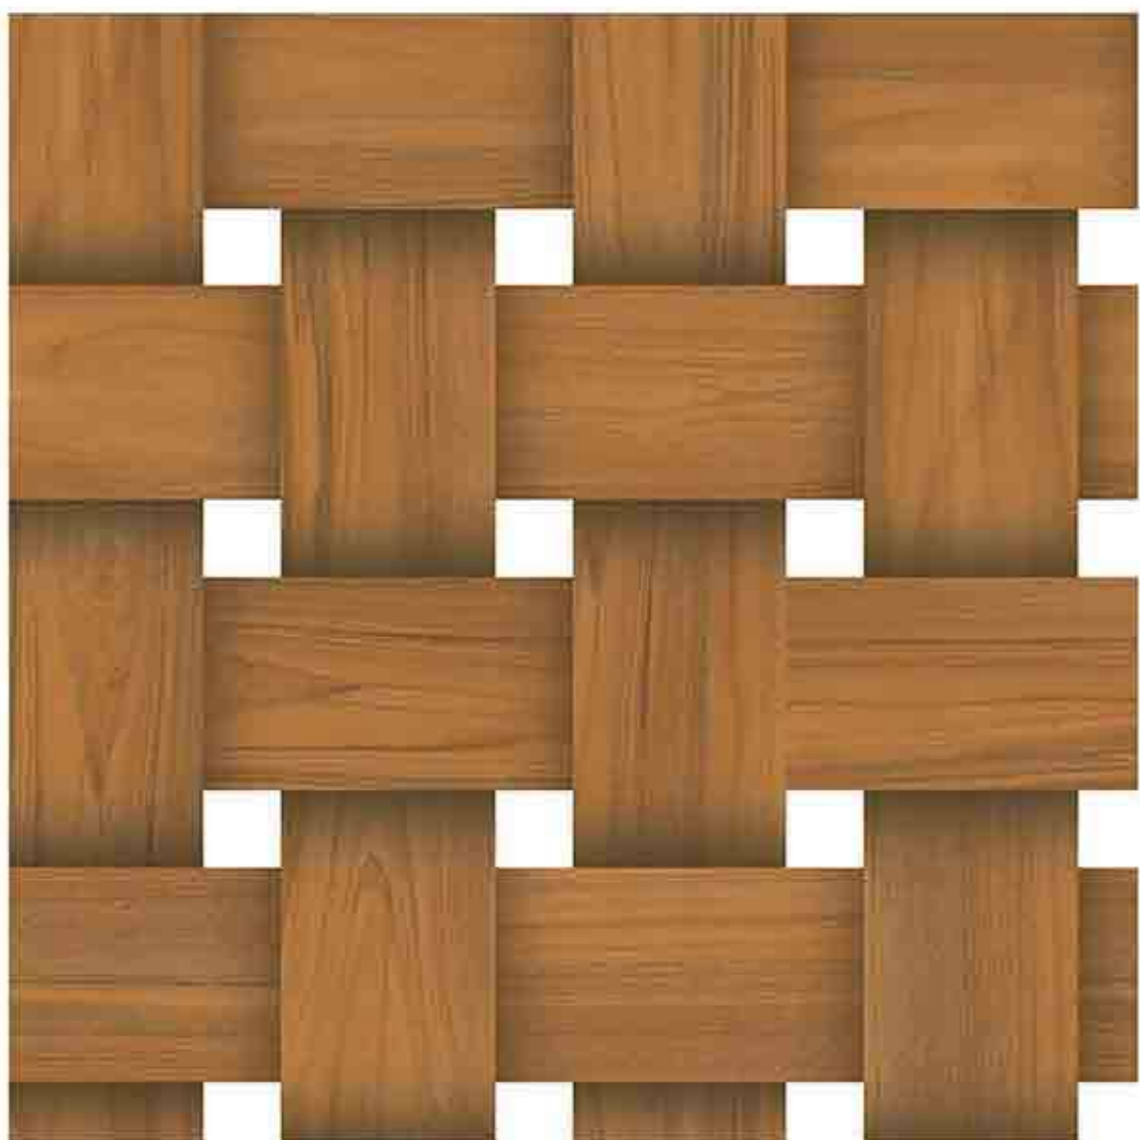

CERAMIC
FLOOR
TILE

60x
60
CM

MATT GALICHA
COLLECTION

9090

Low Water
Absorption

Frost
Resistant

Chemical
Resistant

Stain
Resistance

Zero
Maintenance

Easy to
Clean