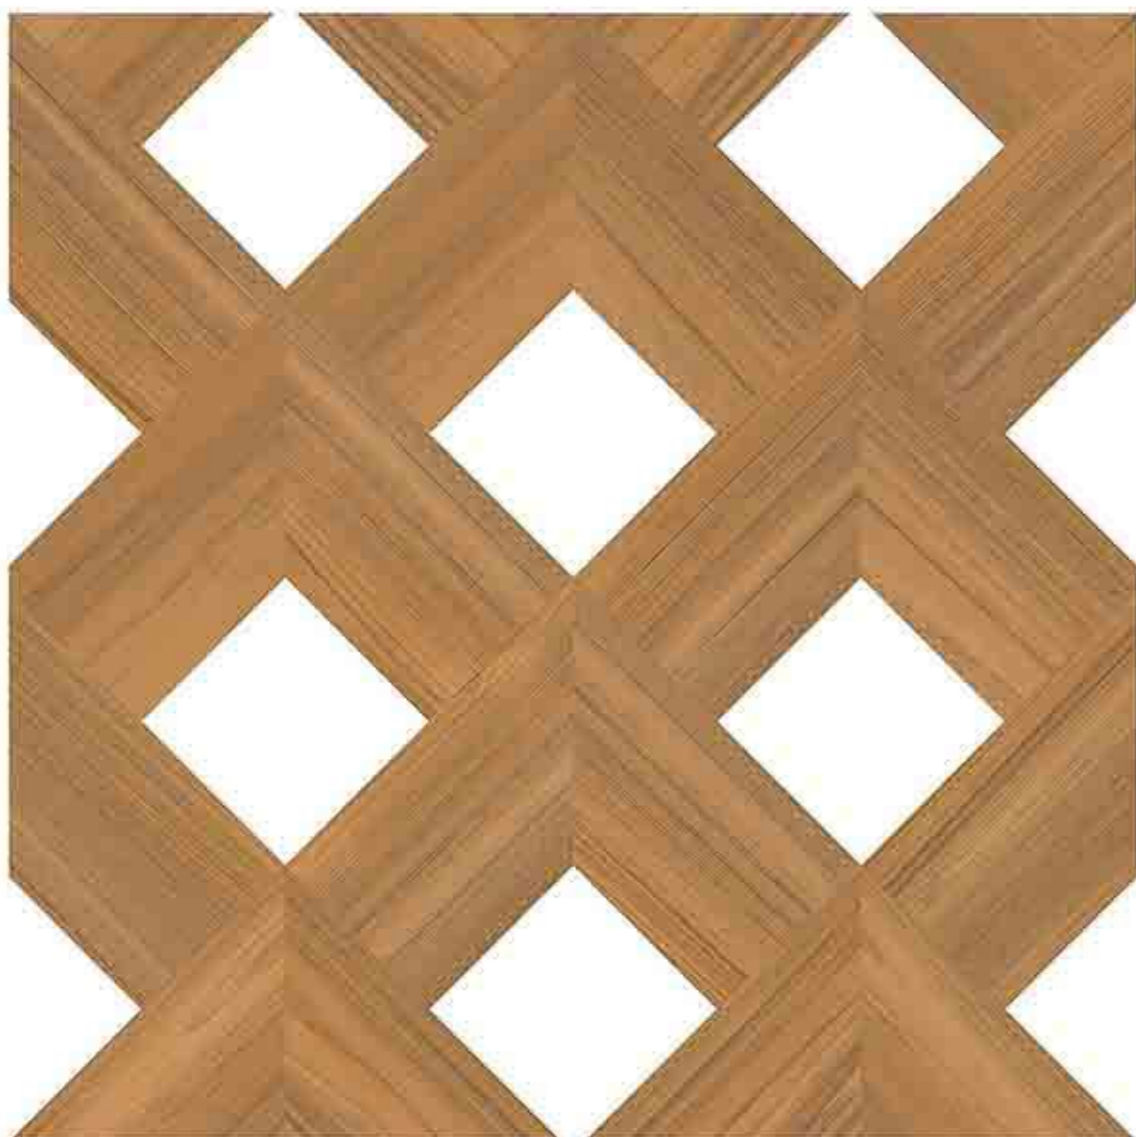

CERAMIC
FLOOR
TILE

60x
60
CM

MATT GALICHA
COLLECTION

9017

Low Water
Absorption

Frost
Resistant

Chemical
Resistant

Stain
Resistance

Zero
Maintenance

Easy to
Clean