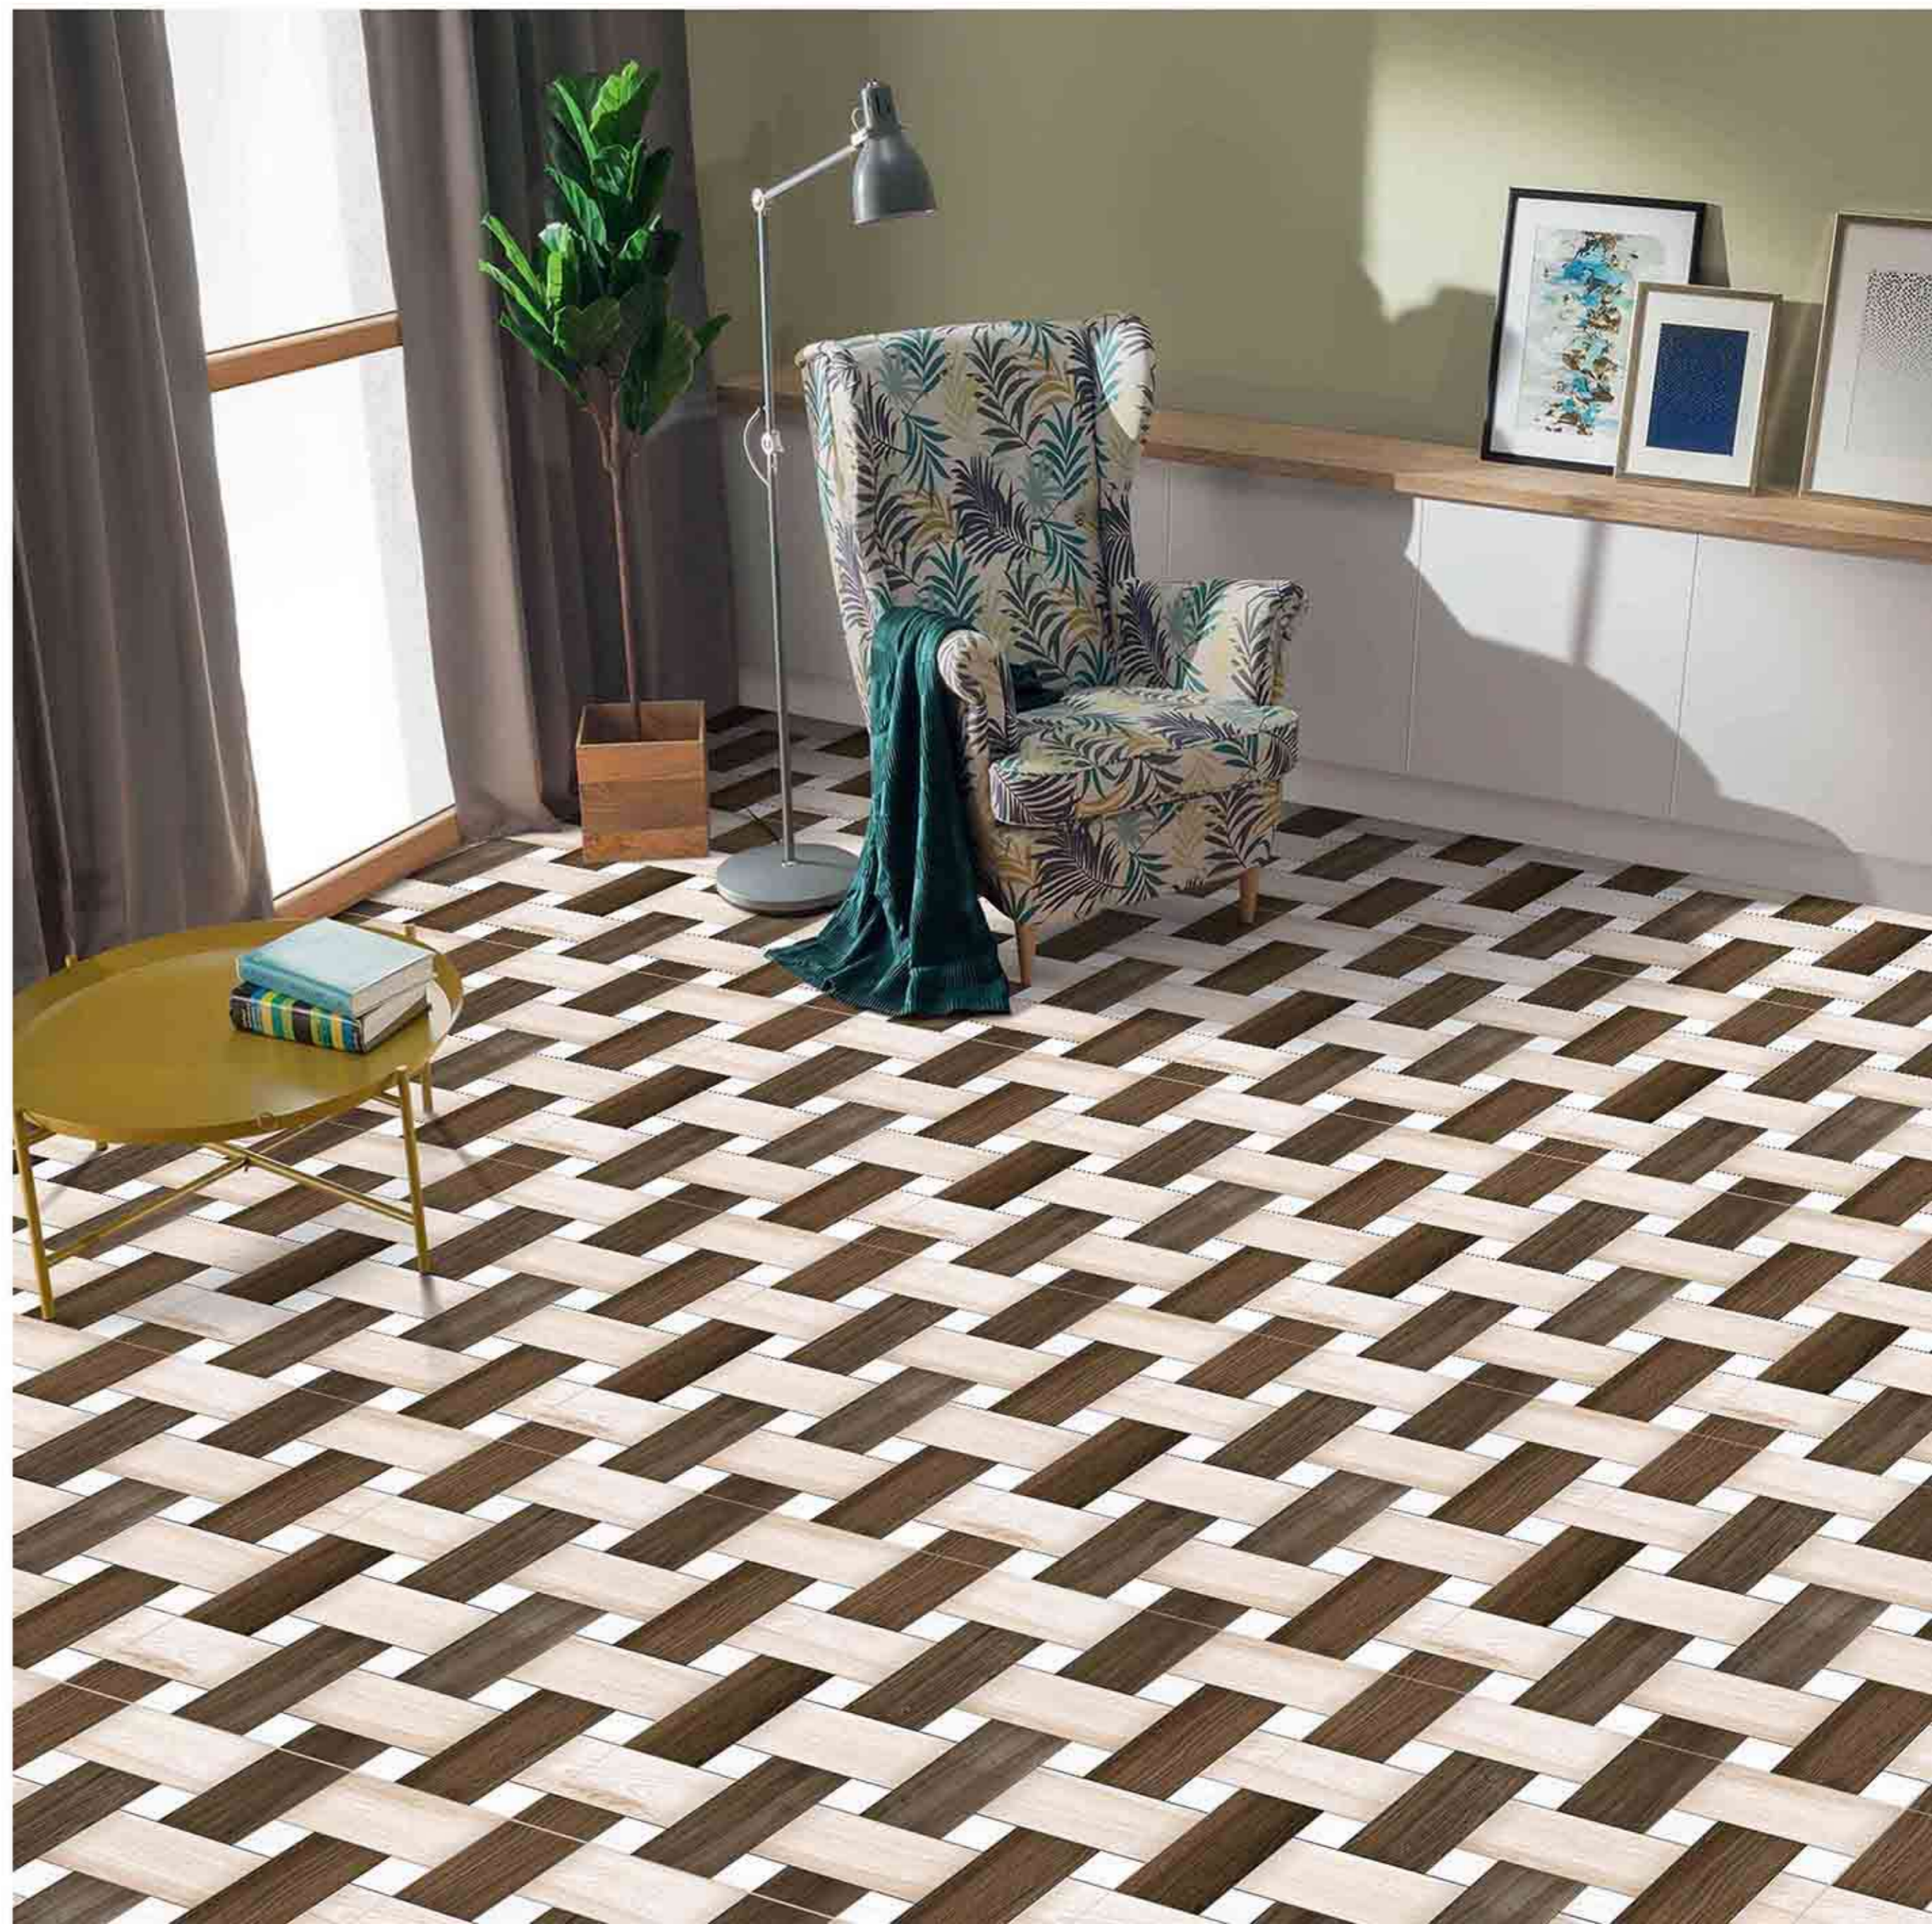

Frost
Resistant

Chemical
Resistant

Stain
Resistance

Zero
Maintenance

Easy to
Clean

CERAMIC
FLOOR
TILE

60x
60
CM

MATT GALICHA
COLLECTION