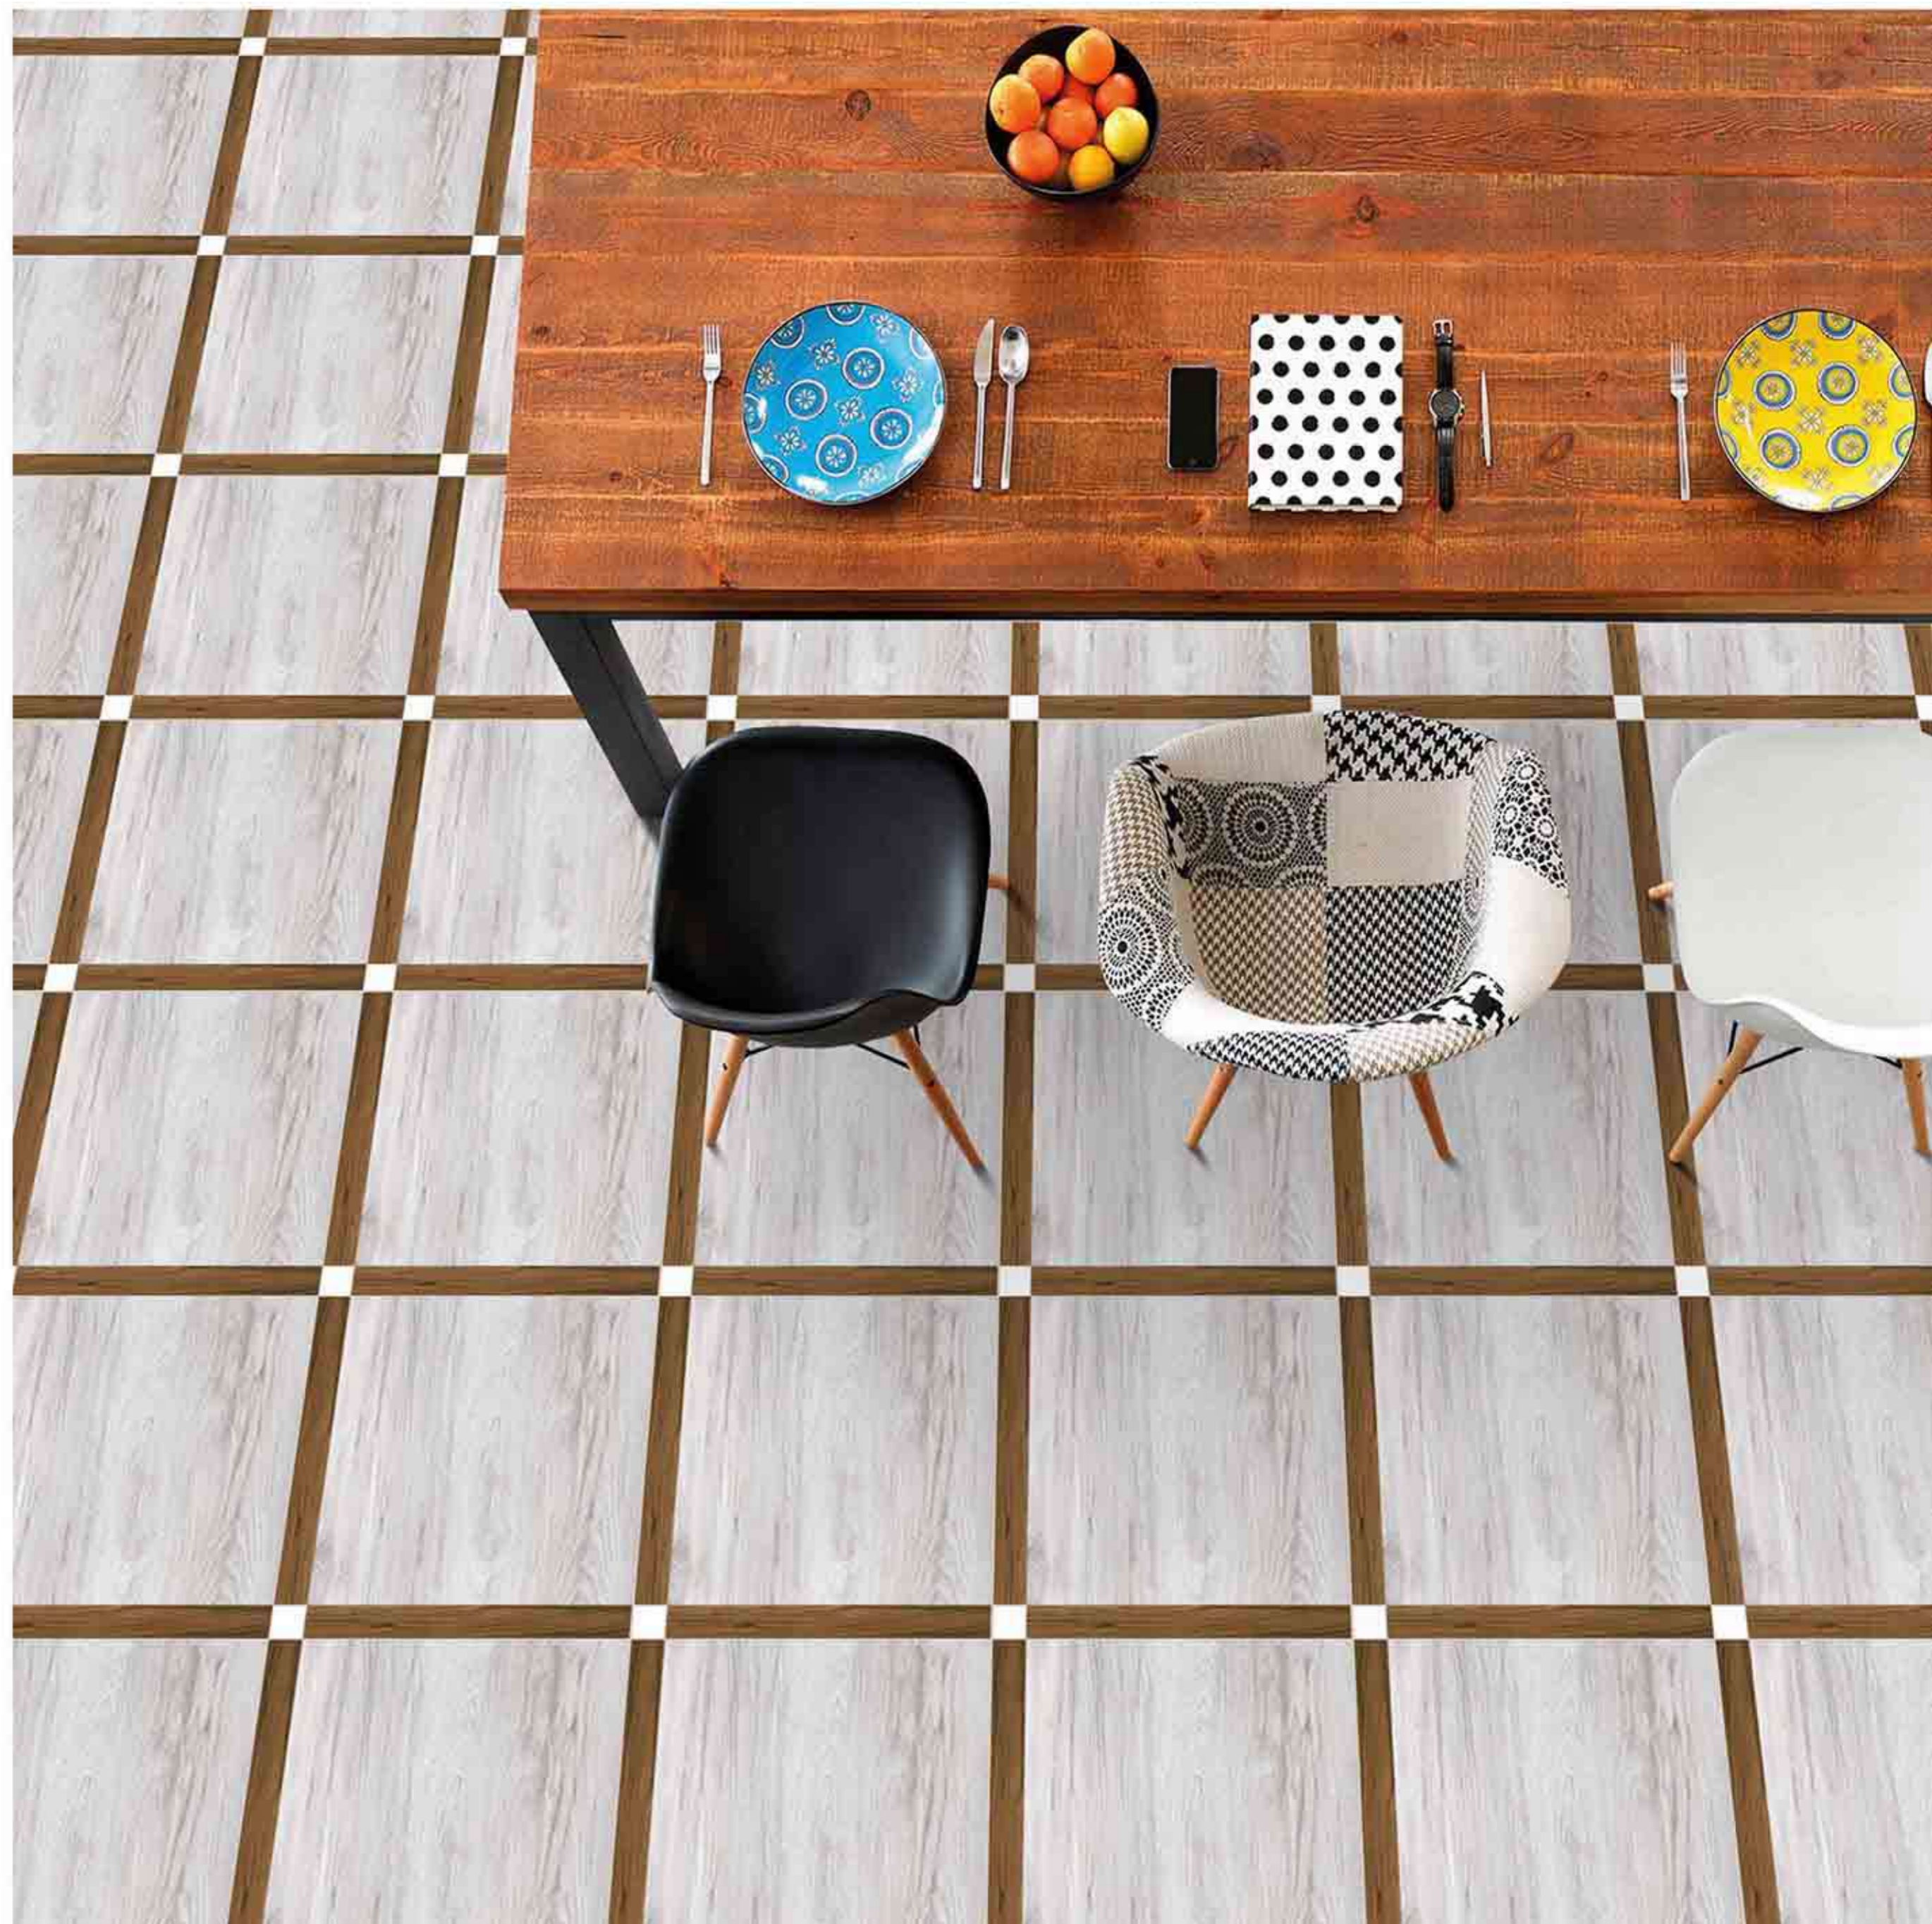

CERAMIC
FLOOR
TILE

60x
60
CM

MATT GALICHA
COLLECTION

9057

Low Water
Absorption

Frost
Resistant

Chemical
Resistant

Stain
Resistance

Zero
Maintenance

Easy to
Clean