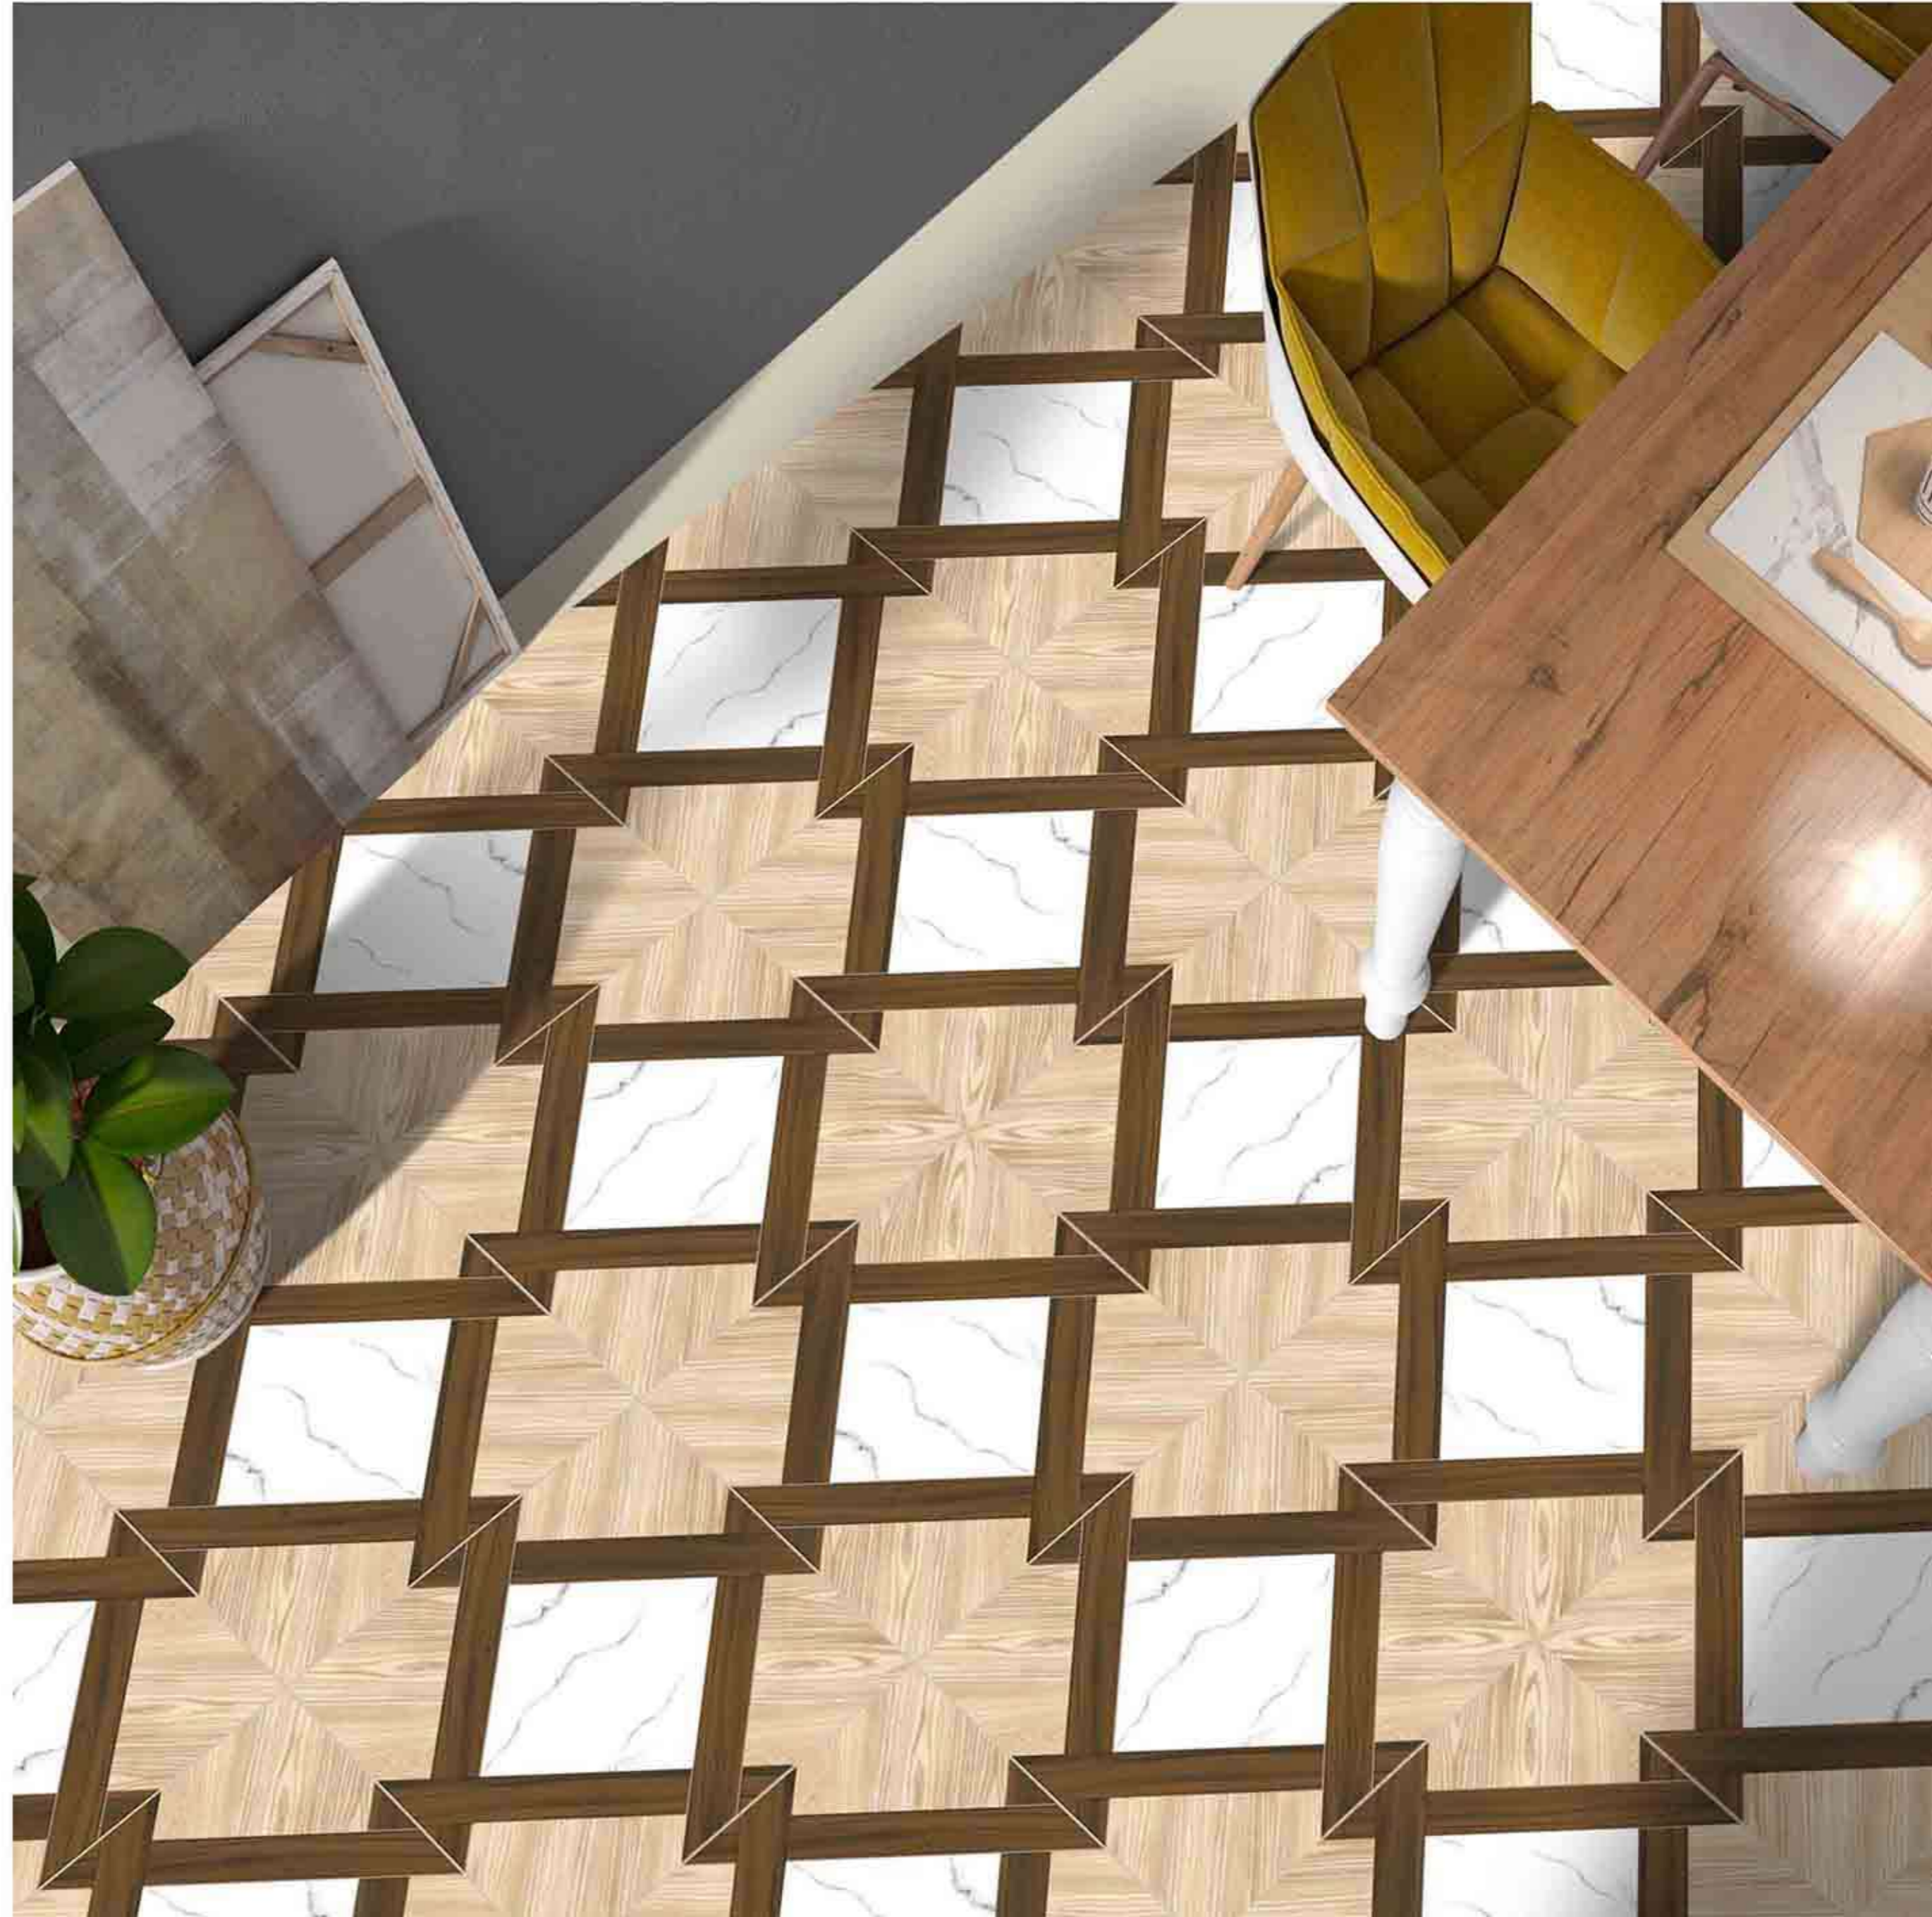

CERAMIC
FLOOR
TILE

60x
60
CM

MATT GALICHA
COLLECTION

9006

Low Water
Absorption

Frost
Resistant

Chemical
Resistant

Stain
Resistance

Zero
Maintenance

Easy to
Clean