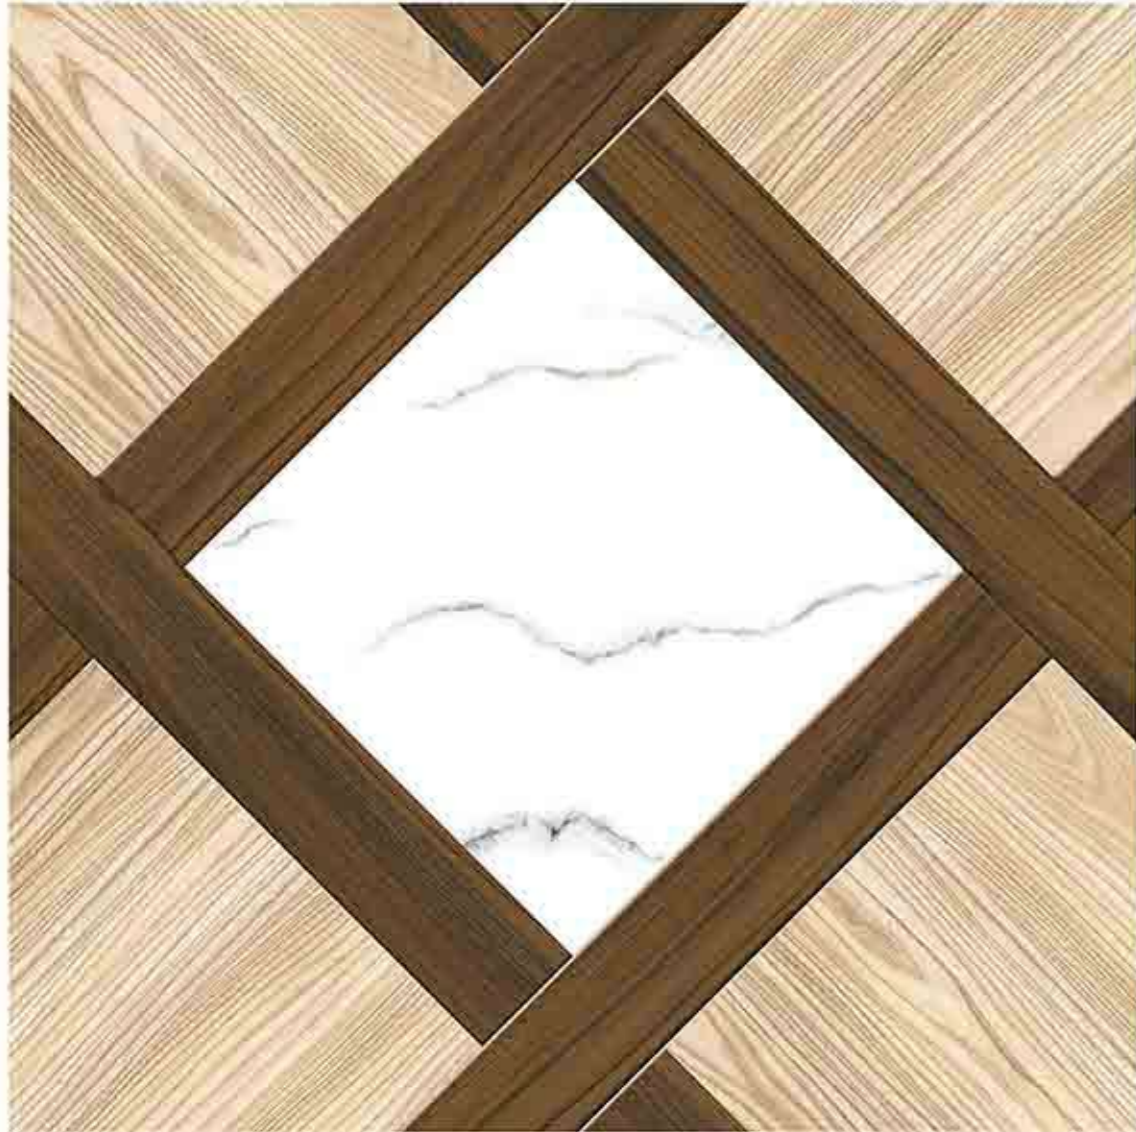

CERAMIC
FLOOR
TILE

60x
60
CM

MATT GALICHA
COLLECTION

9006

Low Water
Absorption

Frost
Resistant

Chemical
Resistant

Stain
Resistance

Zero
Maintenance

Easy to
Clean