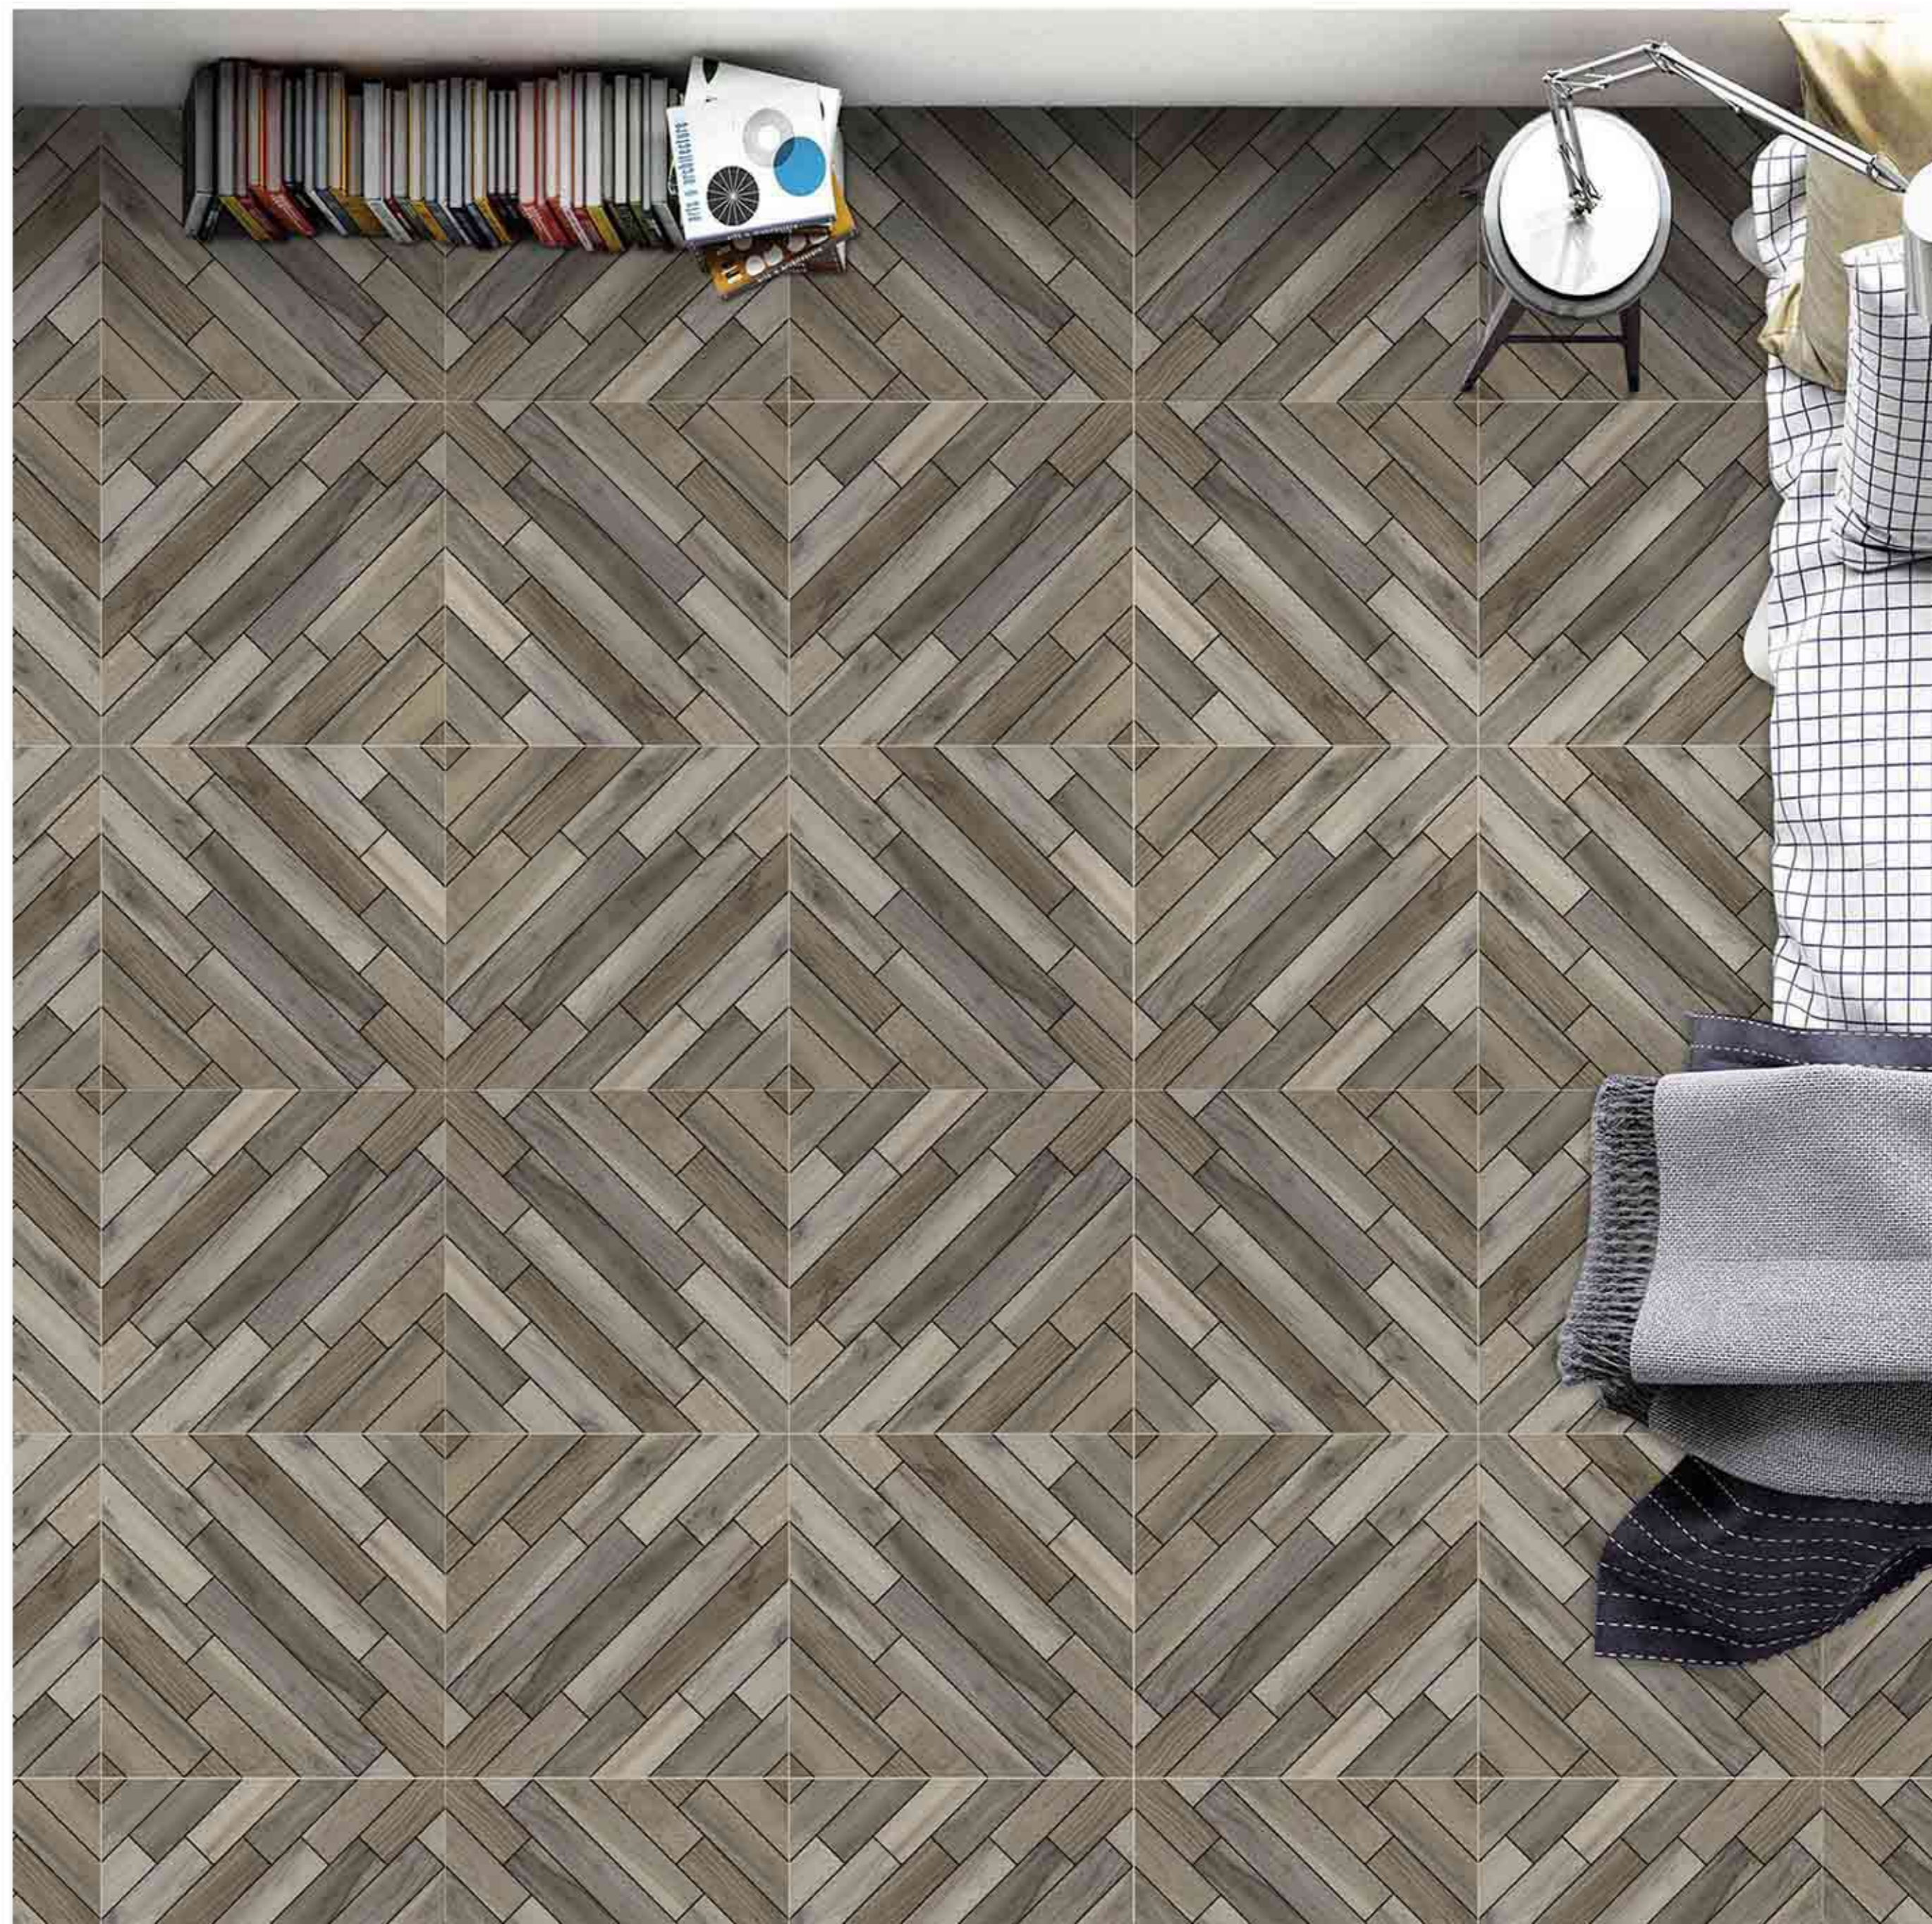

CERAMIC
FLOOR
TILE

60x
60
CM

MATT GALICHA
COLLECTION

9061

Low Water
Absorption

Frost
Resistant

Chemical
Resistant

Stain
Resistance

Zero
Maintenance

Easy to
Clean