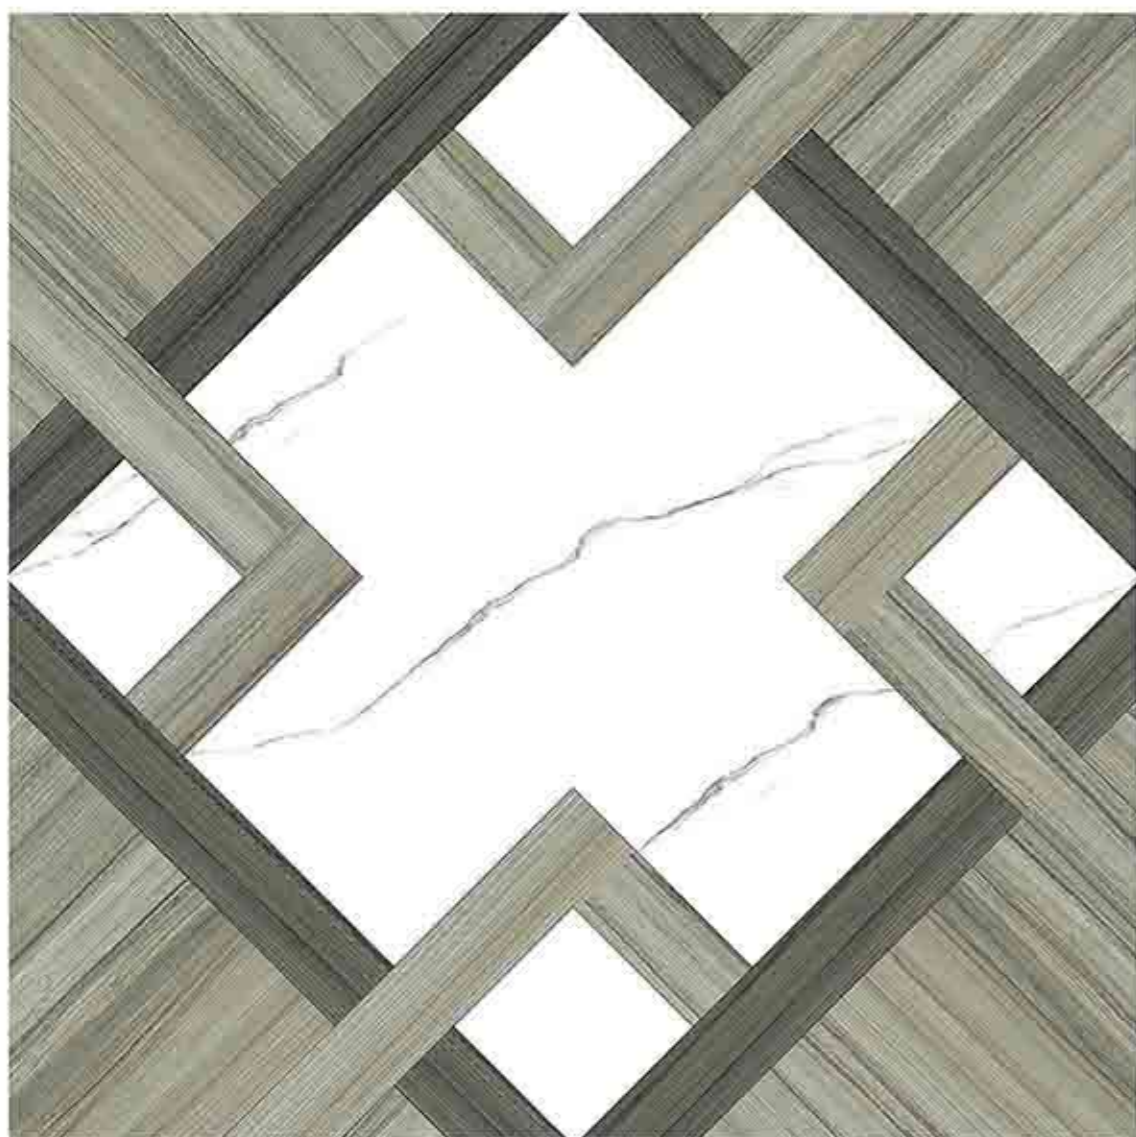

Stain
Resistance

Zero
Maintenance

Easy to
Clean

CERAMIC
FLOOR
TILE

60x
60
CM

MATT GALICHA
COLLECTION

9011

Low Water
Absorption