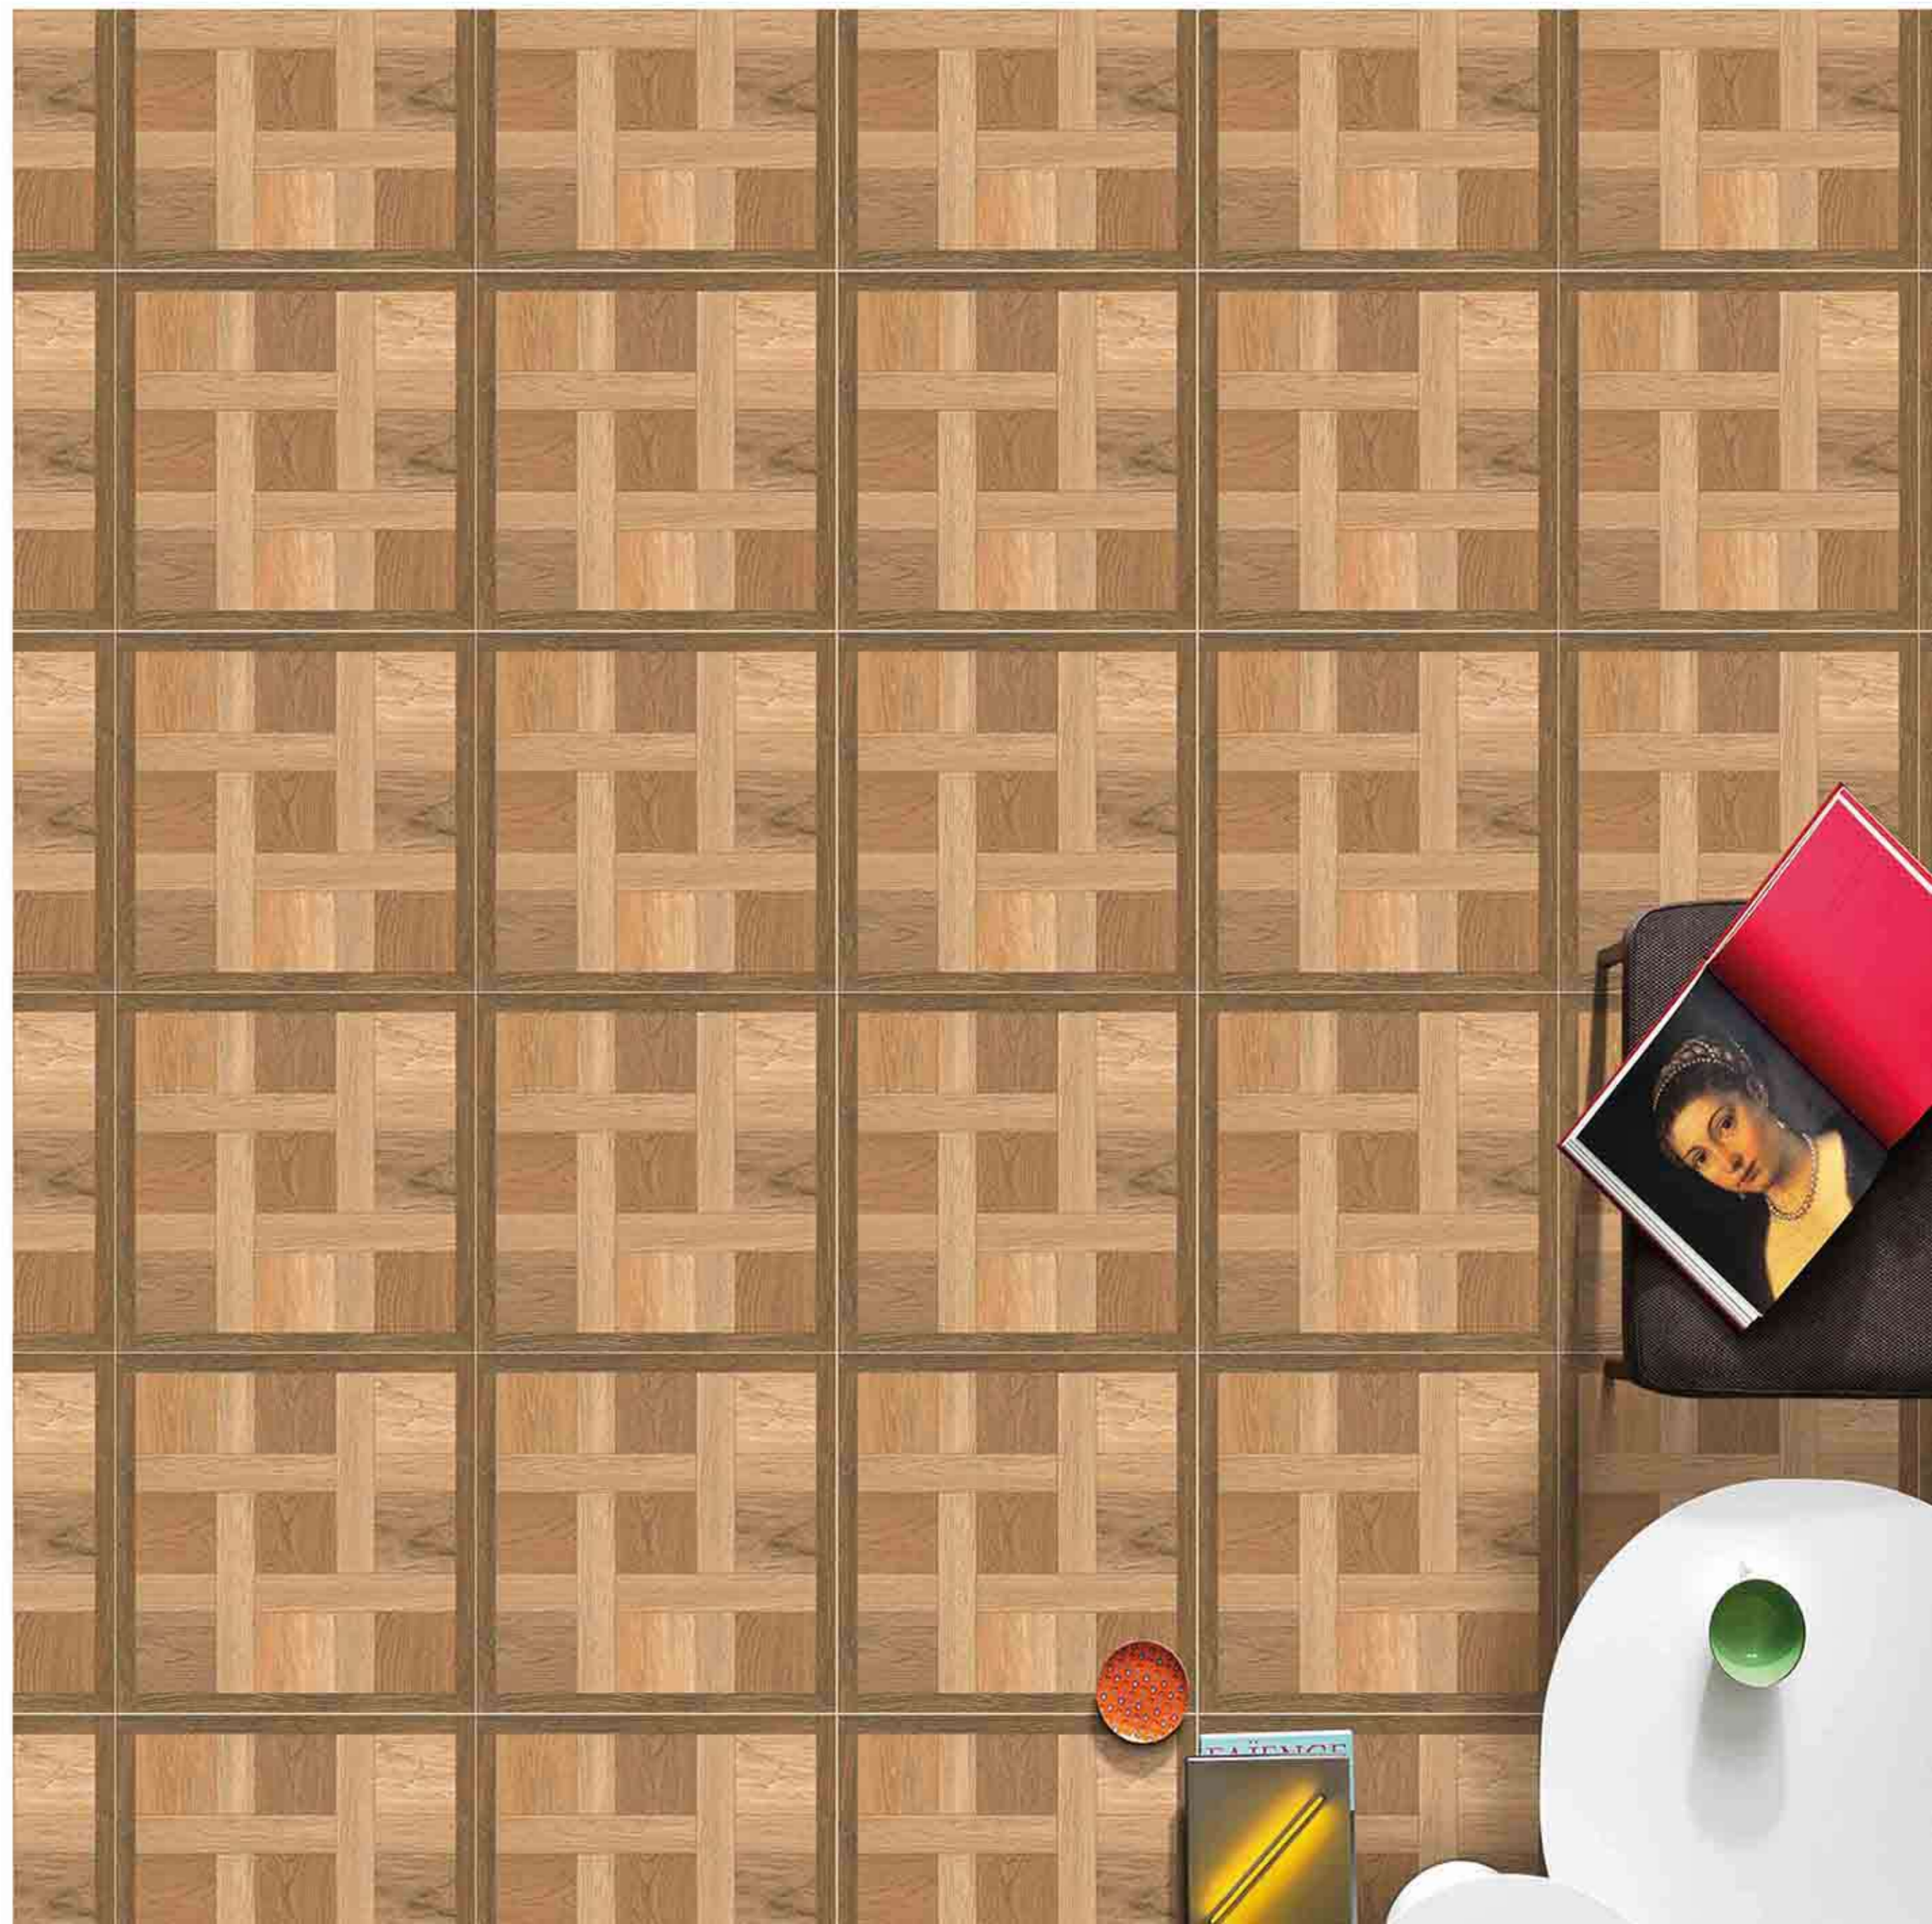

9016

Low Water
Absorption

Frost
Resistant

Chemical
Resistant

Stain
Resistance

Zero
Maintenance

Easy to
Clean

CERAMIC
FLOOR
TILE