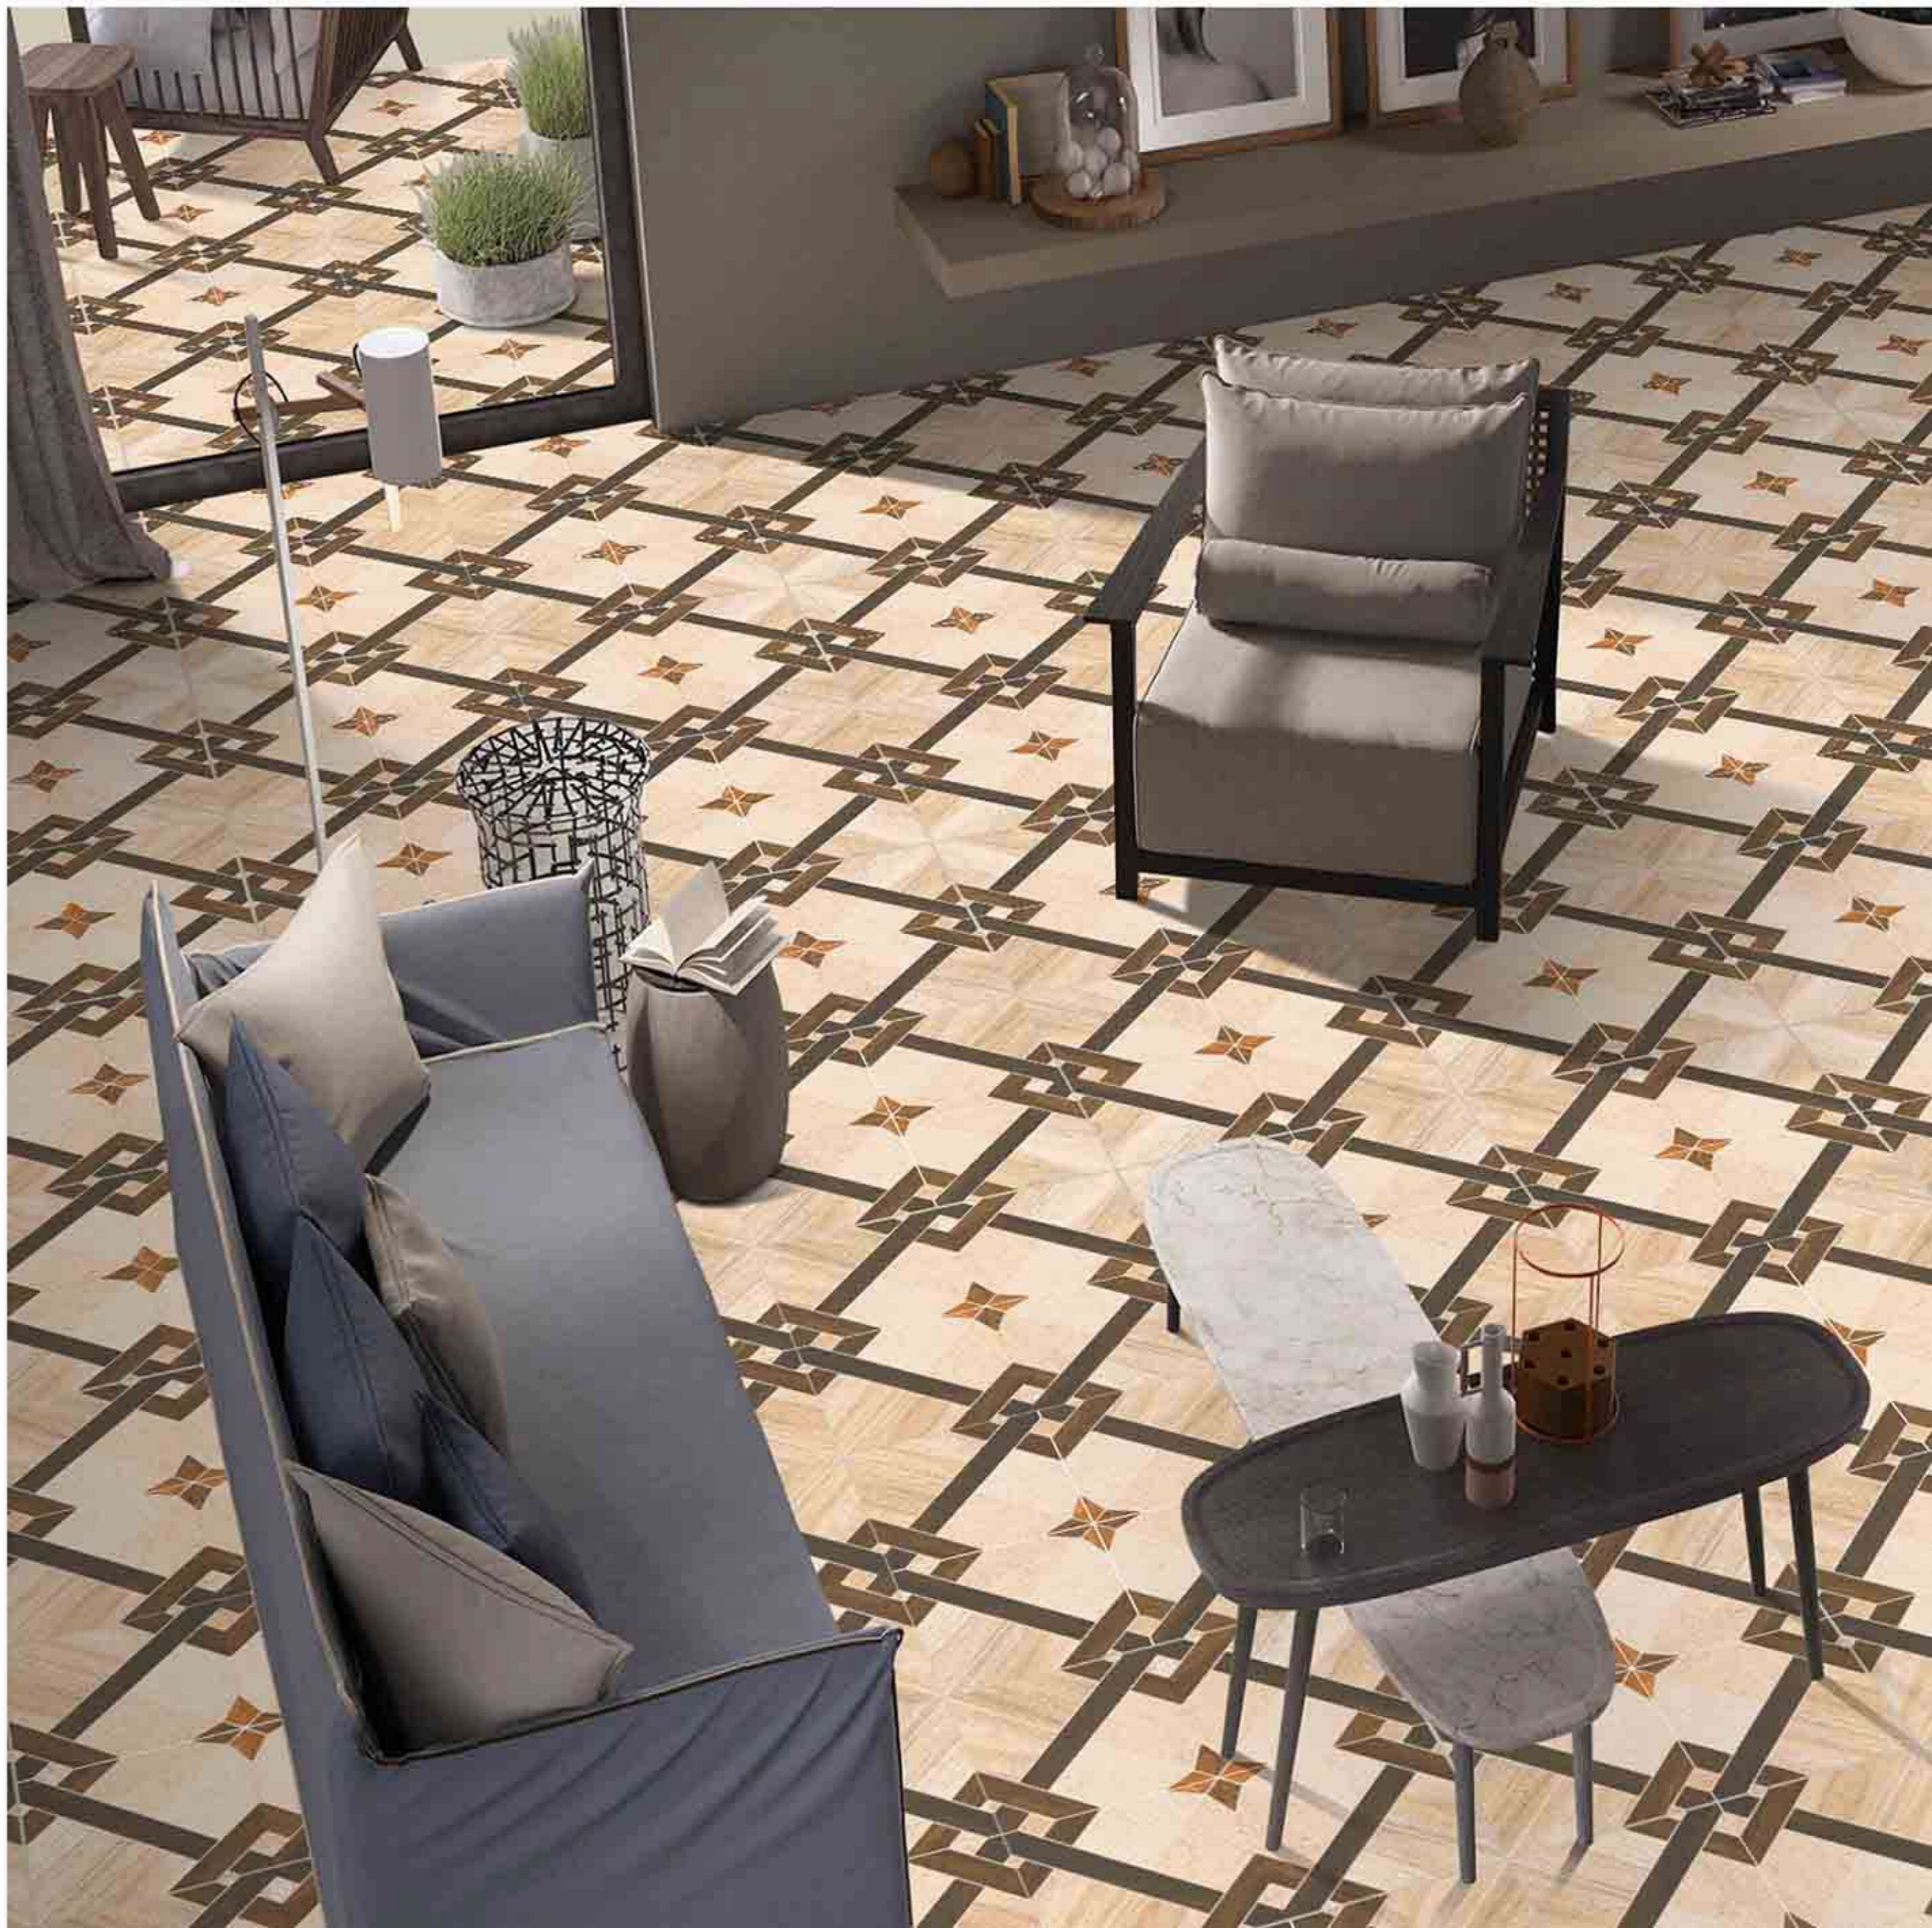

CERAMIC
FLOOR
TILE

60x
60
CM

MATT GALICHA
COLLECTION

9014

Low Water
Absorption

Frost
Resistant

Chemical
Resistant

Stain
Resistance

Zero
Maintenance

Easy to
Clean