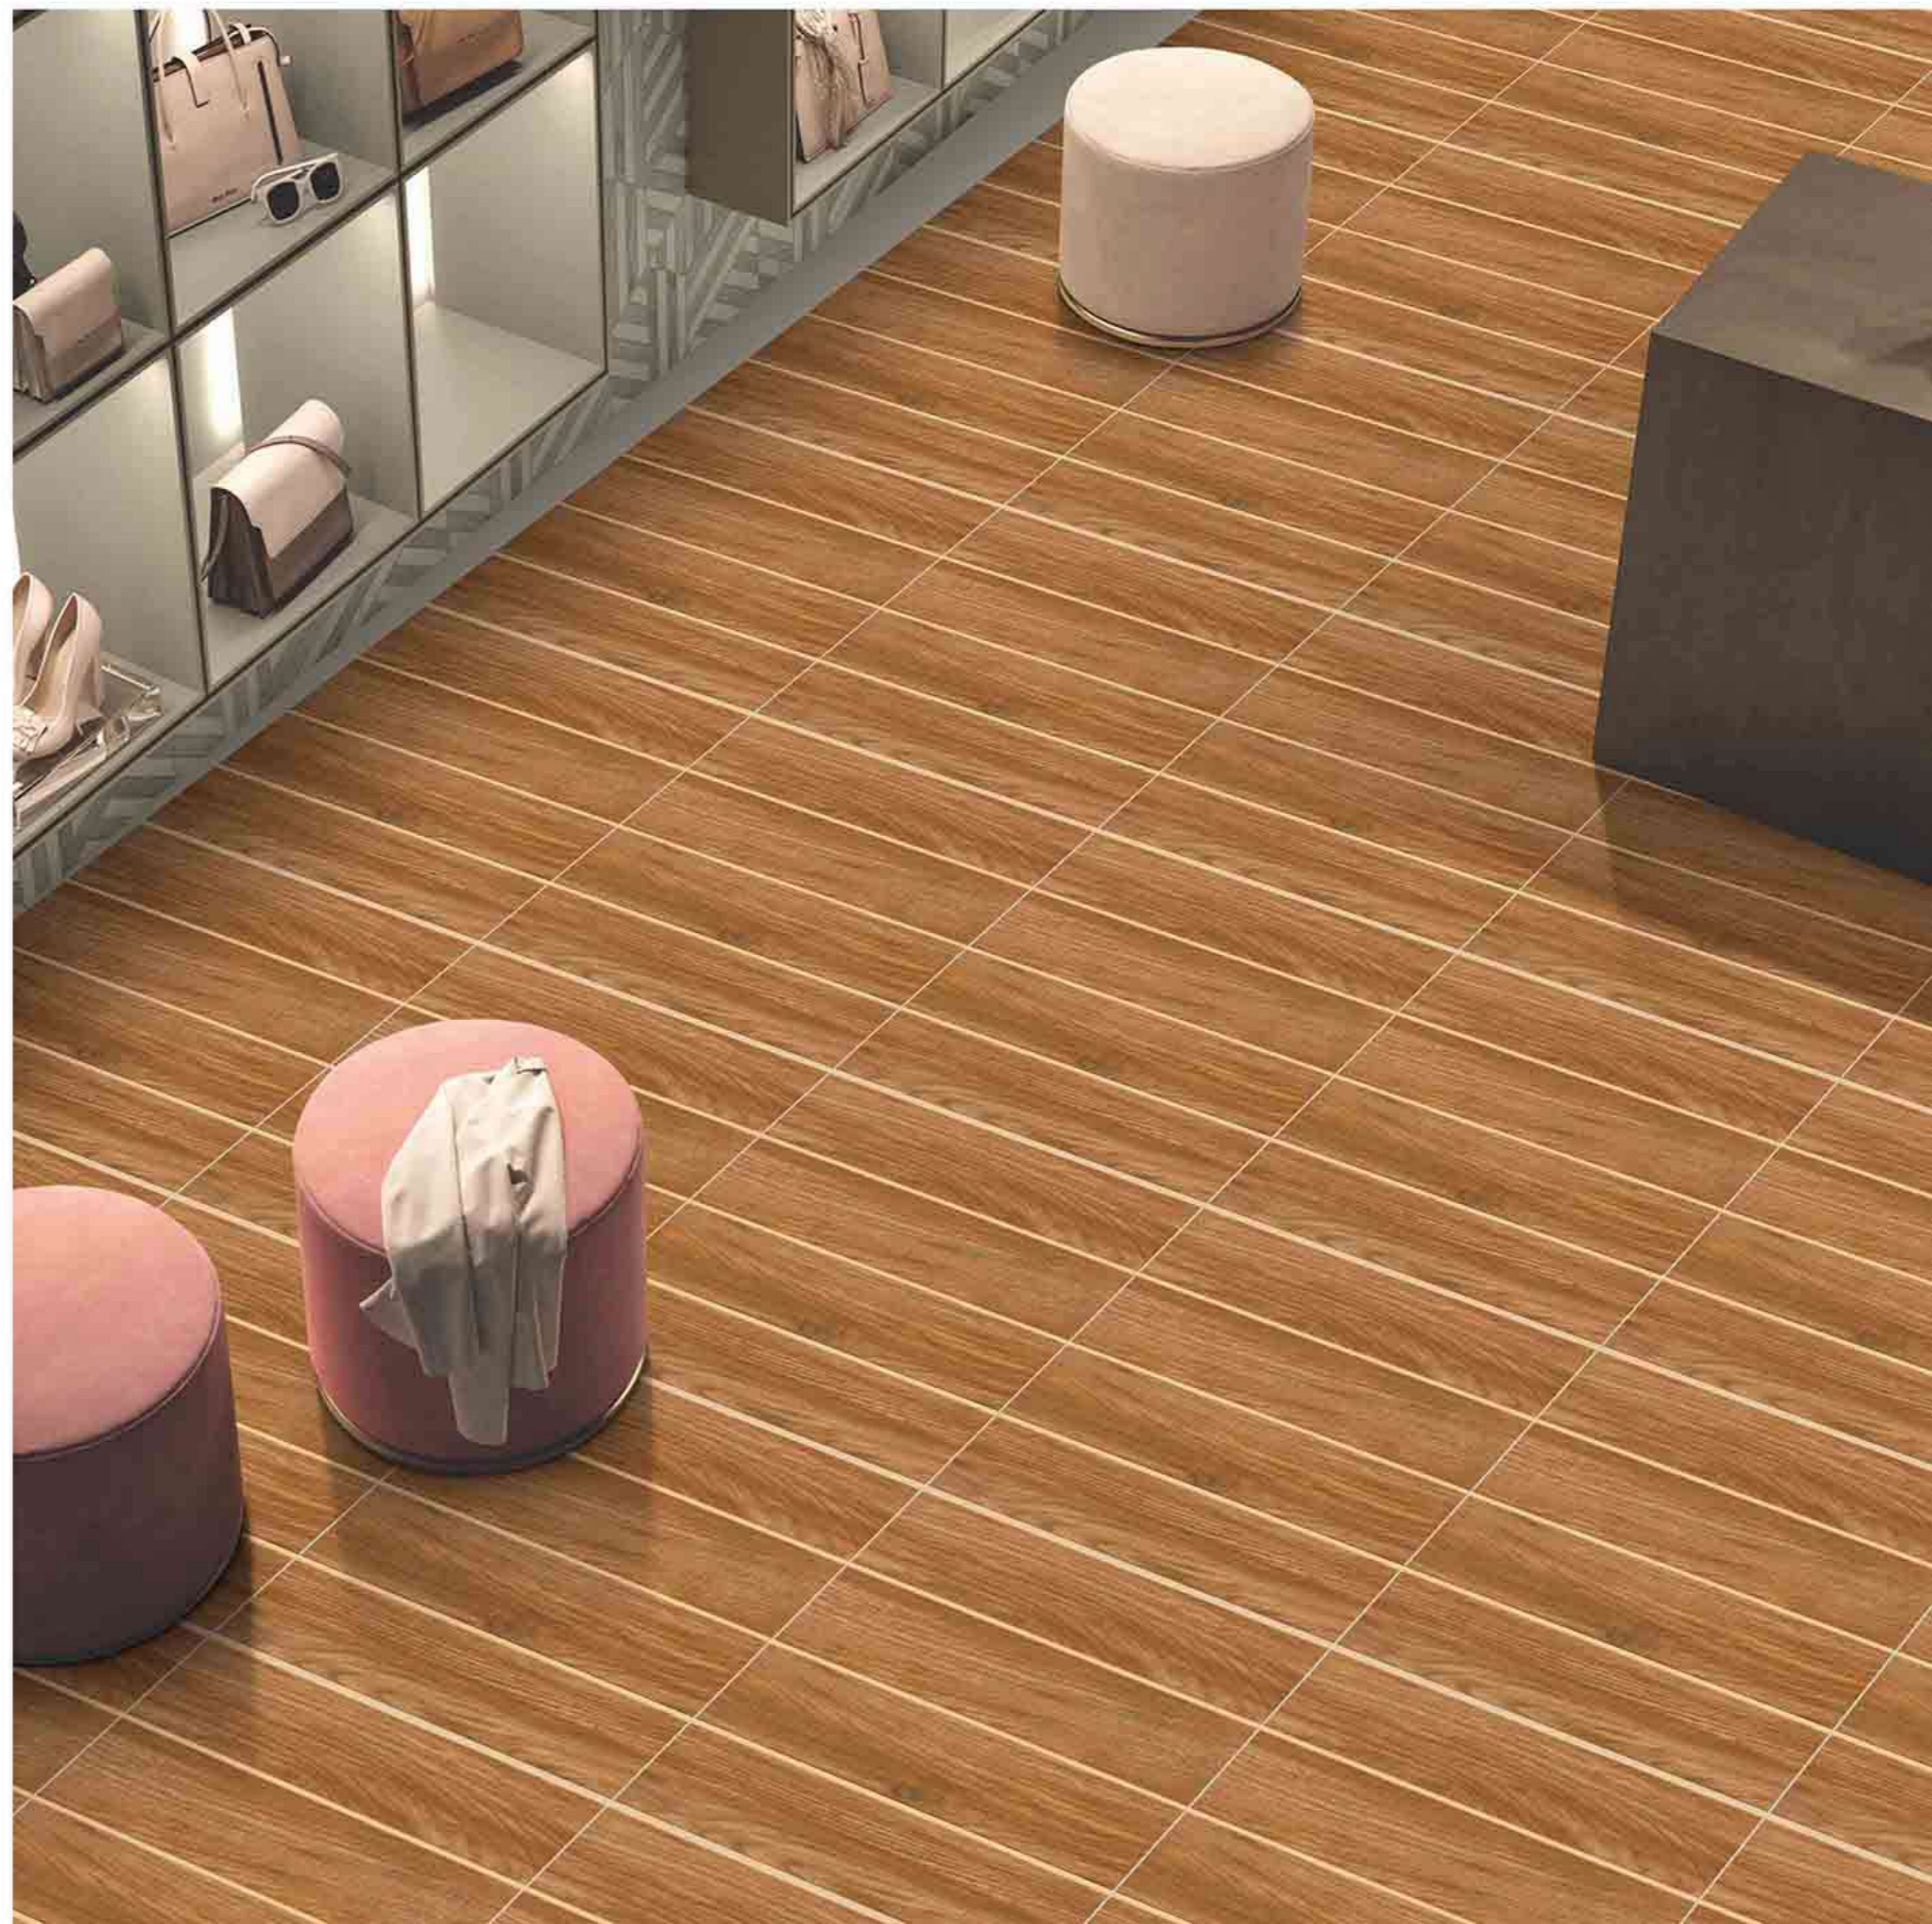

CERAMIC
FLOOR
TILE

60x
60
CM

MATT GALICHA
COLLECTION

9038

Low Water
Absorption

Frost
Resistant

Chemical
Resistant

Stain
Resistance

Zero
Maintenance

Easy to
Clean