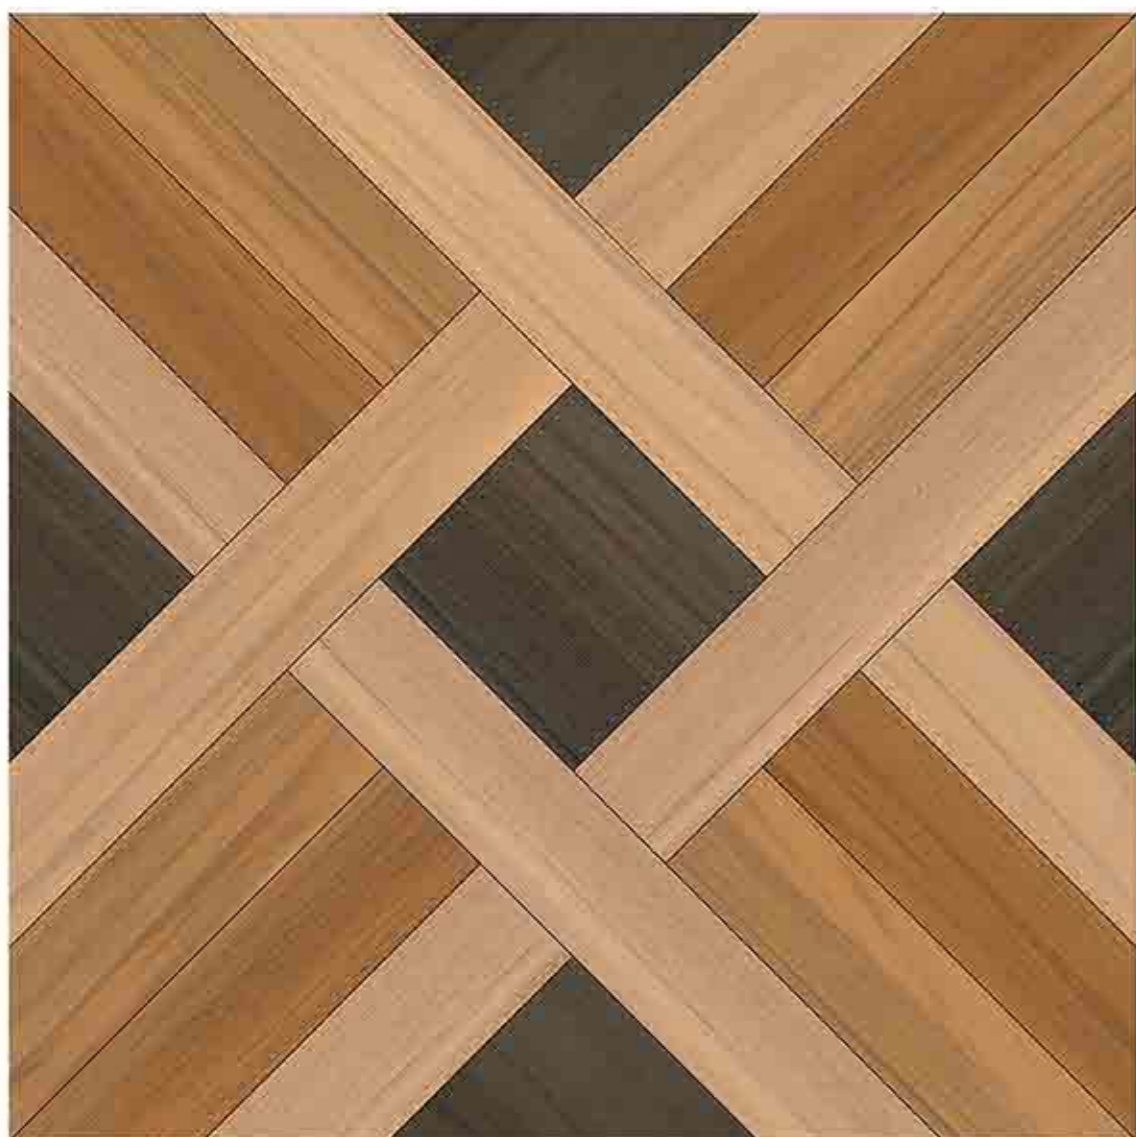

60x
60
CM

MATT GALICHA
COLLECTION

9089

Low Water
Absorption

Frost
Resistant

Chemical
Resistant

Stain
Resistance

Zero
Maintenance