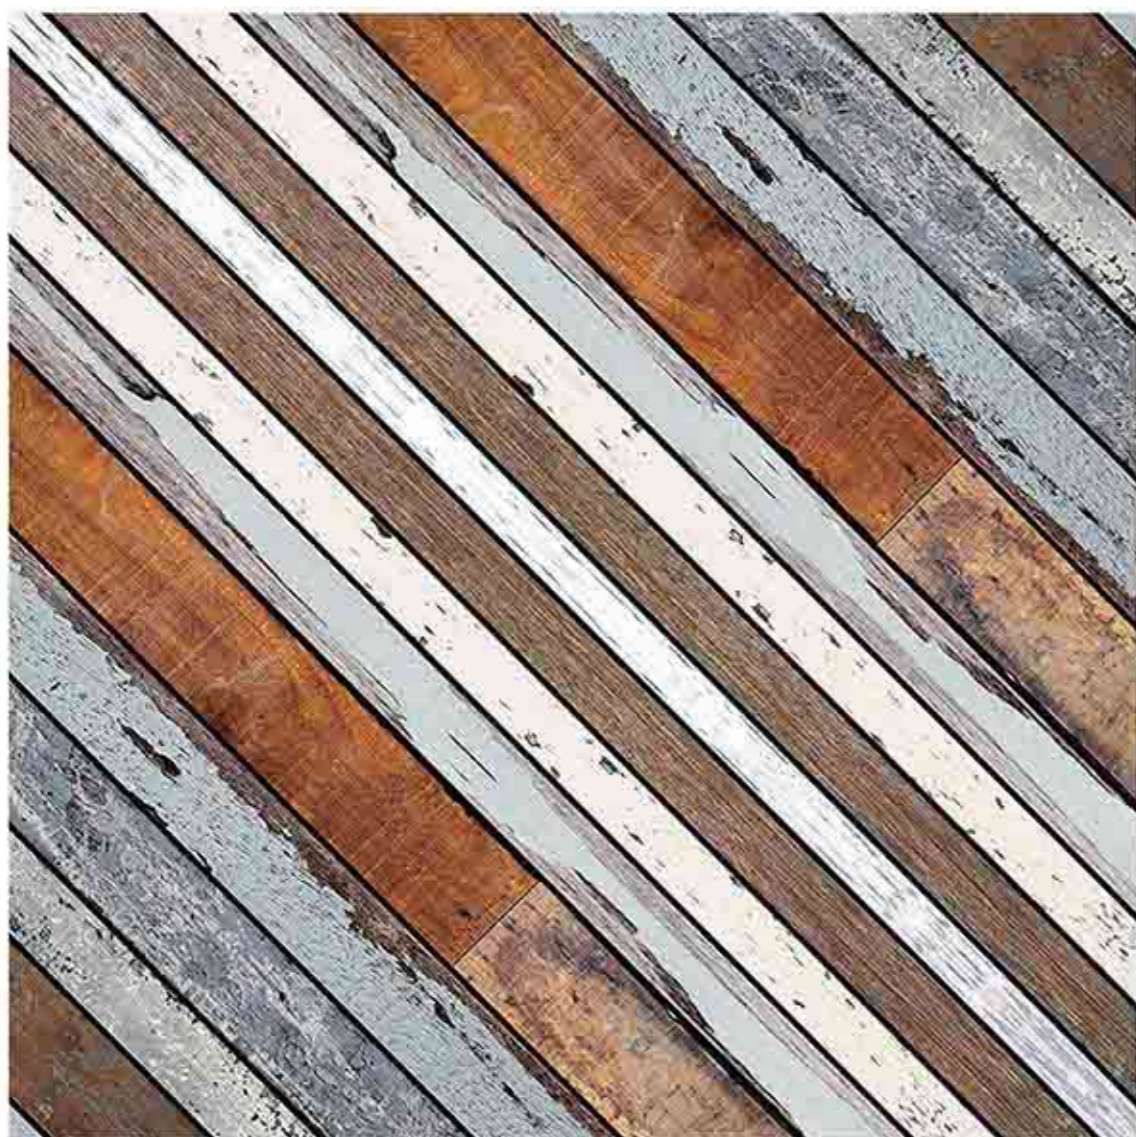

CERAMIC
FLOOR
TILE

60x
60
CM

MATT GALICHA
COLLECTION

9098

Low Water
Absorption

Frost
Resistant

Chemical
Resistant

Stain
Resistance

Zero
Maintenance

Easy to
Clean