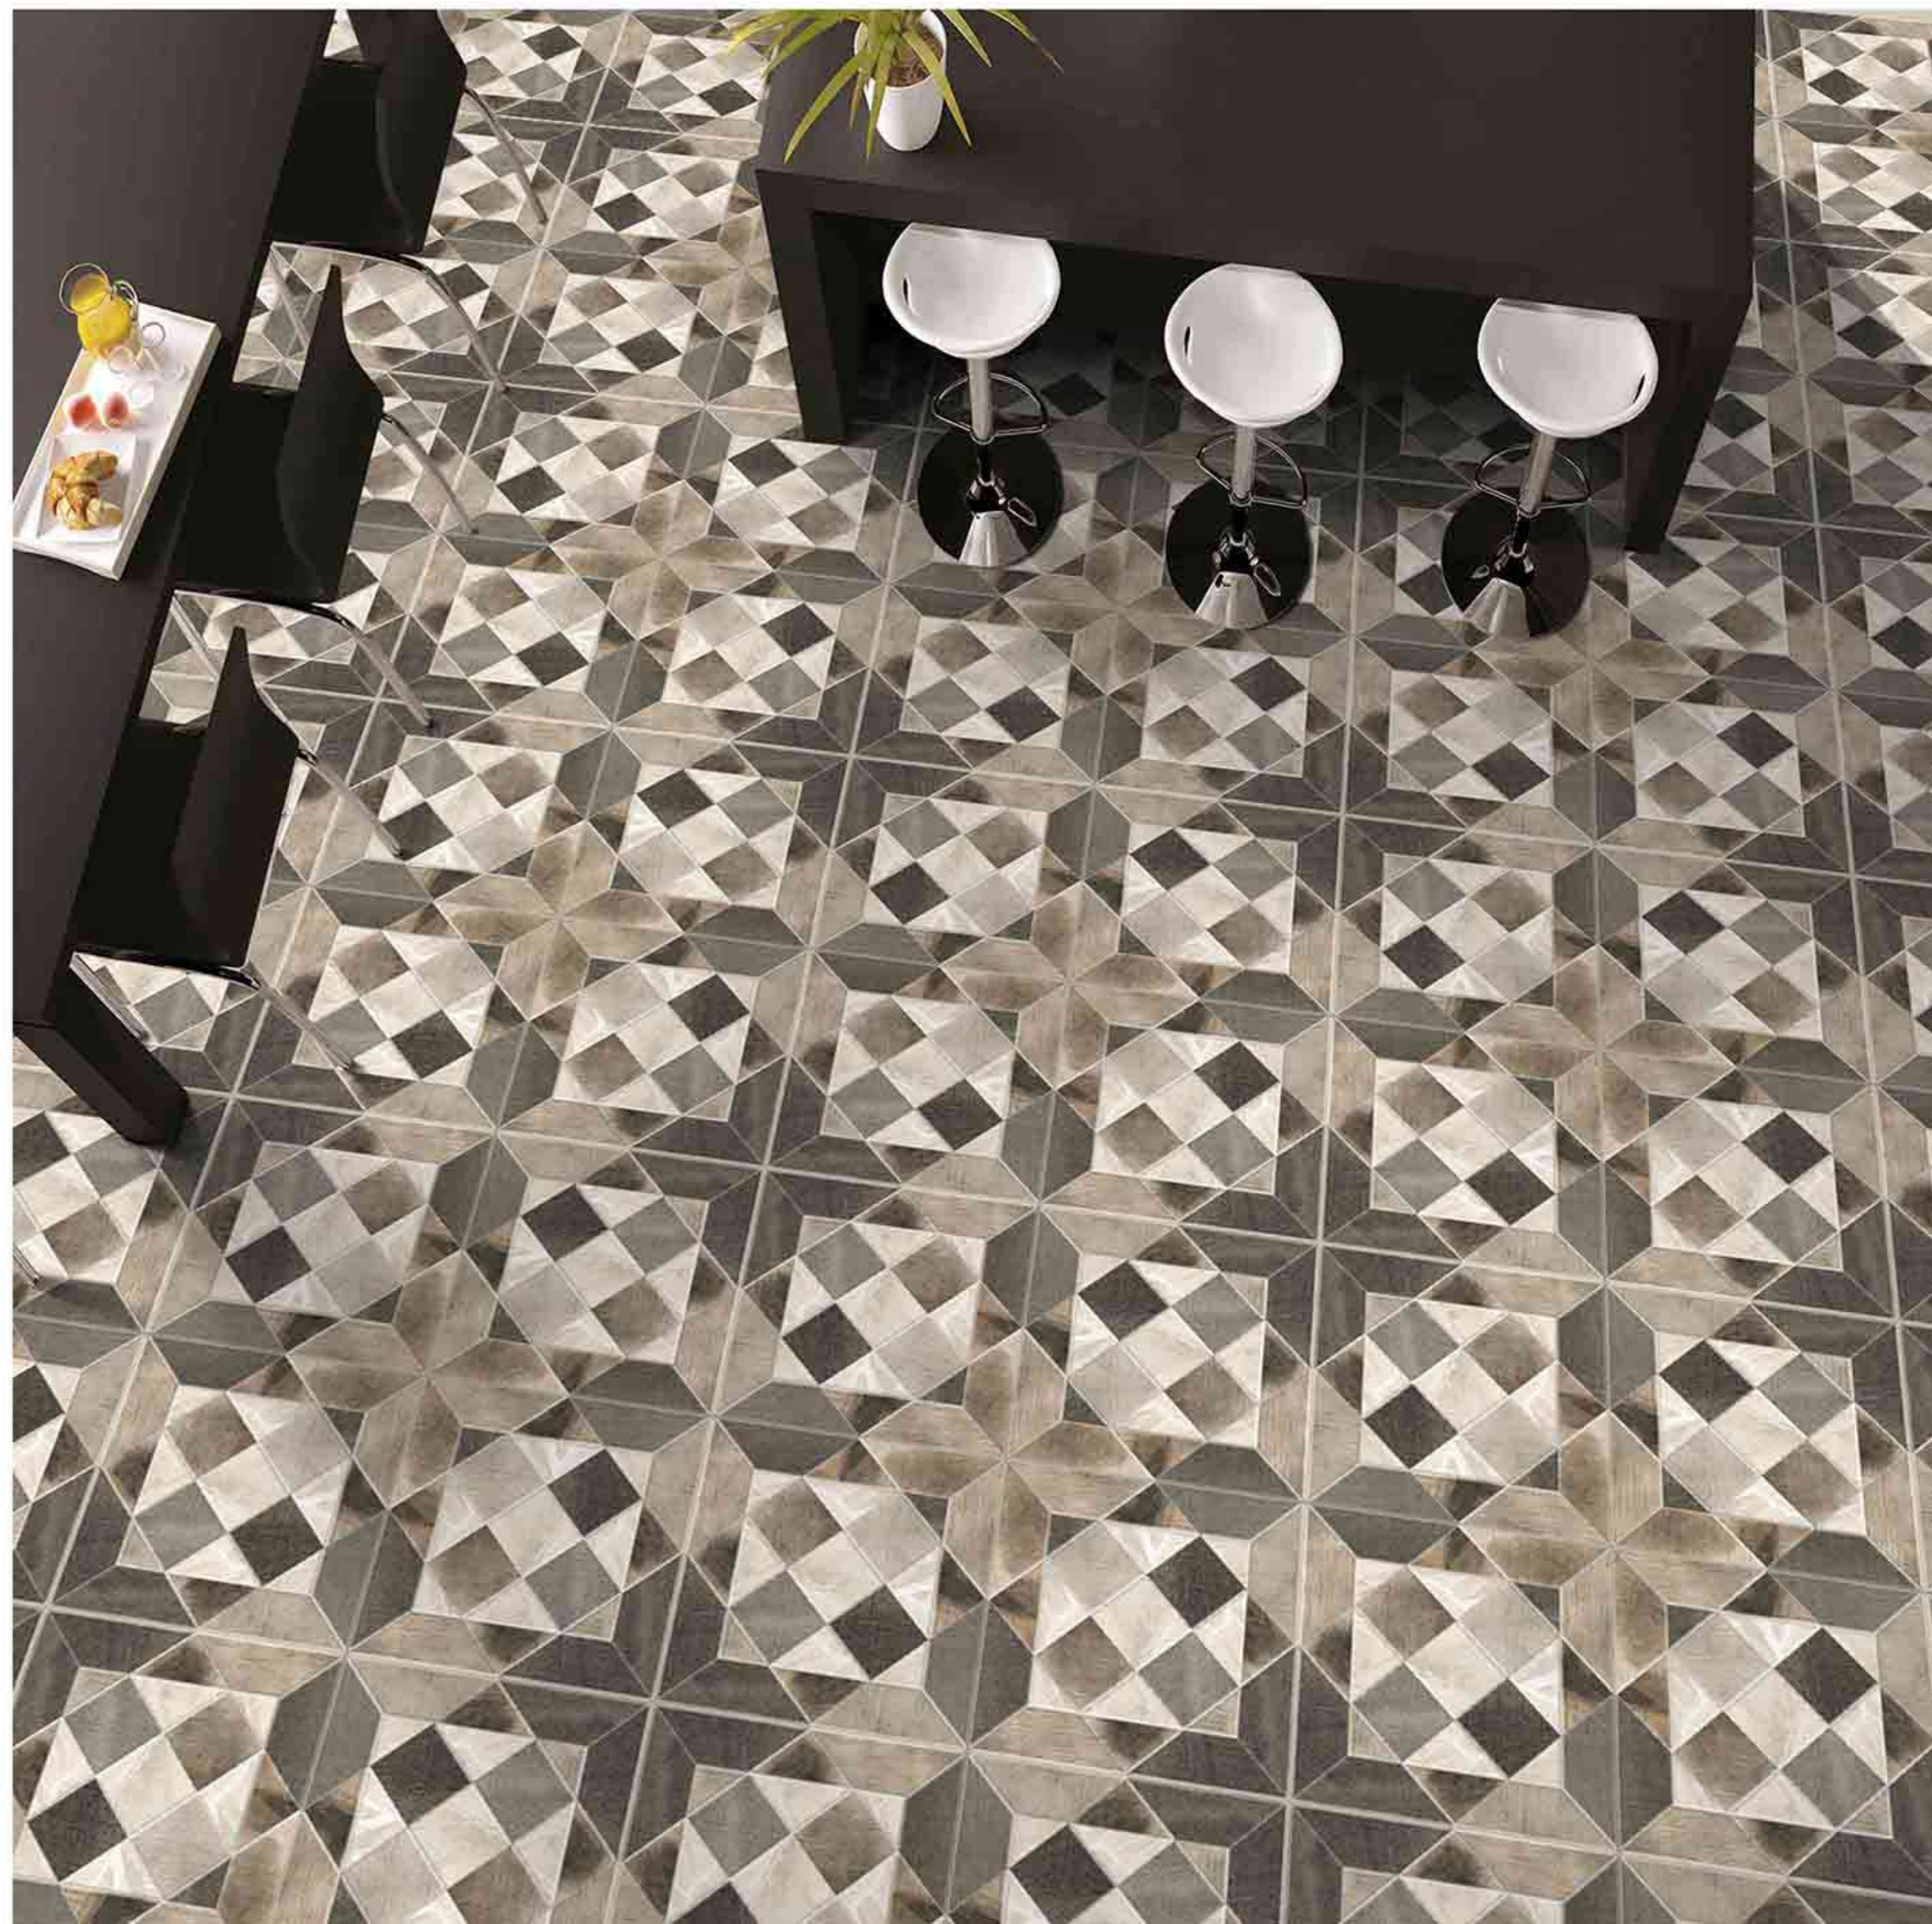

9040

Low Water
Absorption

Frost
Resistant

Chemical
Resistant

Stain
Resistance

Zero
Maintenance

Easy to
Clean

CERAMIC
FLOOR
TILE